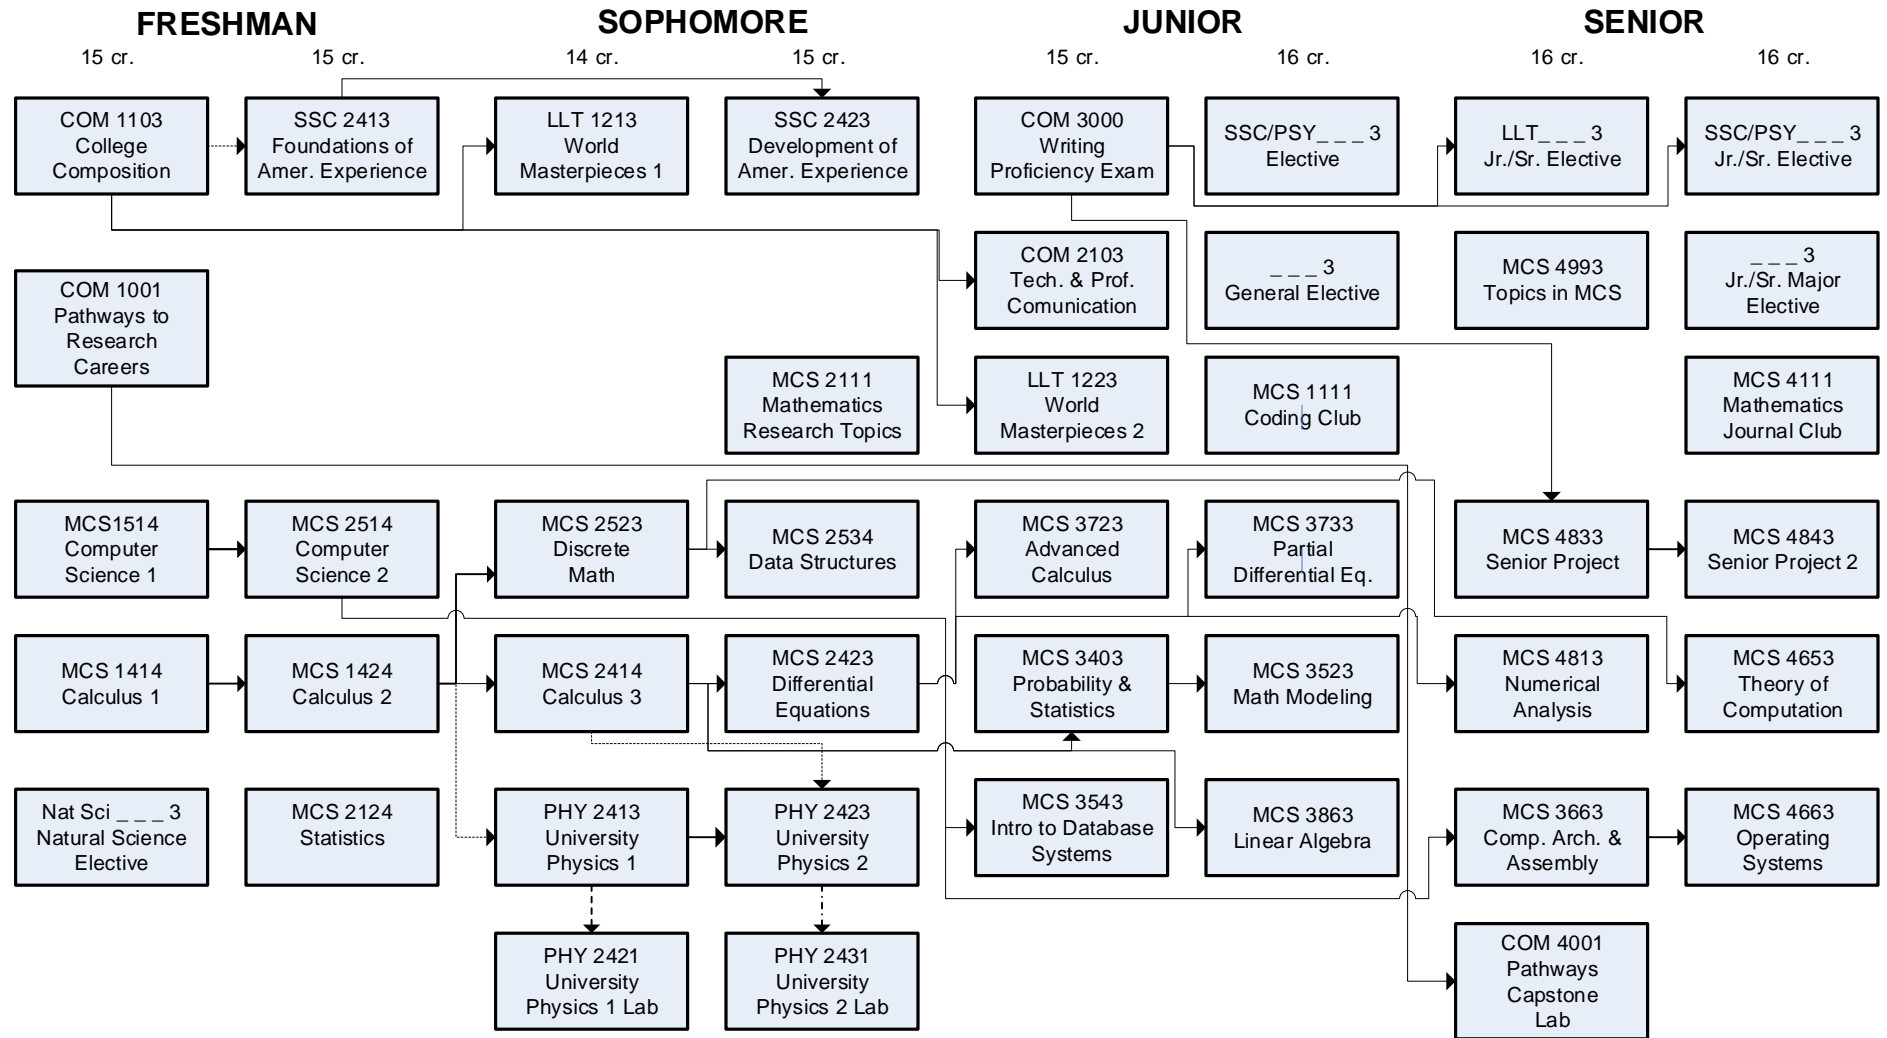

BACHELOR OF SCIENCE IN MATHEMATICS AND COMPUTER SCIENCE PROGRESSION FLOW CHART

122 credits

Name _____ I.D. No. _____

Notes: MCS1514 has prerequisite MCS1142 or MCS1243 or prior programming experience.
Major Electives must be approved by program advisor.