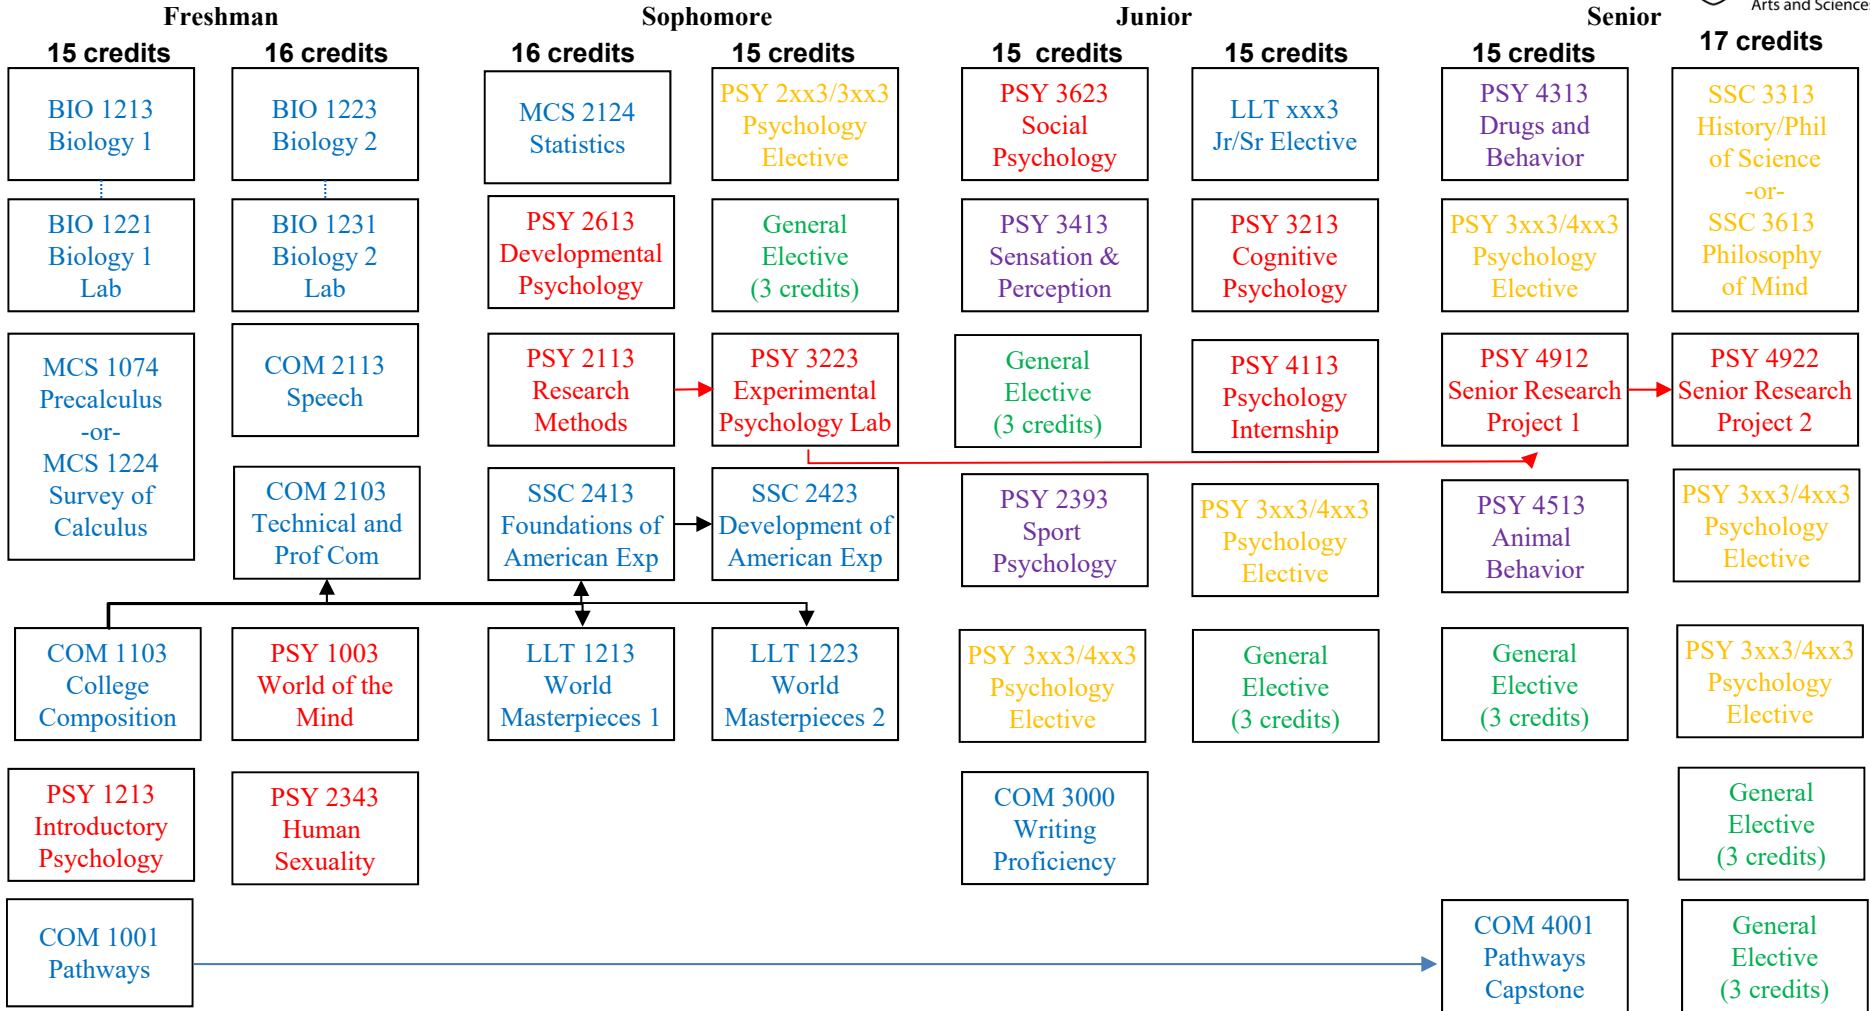

Bachelor of Science in Psychology: *General/Applied Psychology - 124 credits*

- PSYCH CORE = 11 courses, 31 credits
 - PSYCH ELECT = 7 courses, 21 credits
 - CORE CURRICULUM = 17 courses, 42 credits
 - GEN ELECT = 6 courses, 18 credits
 - GEN/APPLIED CORE = 4 courses, 12 credits
- Prerequisite
..... Co-requisite

Psychology elective list:
 PSY 3313: Industrial Psychology
 PSY 3323: Organizational Psychology
 PSY 3633: Abnormal Psychology
 *PSY 3713: Topics in Psychology
 PSY 4213: Behavioral Neuroscience
 PSY 4633: Clinical Psychology
 *Can take multiple sections of PSY 3713