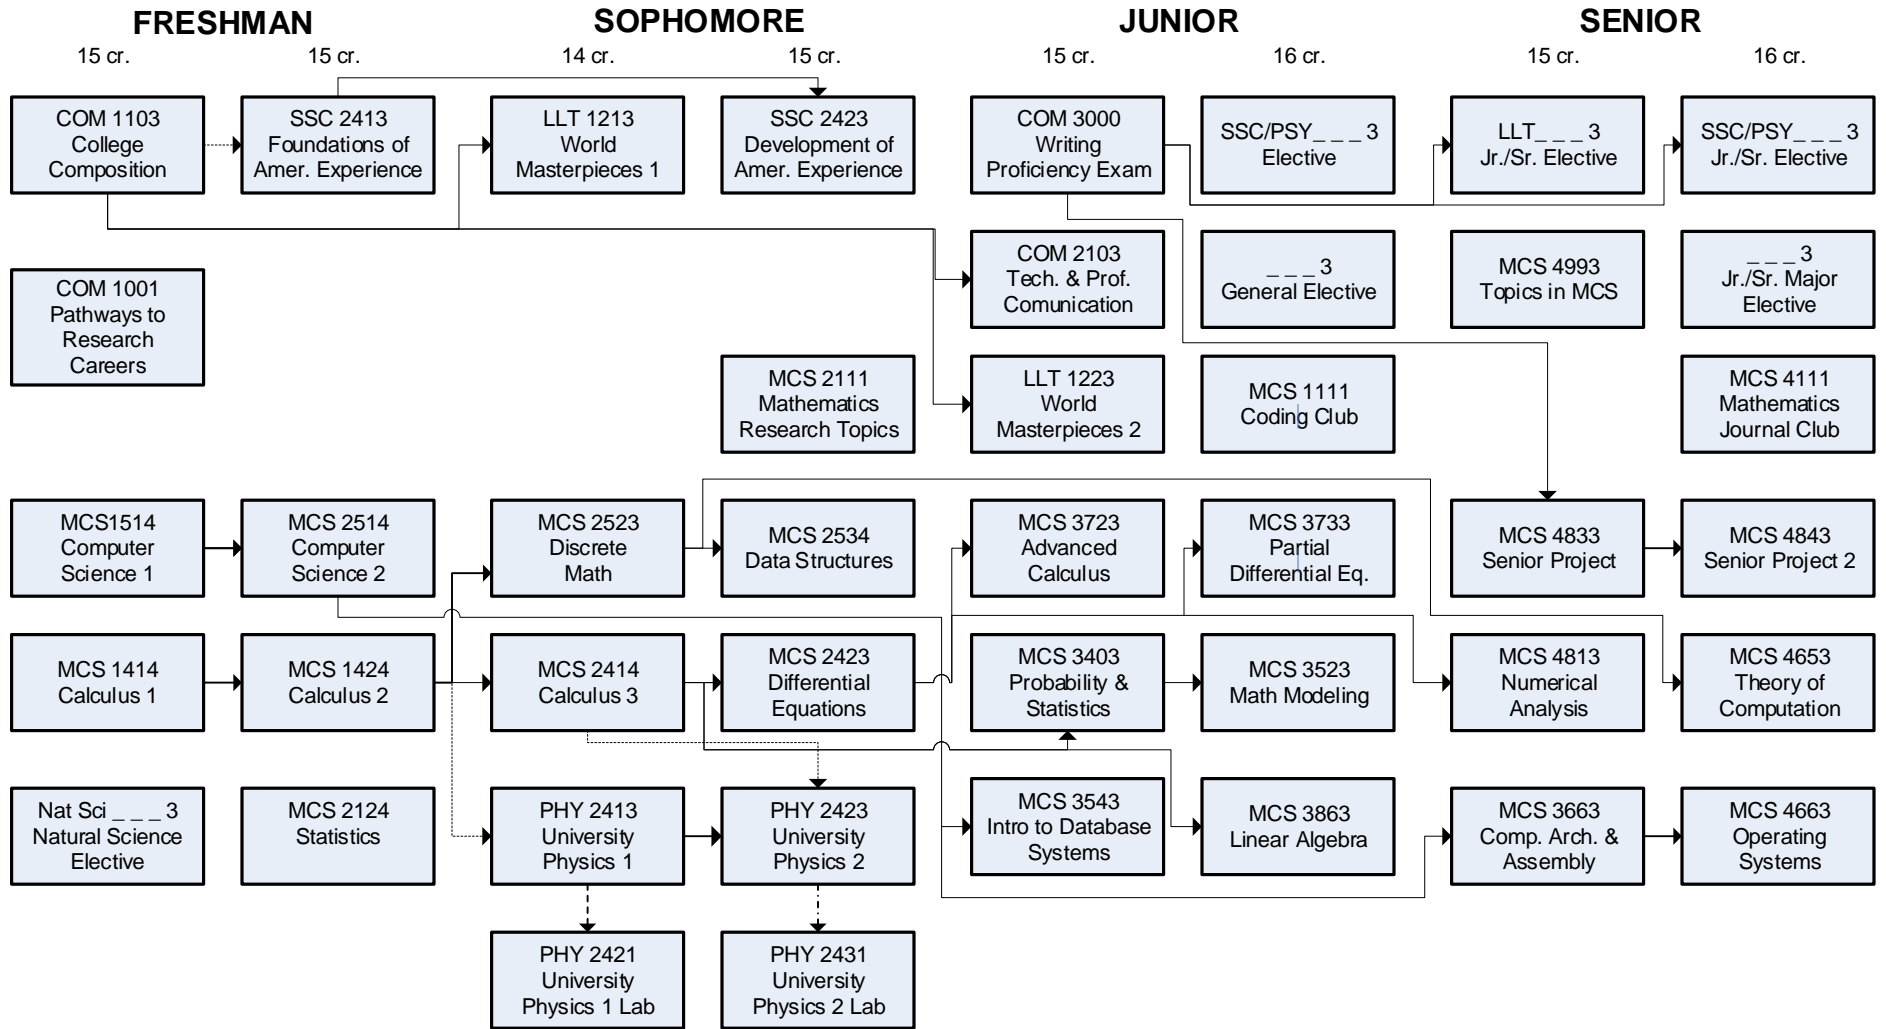

BACHELOR OF SCIENCE IN MATHEMATICS AND COMPUTER SCIENCE

PROGRESSION FLOW CHART

121 credits

Name _____ I.D. No. _____

Notes: MCS1514 has prerequisite MCS1142 or prior programming experience
Major Electives must be approved by program advisor