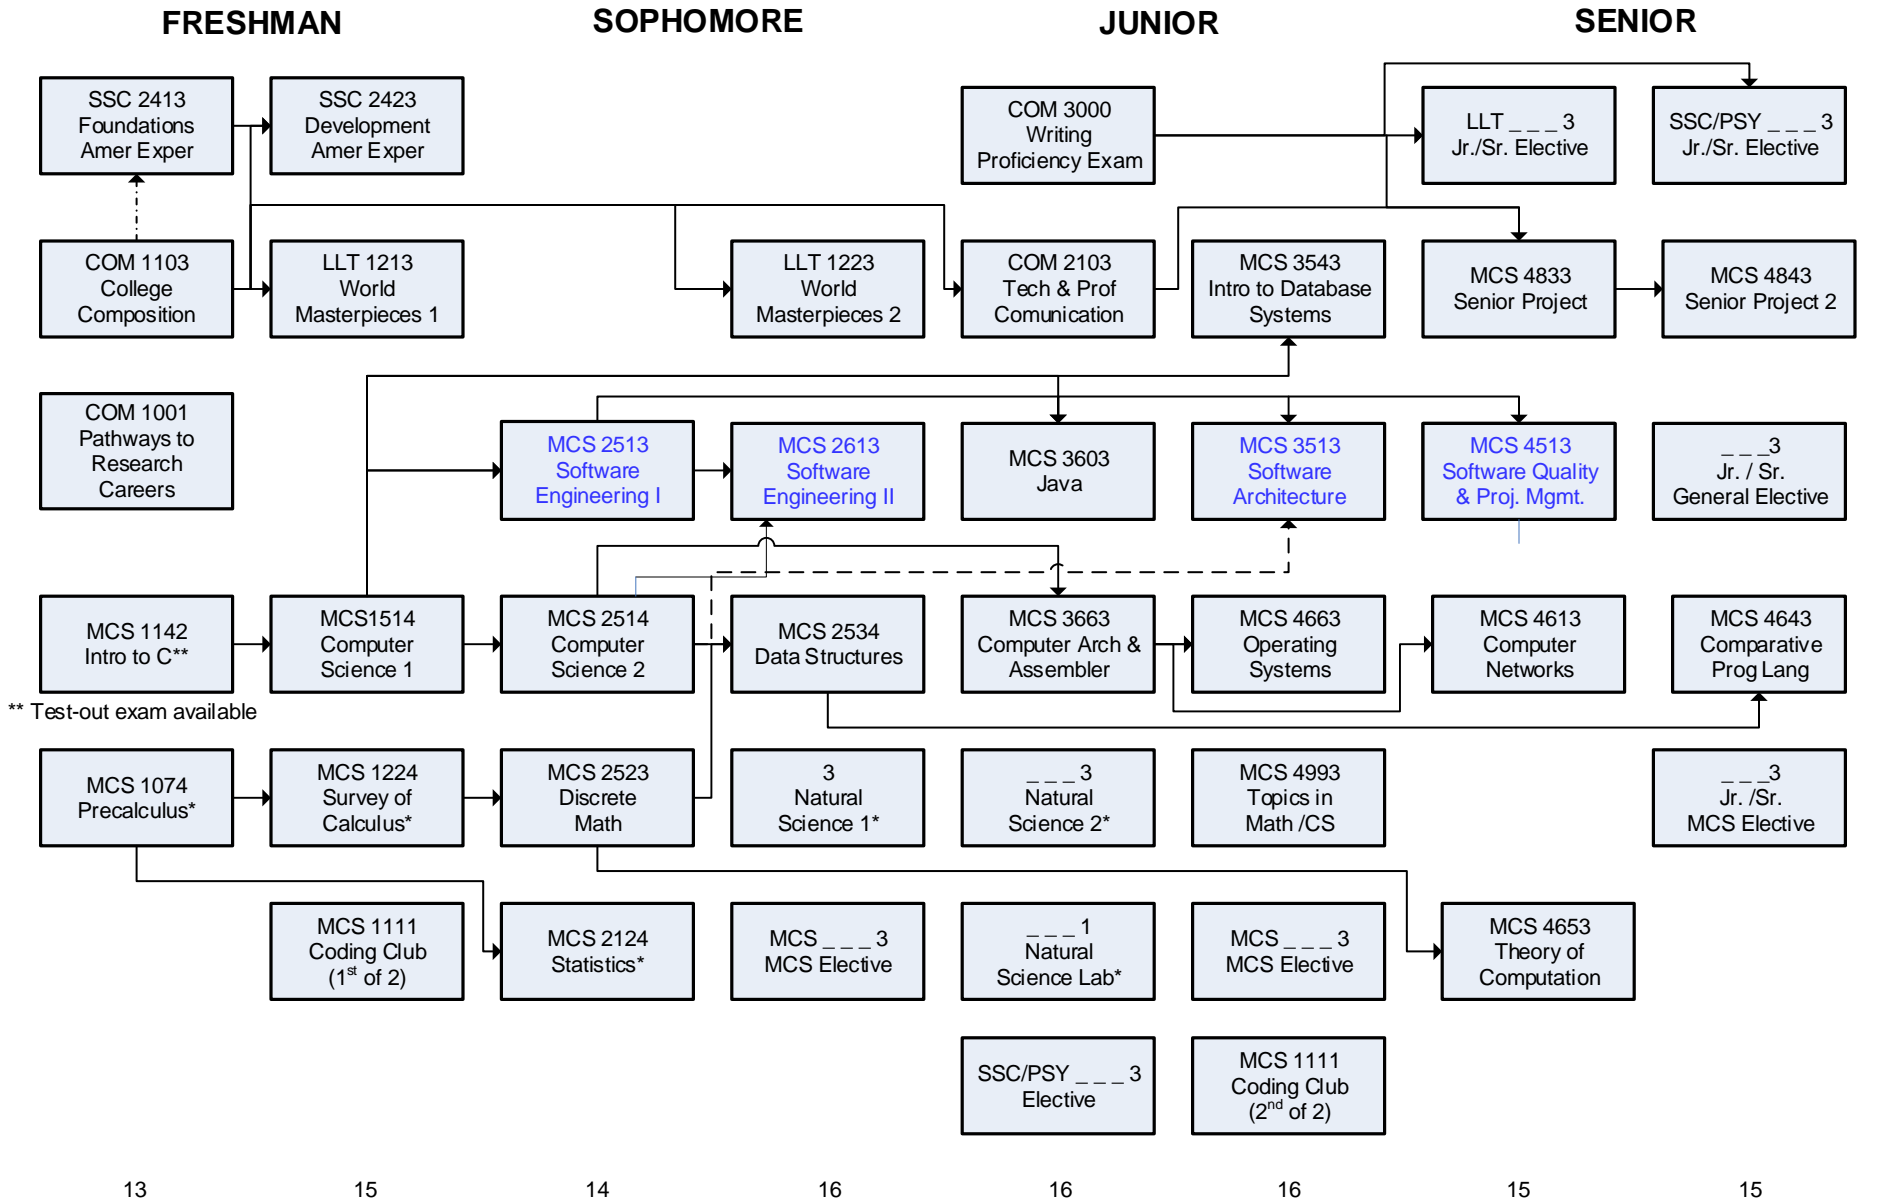

BACHELOR OF SCIENCE IN COMPUTER SCIENCE with a concentration in Software Engineering PROGRESSION FLOWCHART

** Test-out exam available

Name _____ I.D. No. _____

(*) Can be replaced with MCS1414 Calculus 1, MCS 1424 Calculus 2, MCS 2414 Calculus 3, and MCS 3403 Probability & Statistics;
PHY 2413 Univ Physics 1, PHY 2421 Univ Physics 1 Lab, PHY 2423 Univ Physics 2, and PHY 2431 Univ Physics 2 Lab