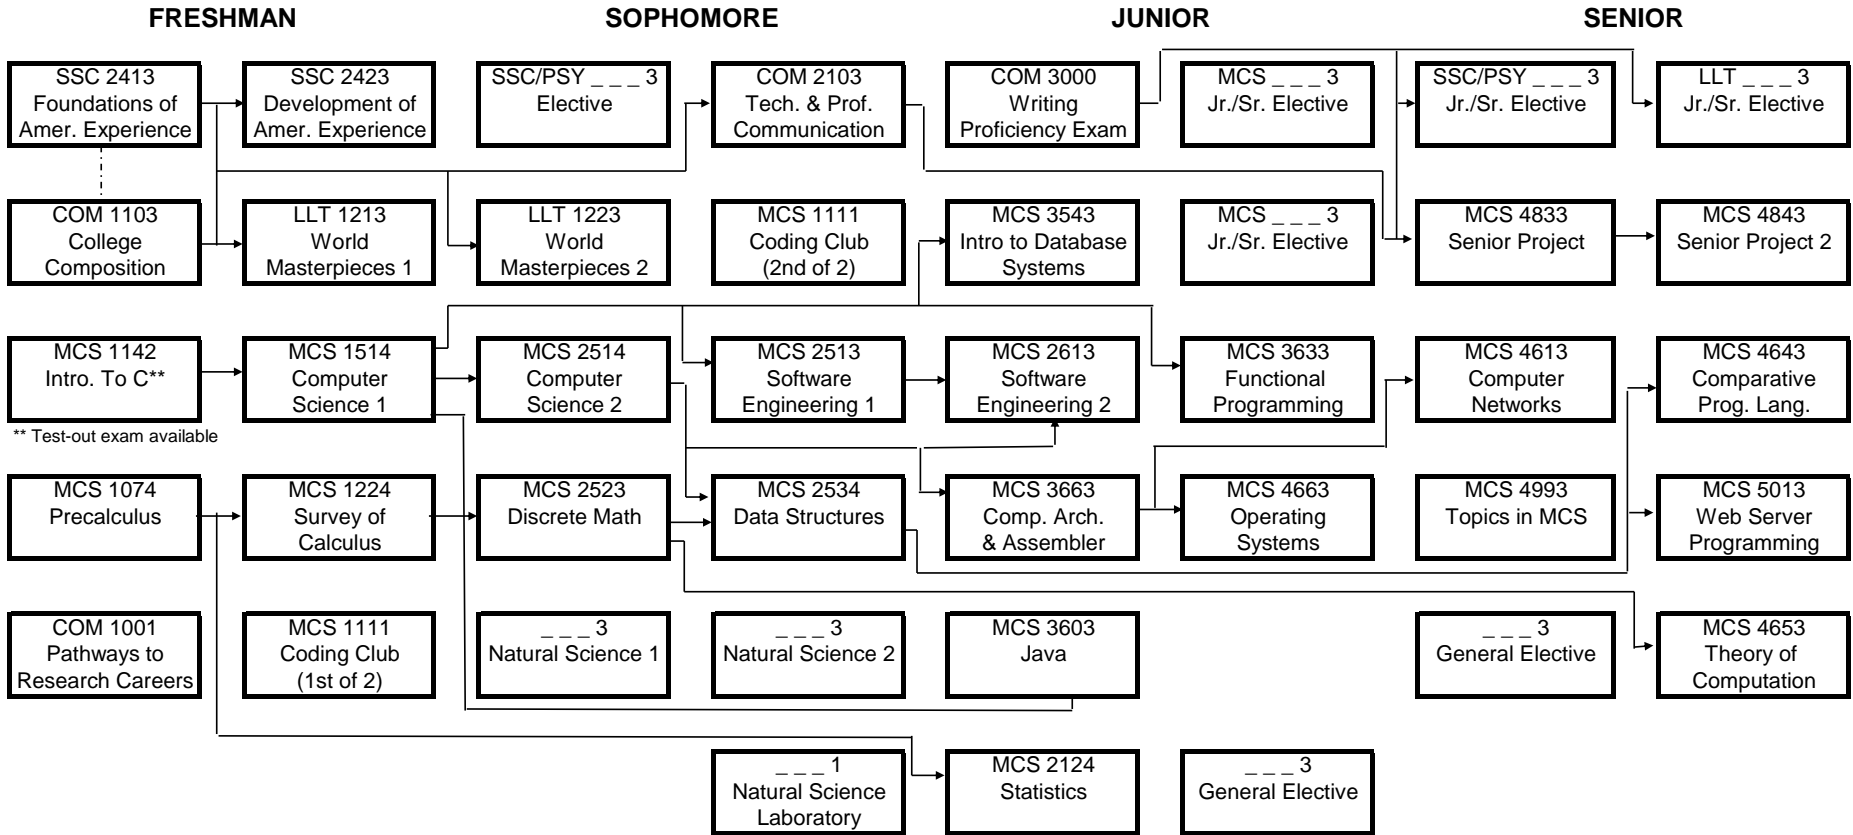

# BACHELOR OF SCIENCE IN COMPUTER SCIENCE with a concentration in Business Software Development

## PROGRESSION FLOWCHART

**KEY:** \_\_\_\_\_ Prerequisite  
 - - - - - Corequisite

13

15

16

15

16

15

15

15  
120 credits

Name: \_\_\_\_\_ I.D. No. \_\_\_\_\_

NOTES

See Dept for list of approved Electives.

- ①
- ②
- ③
- ④