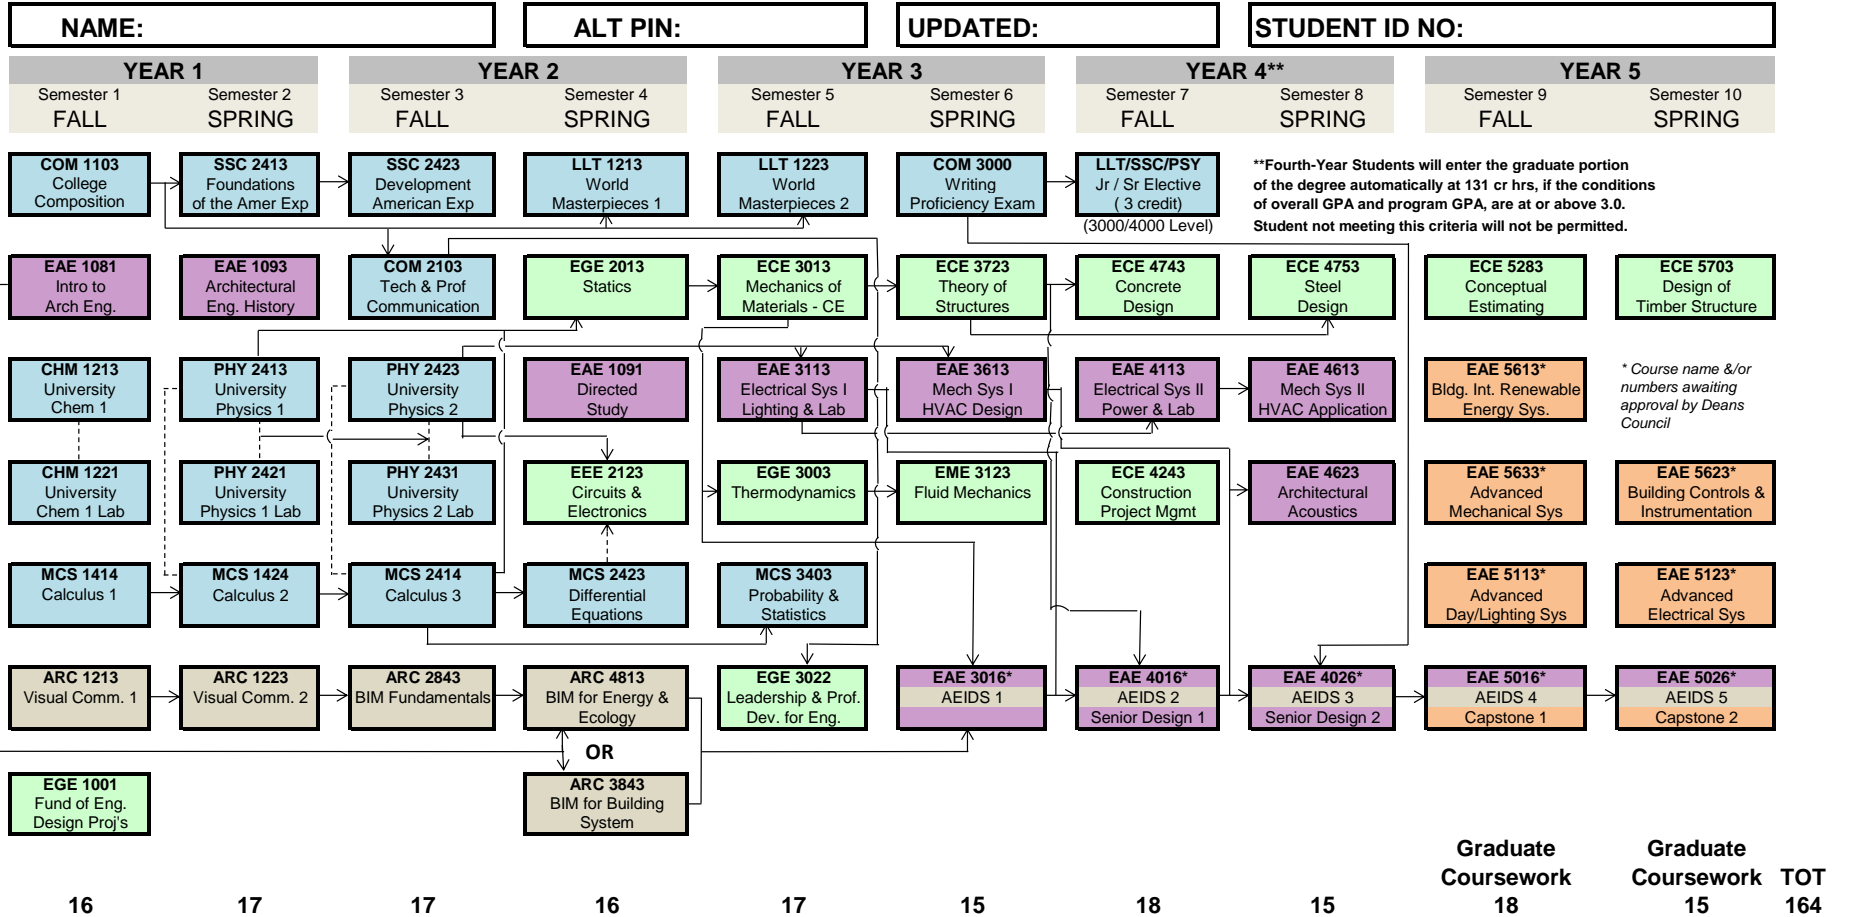

## PROGRESSION FLOWCHART Master of Science in Architectural Engineering (MSArE)

\*\*\*This chart provides a visual, curricular flow and students are responsible for confirming all pre-requisite and co-requisite courses through LTU's Banner system to ensure they meet all degree requirements.\*\*\*

**KEY:**

- ArE
- CoAD
- CoAS
- CoE
- Graduate Course
- \*\*\* Pre-Requisite Class
- \*\*\* Co-Requisite Class

Rev 03.23.18