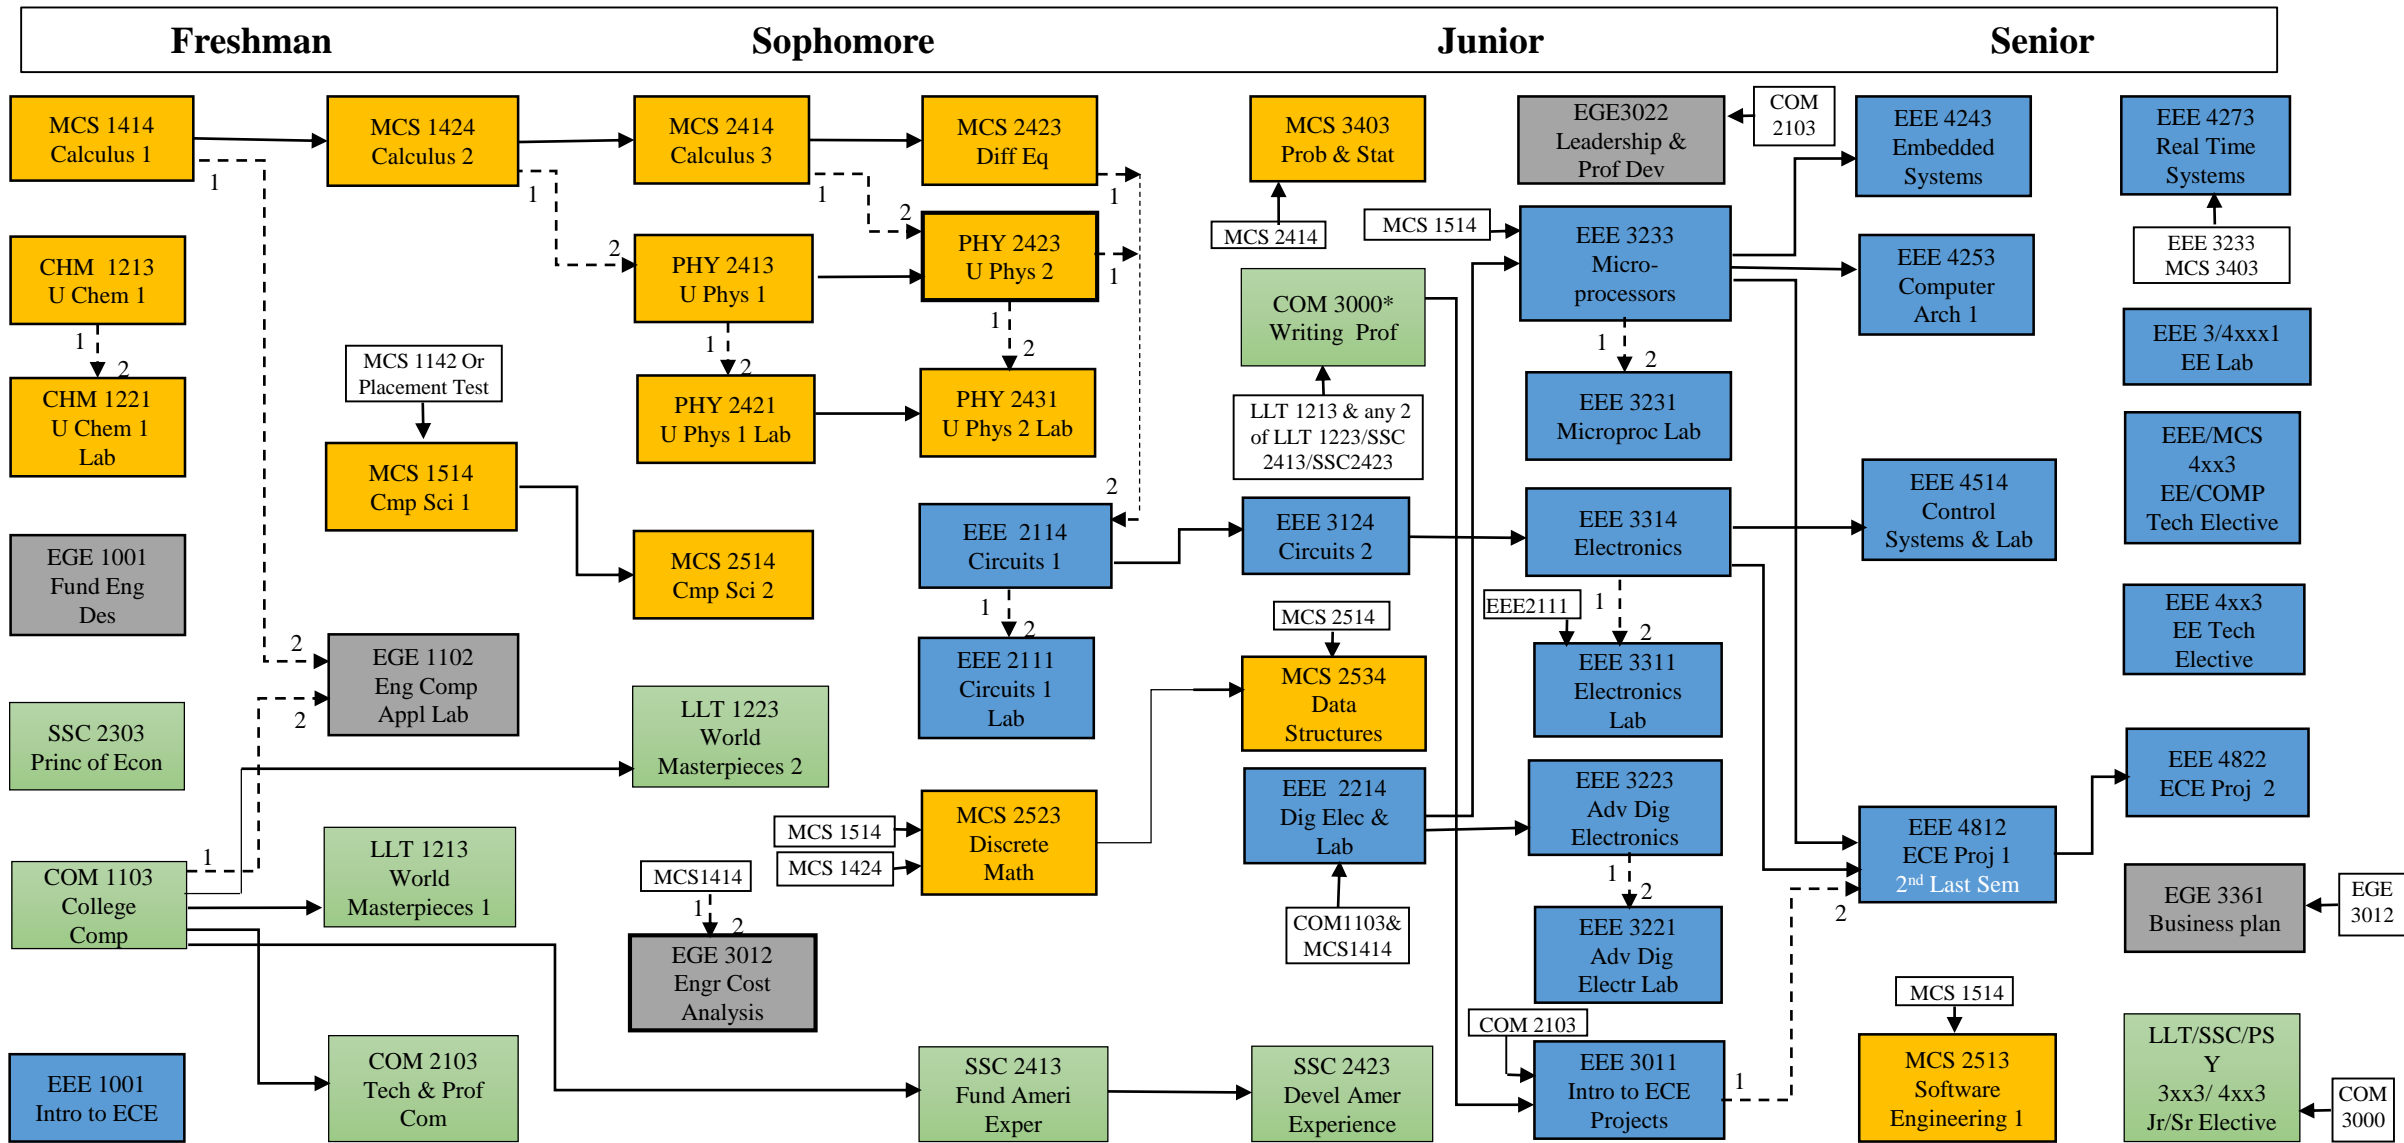

Bachelor of Science in Computer Engineering Flowchart (Fall 2018, 132 hours)

Key: 1 - - -> 2 Course (2) can be taken with course (1)
 Pre-req ->

*: Visit https://www.ltu.edu/arts_sciences/humanities_ss_comm/writing-proficiency-exam.asp & Online Course Catalog

Note: See Program Handout for details about selecting Concentrations and ECE Electives & complete pre-req structure (note some lower level pre-reqs are not shown with upper level subjects)