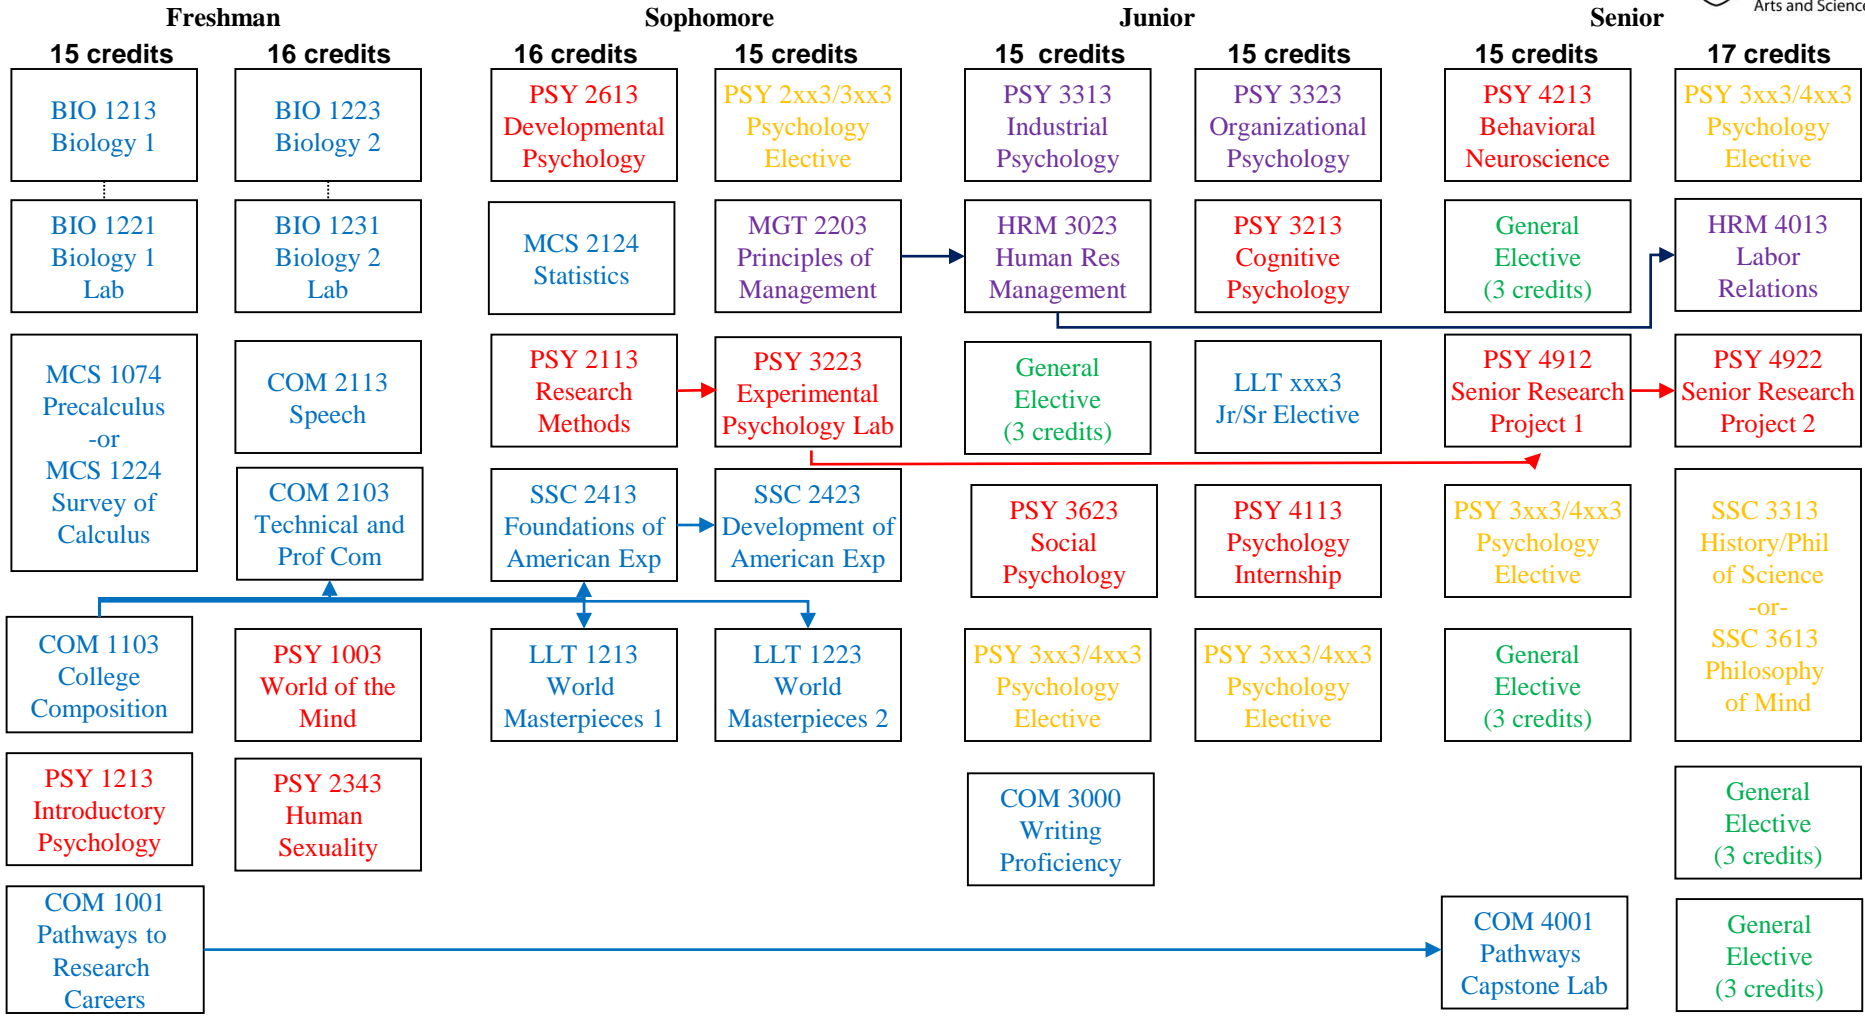

Bachelor of Science in Psychology: *Industrial/Organizational Psychology - 124 credits*

- PSYCH CORE = 12 courses, 34 credits
- PSYCH ELECT = 6 courses, 18 credits
- CORE CURRICULUM = 20 courses, 41 credits
- GEN ELECT = 5 courses, 15 credits
- I/O CORE = 5 courses, 15 credits

- Psychology Electives:
- PSY 2393: Sport psychology
 - PSY 3412: Sensation & Perception
 - PSY 4513: Animal Behavior
 - PSY 3633: Abnormal Psychology
 - PSY 3713: Topics in Psychology
 - PSY 4313: Drugs & Behavior
 - PSY 4633: Clinical Psychology
 - PSY 4833: Psychological Assessment