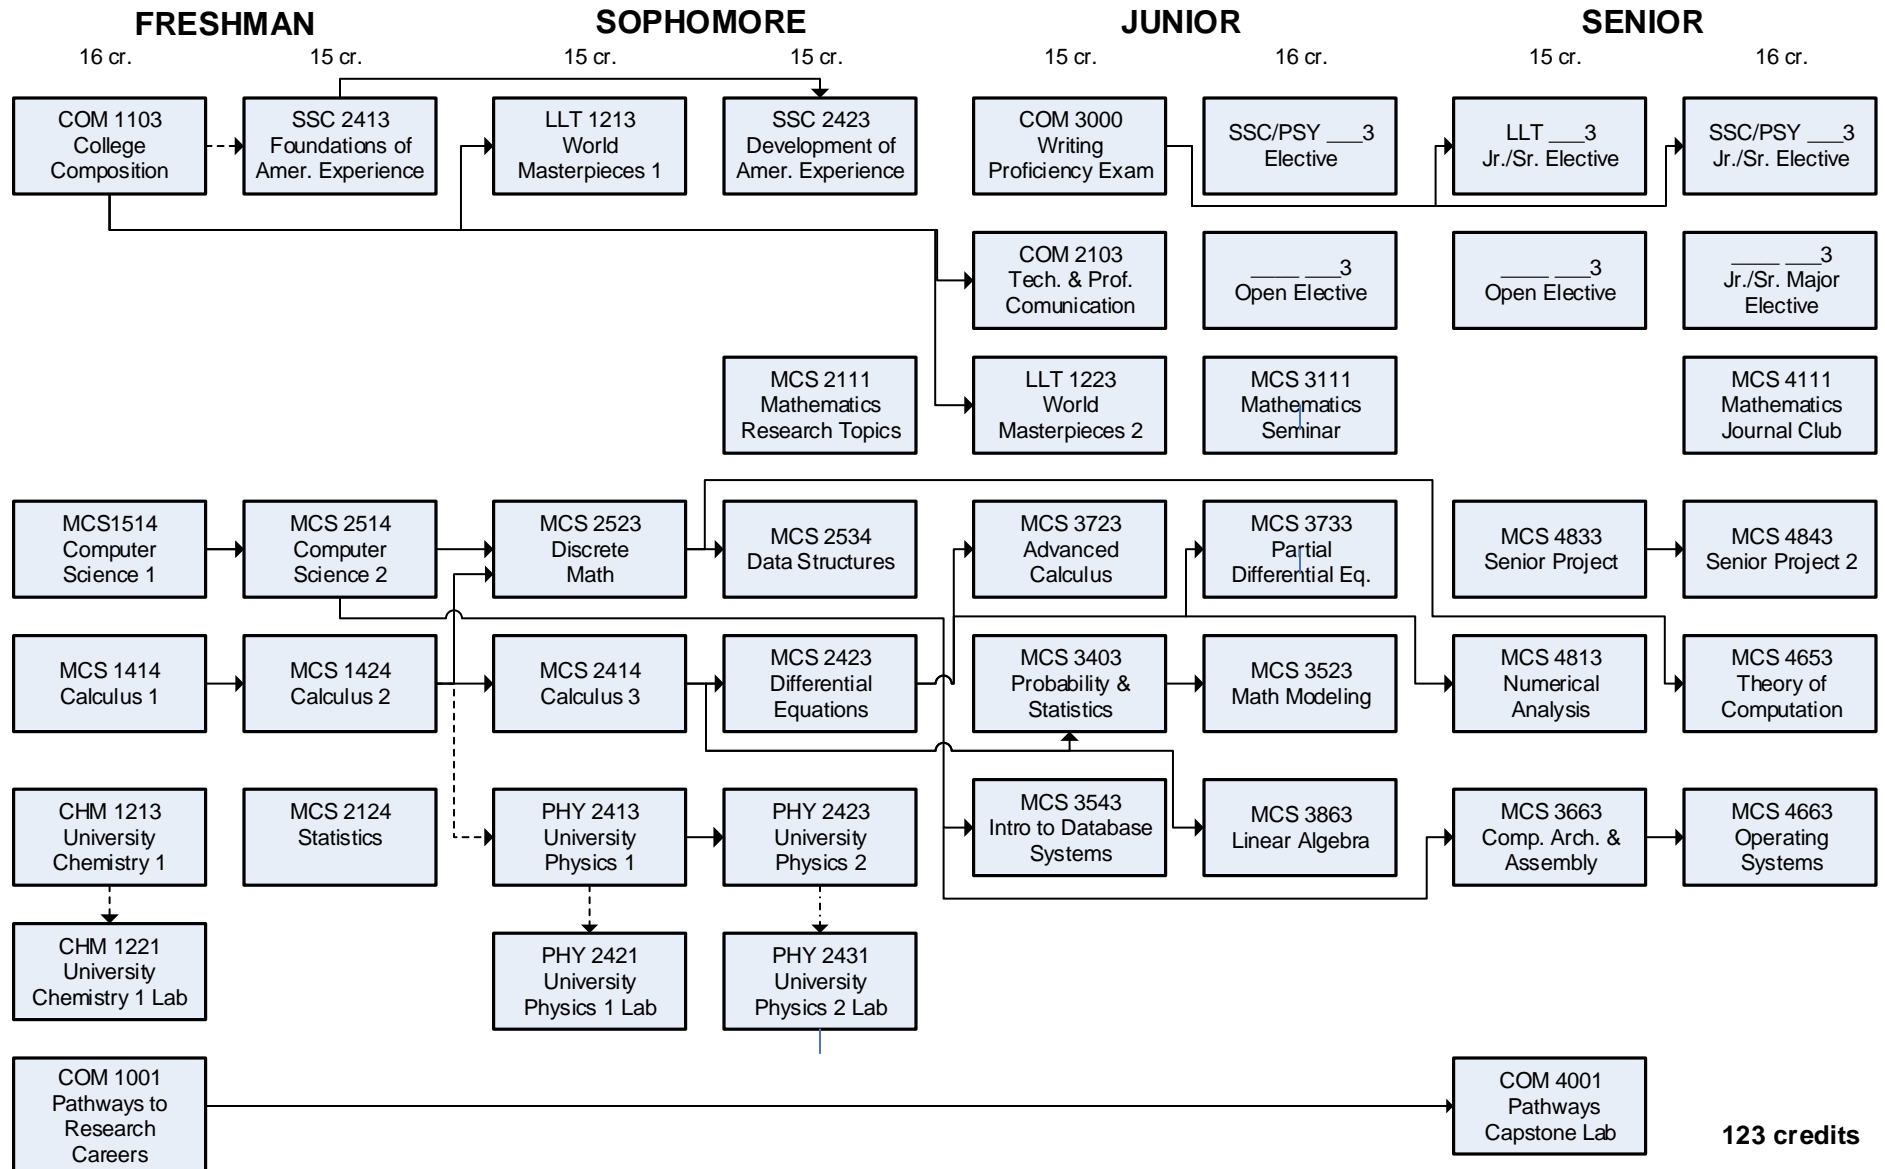

BACHELOR OF SCIENCE IN MATHEMATICS AND COMPUTER SCIENCE

PROGRESSION FLOW CHART

123 credits

Name _____ I.D. No. _____

Notes: MCS1514 has prerequisite MCS1142 or prior programming experience
Major Electives must be approved by program advisor