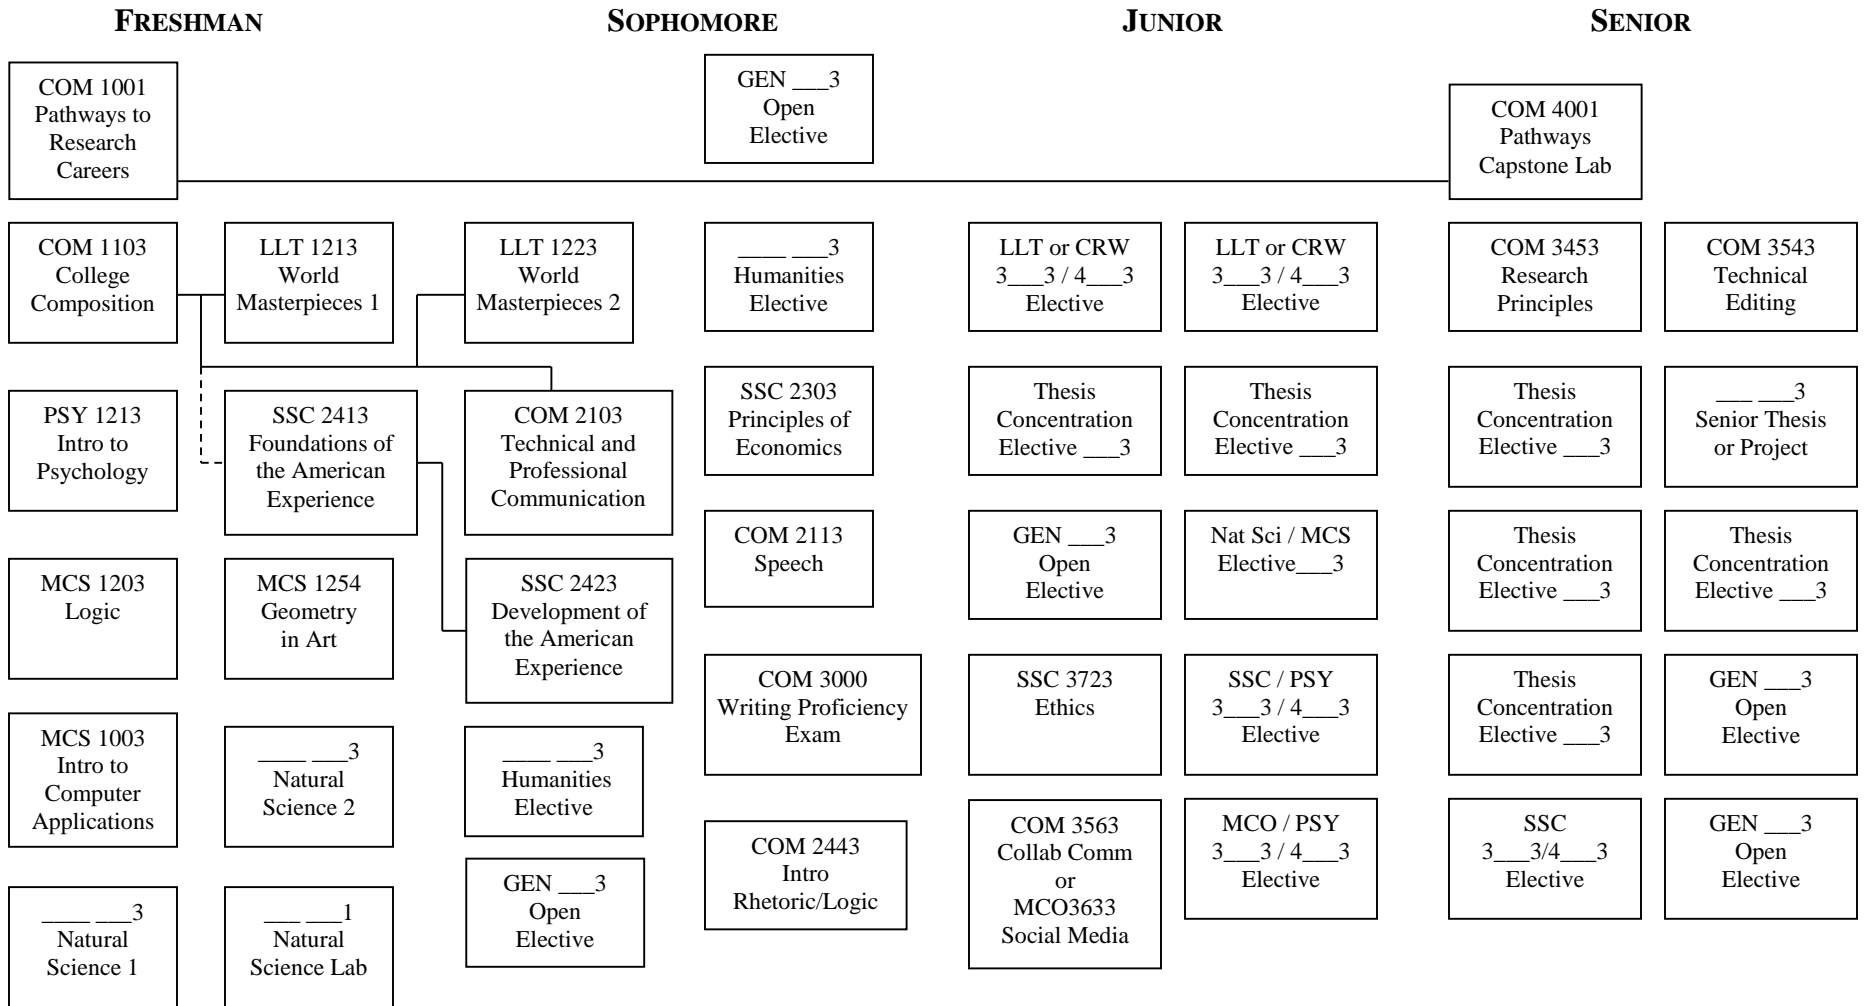

BACHELOR OF SCIENCE IN HUMANITIES
DEPARTMENT OF HUMANITIES, SOCIAL SCIENCES, AND COMMUNICATION

———— Prerequisite
----- Co-requisite

Natural Science requirements may be satisfied by BIO, CHM, FSC, GLG, PHY, or PSC courses 1000 or above.

Humanities electives may be satisfied by COM, CRW, LDR, LLT, MCO, PSY, SPN, or SSC courses 1000 or above.

Advisor pre-approval is required for all Thesis Concentration Electives and for the Senior Thesis or Project

121 CREDIT HOURS