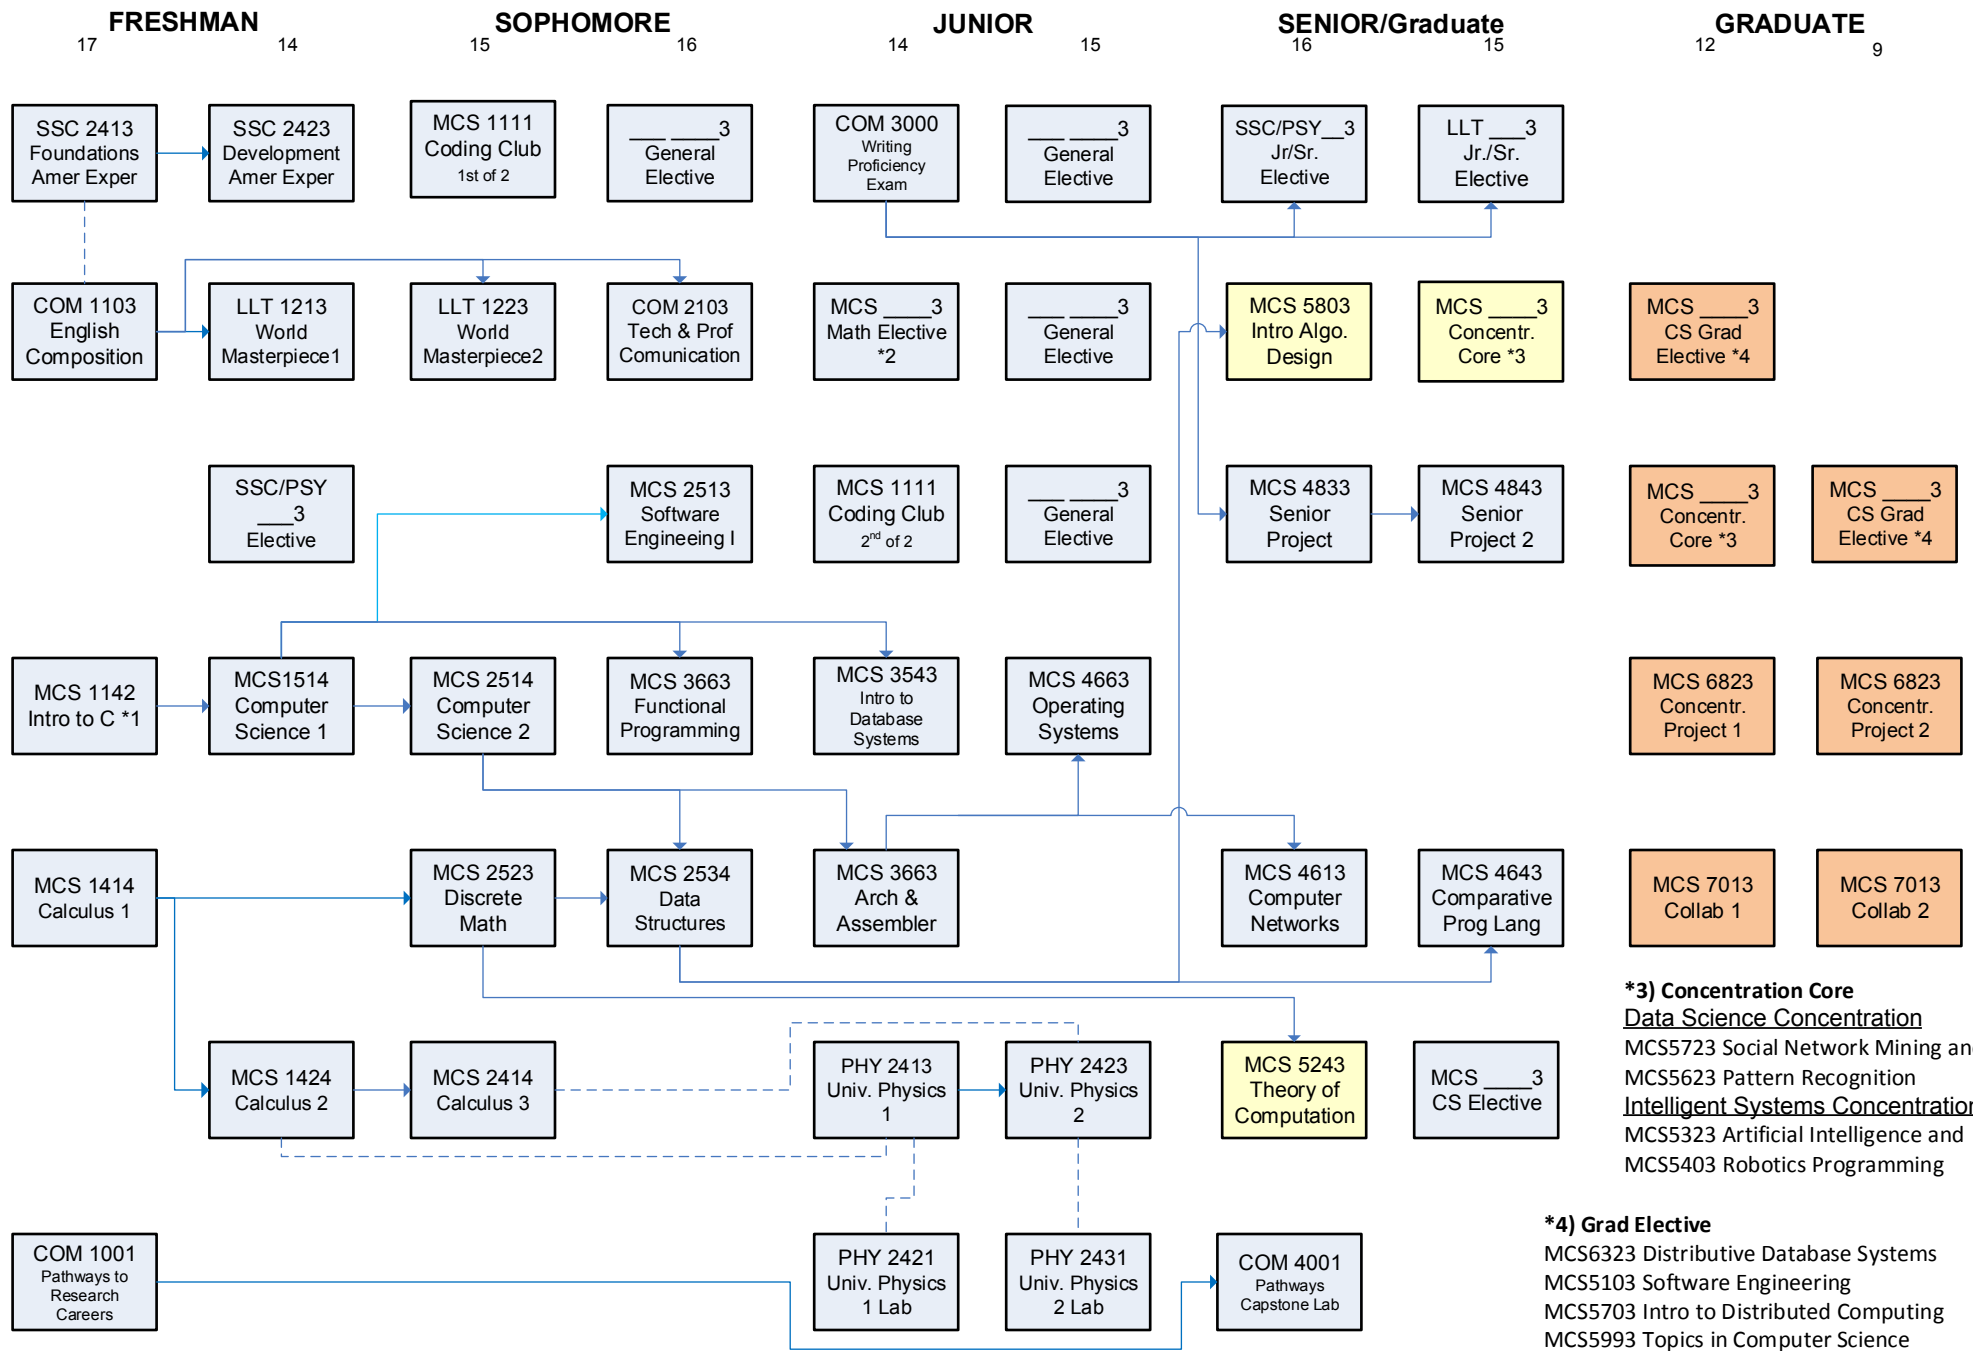

4+1 MASTER OF SCIENCE IN COMPUTER SCIENCE - PROGRESSION FLOWCHART

113 + 9 + 21 = 143

***3) Concentration Core**
Data Science Concentration
 MCS5723 Social Network Mining and
 MCS5623 Pattern Recognition
Intelligent Systems Concentration
 MCS5323 Artificial Intelligence and
 MCS5403 Robotics Programming

***4) Grad Elective**
 MCS6323 Distributive Database Systems
 MCS5103 Software Engineering
 MCS5703 Intro to Distributed Computing
 MCS5993 Topics in Computer Science
 MCS5013 Web Server Programming
 MCS5303 Intro to Database Systems
 MCS6623 Data Warehousing-Dev, Imp & Oper.

*1) Test-out exam available. Contact Dept. office
 *2) Select from MCS2423 Differential Equations, MCS3403 Probability and Statistics, or MCS3863 Linear Algebra