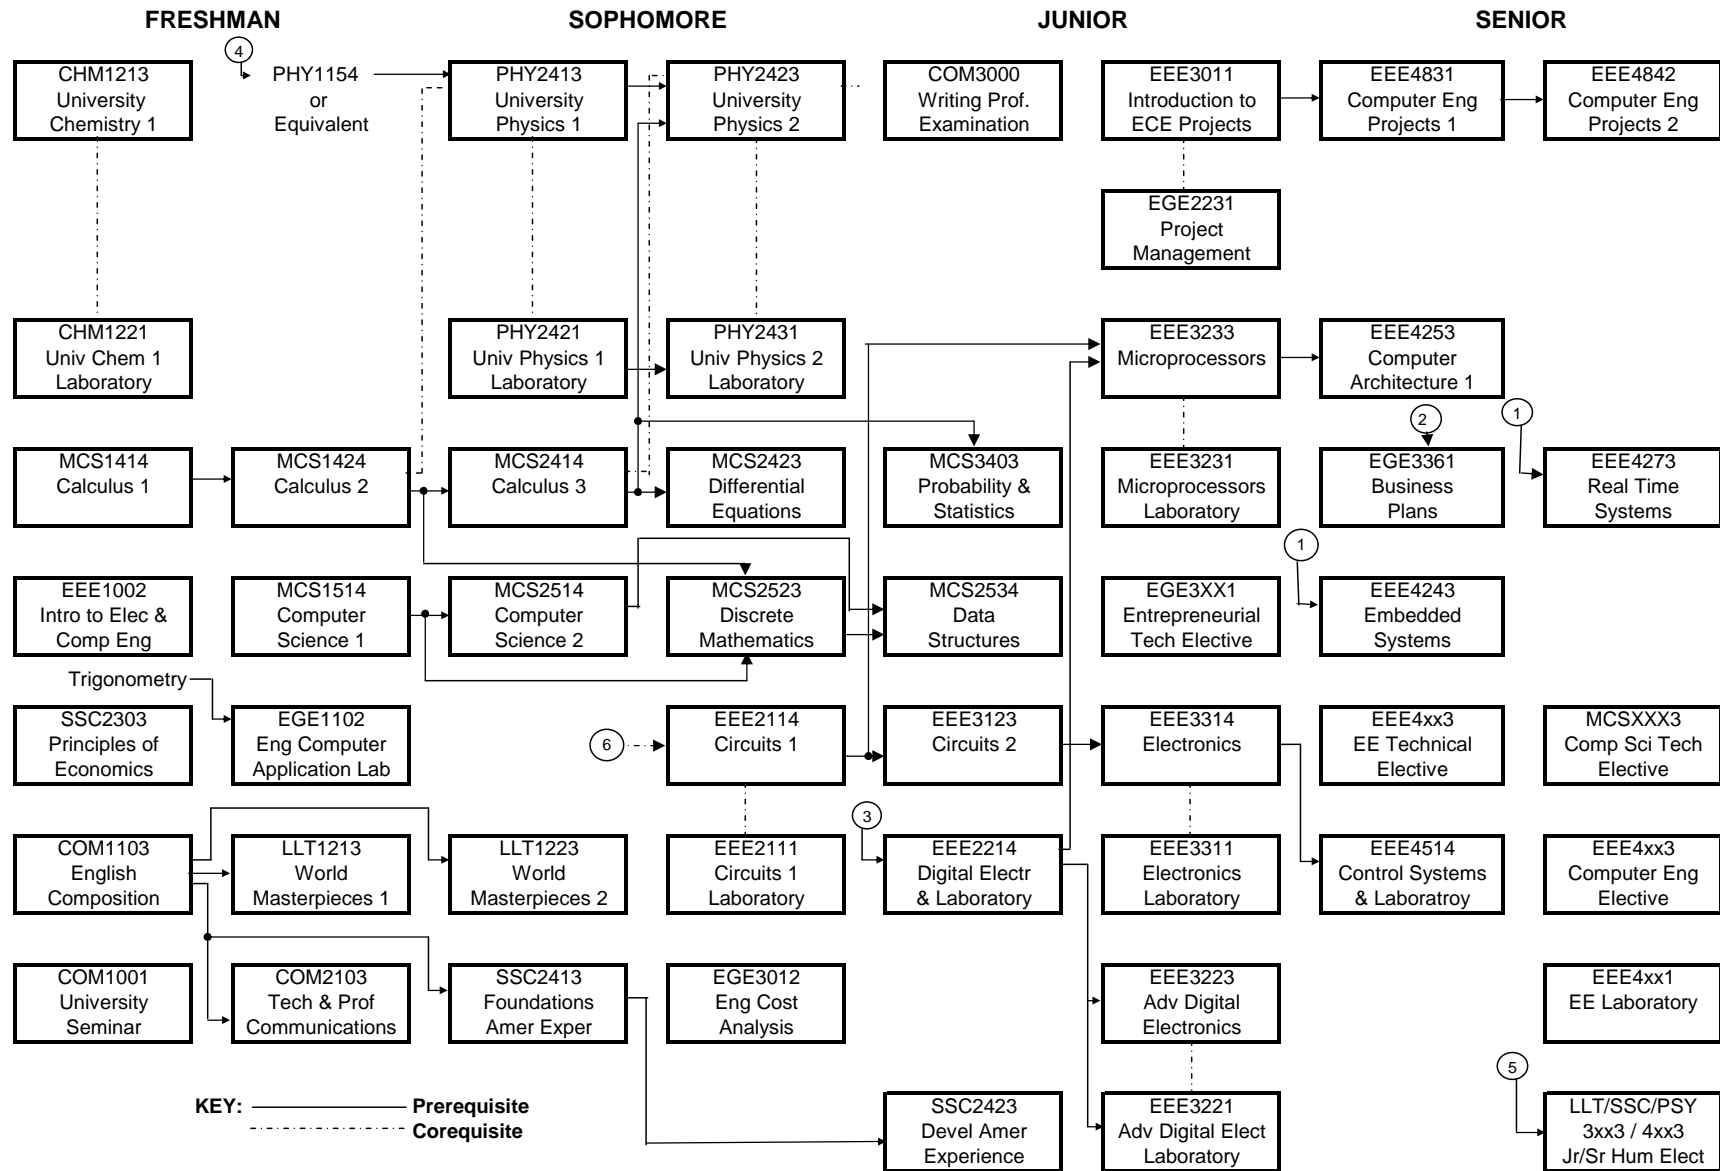

# Bachelor of Science in Computer Engineering

Effective Fall 2007

Name: \_\_\_\_\_ I.D. No. \_\_\_\_\_

See Electrical & Computer Engineering Dept for list of approved EE Technical Electives.

- ① EEE3233 Microprocessors; MCS2514 Computer Science 2
- ② EGE3012 Eng Cost Analysis
- ③ Sophomore Standing
- ④ Credit for this course does not count toward the Comp. Eng. Degree

- ⑤ COM3000 Writing Proficiency Examination
- ⑥ Corequisites MCS2423 and PHY2423