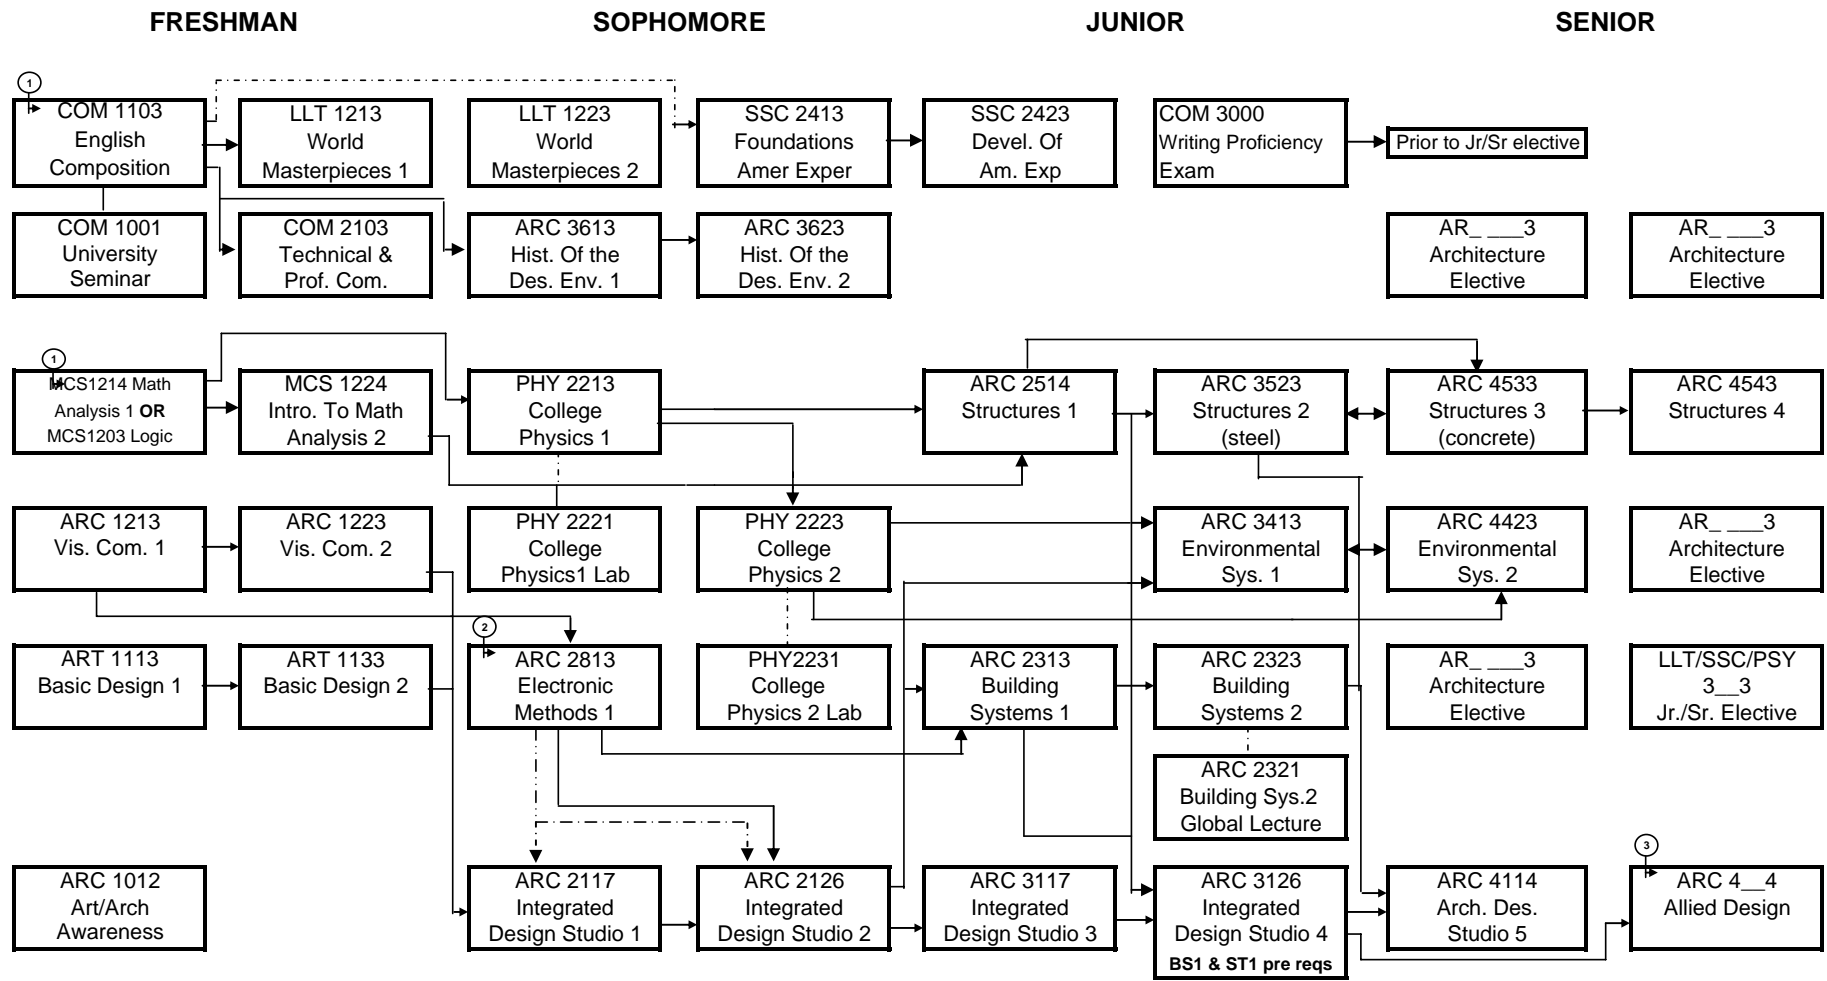

PROGRESSION FLOWCHART: Bachelor of Science in Architecture

KEY: ——— Prerequisite
 - - - - - Corequisite

Name: _____ I.D. No. _____	See Architecture Dept for list of approved Arch. Electives.
NOTES	① Placement. If test into MCS1214 then MCS1203 not required. MCS1203 - Logic does not satisfy prereq for PHY2213 - College Physics 1
	② Elec. Meth. 1 is a Co-req for IDS-1 and a Pre-req for IDS2 but can also be taken as a Co-req with IDS2.
	③