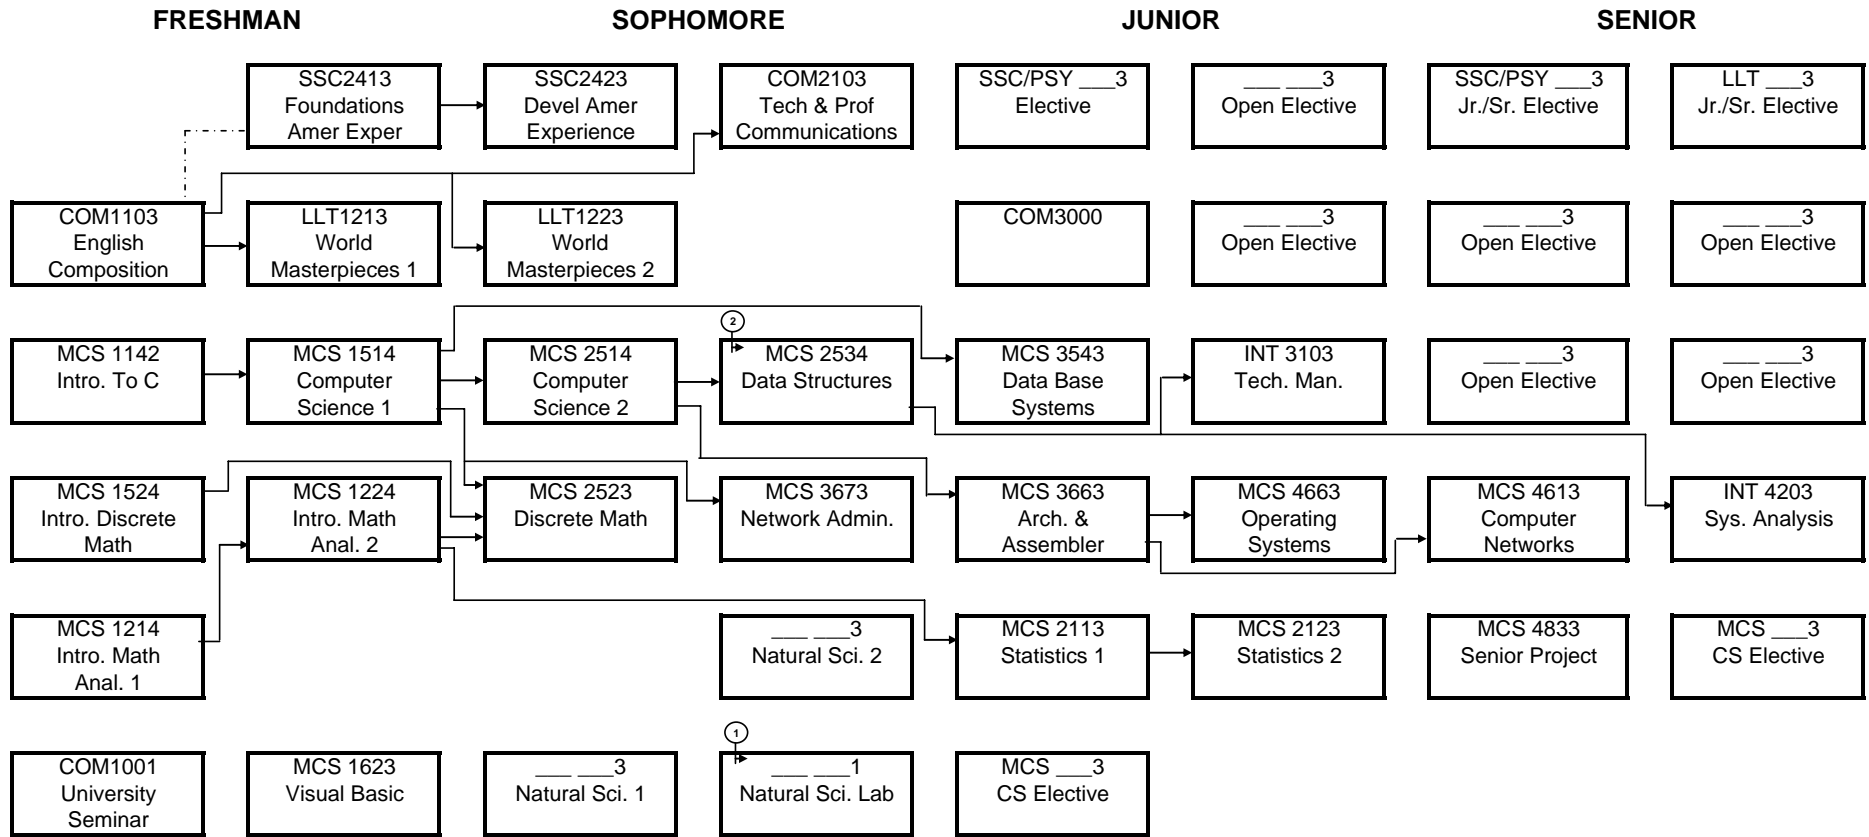

## PROGRESSION FLOWCHART: Bachelor of Science in Computer Science (Option 3)

**KEY:** \_\_\_\_\_ Prerequisite  
 - - - - - Corequisite

Name: \_\_\_\_\_ I.D. No. \_\_\_\_\_

NOTES

- See Dept for list of approved Electives.  
 ① Pre-req is one college science class.  
 ② MCS 2523 is a pre-req.  
 ③  
 ④