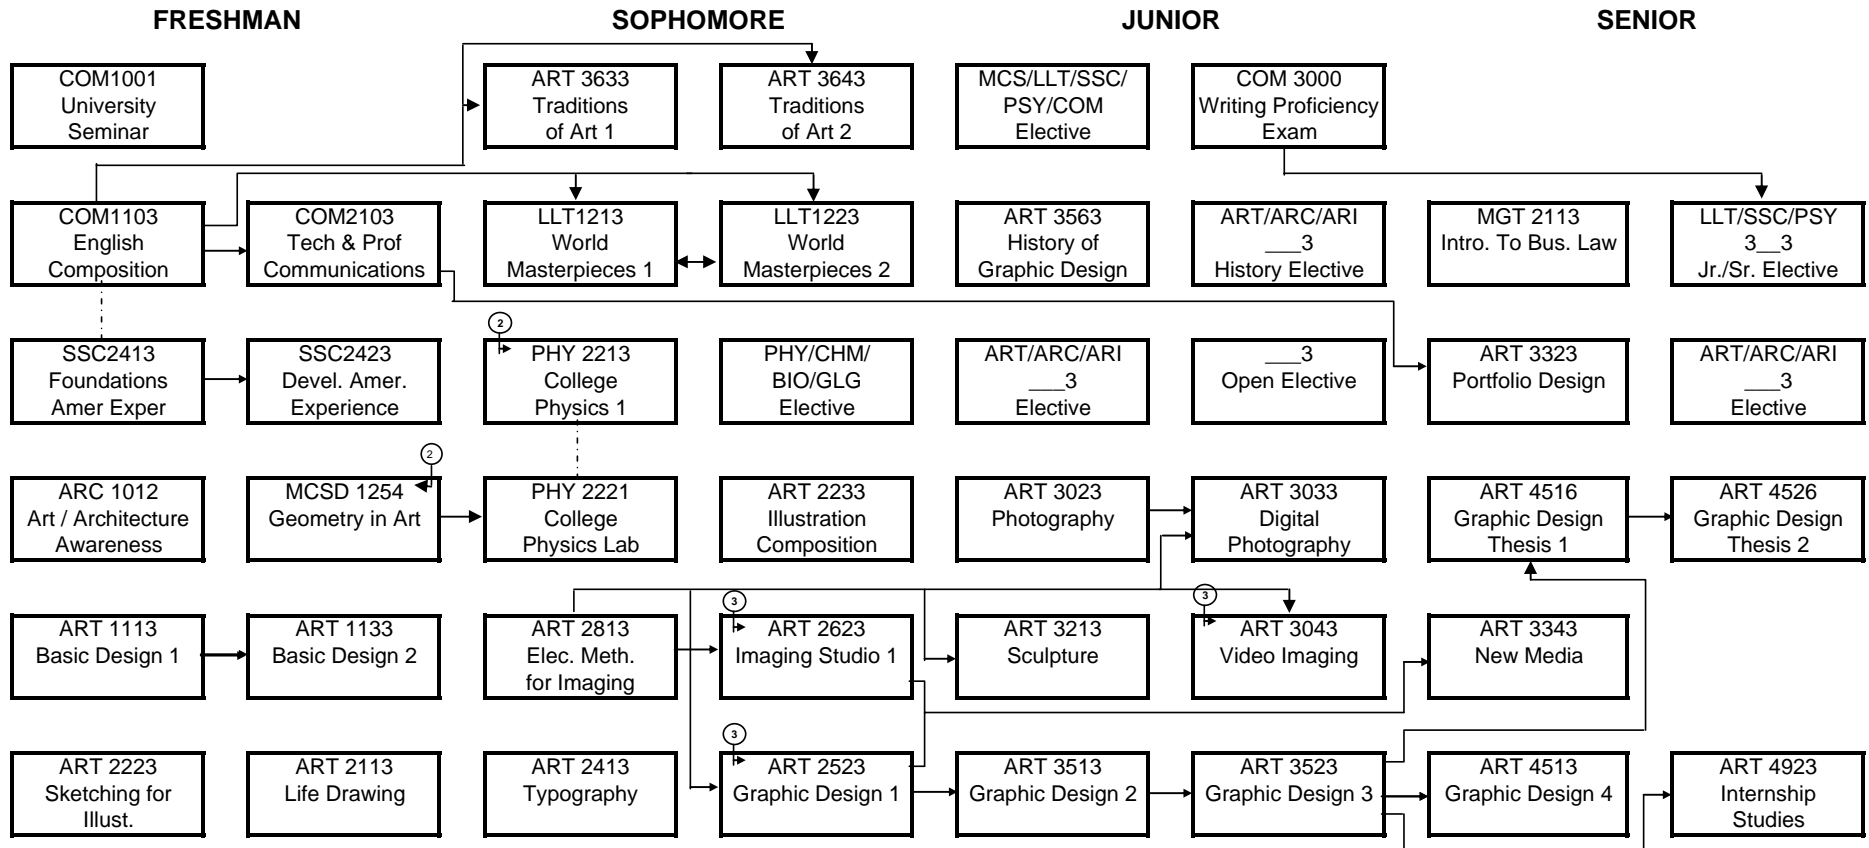

PROGRESSION FLOWCHART: Bachelor of Fine Arts in Imaging - Graphic Design Concentration

KEY: _____ Prerequisite
 Corequisite

Name: _____ I.D. No. _____

NOTES

See Dept for list of approved Electives.

① Based on Placement Exams

② MCS0054 Intermediate Algebra/Geometry required as prereq for PHY1154 - College Physics 1 or MCS1254 Geometry in Art.

③ Elec. Meth. For Imaging is a Pre-req.

④