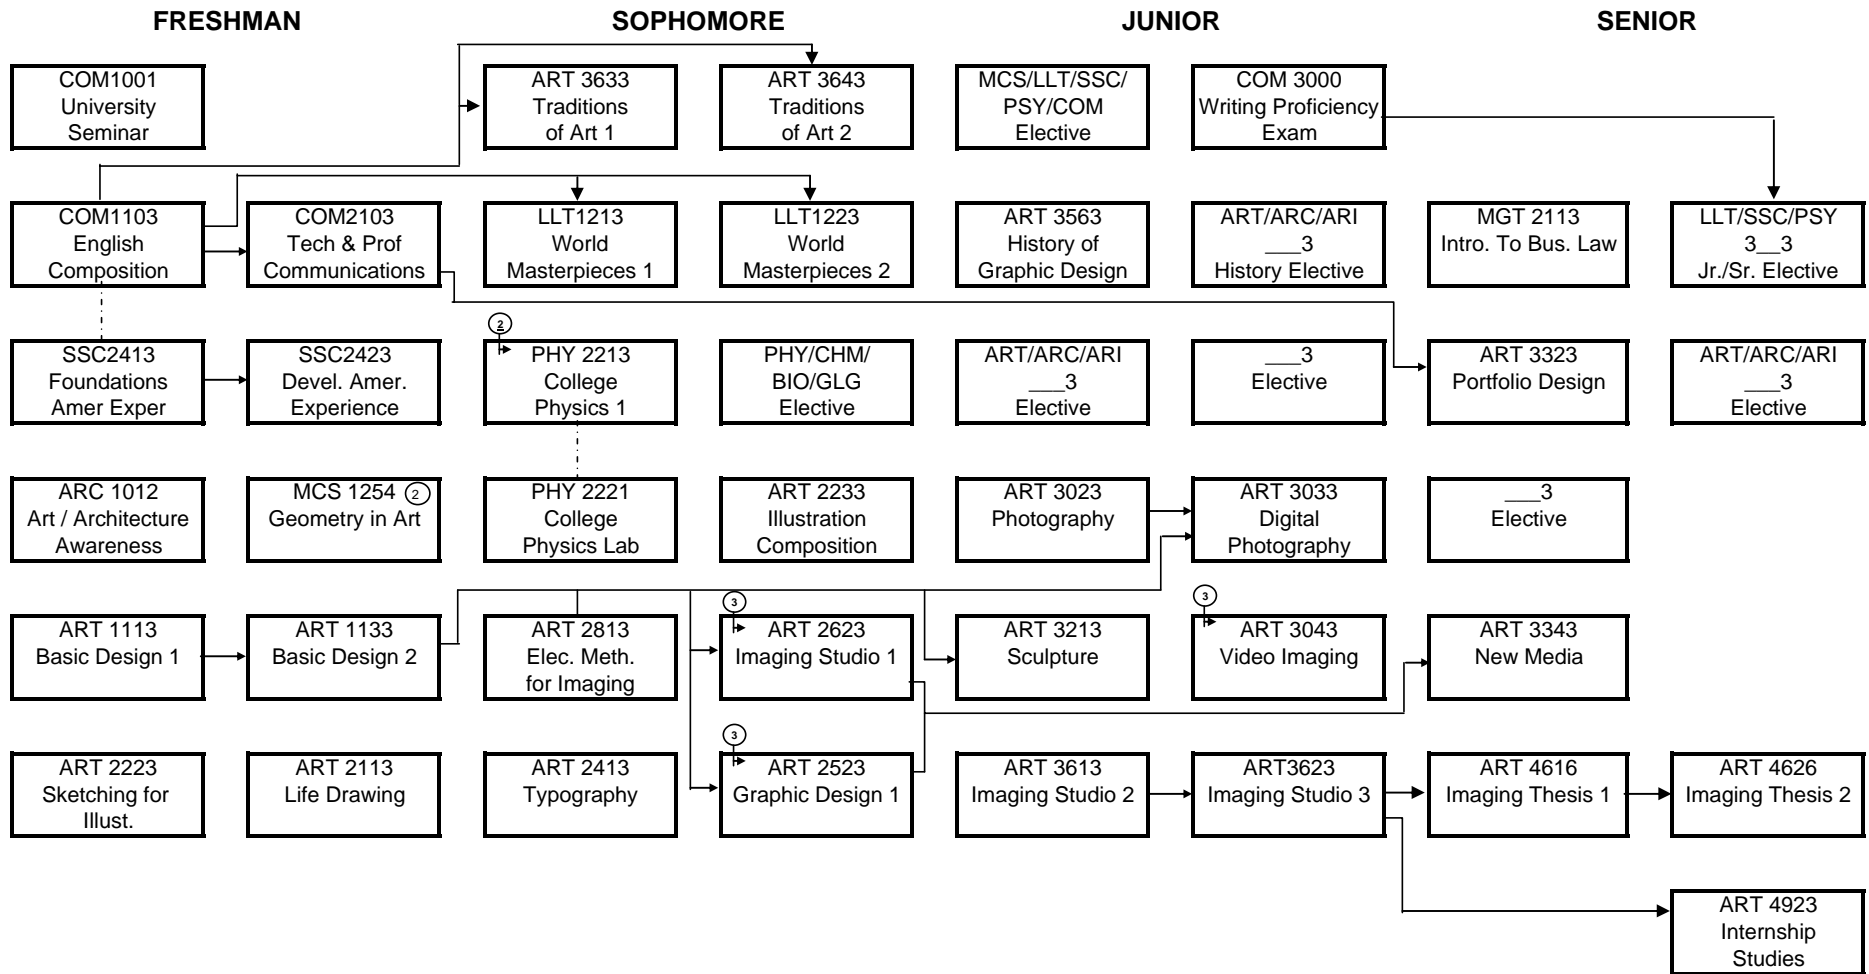

PROGRESSION FLOWCHART: Bachelor of Fine Arts in Imaging - Digital Arts Concentration

Name: _____ I.D. No. _____

NOTES

See Dept for list of approved Electives.
 ① Based on Placement Exams
 ② MCS0054 Intermediate Algebra/Geometry required as prereq for PHY1154 - College Physics 1 or MCS1254 Geometry in Art.
 ③ Elec. Meth. For Imaging is a Pre-req.
 ④