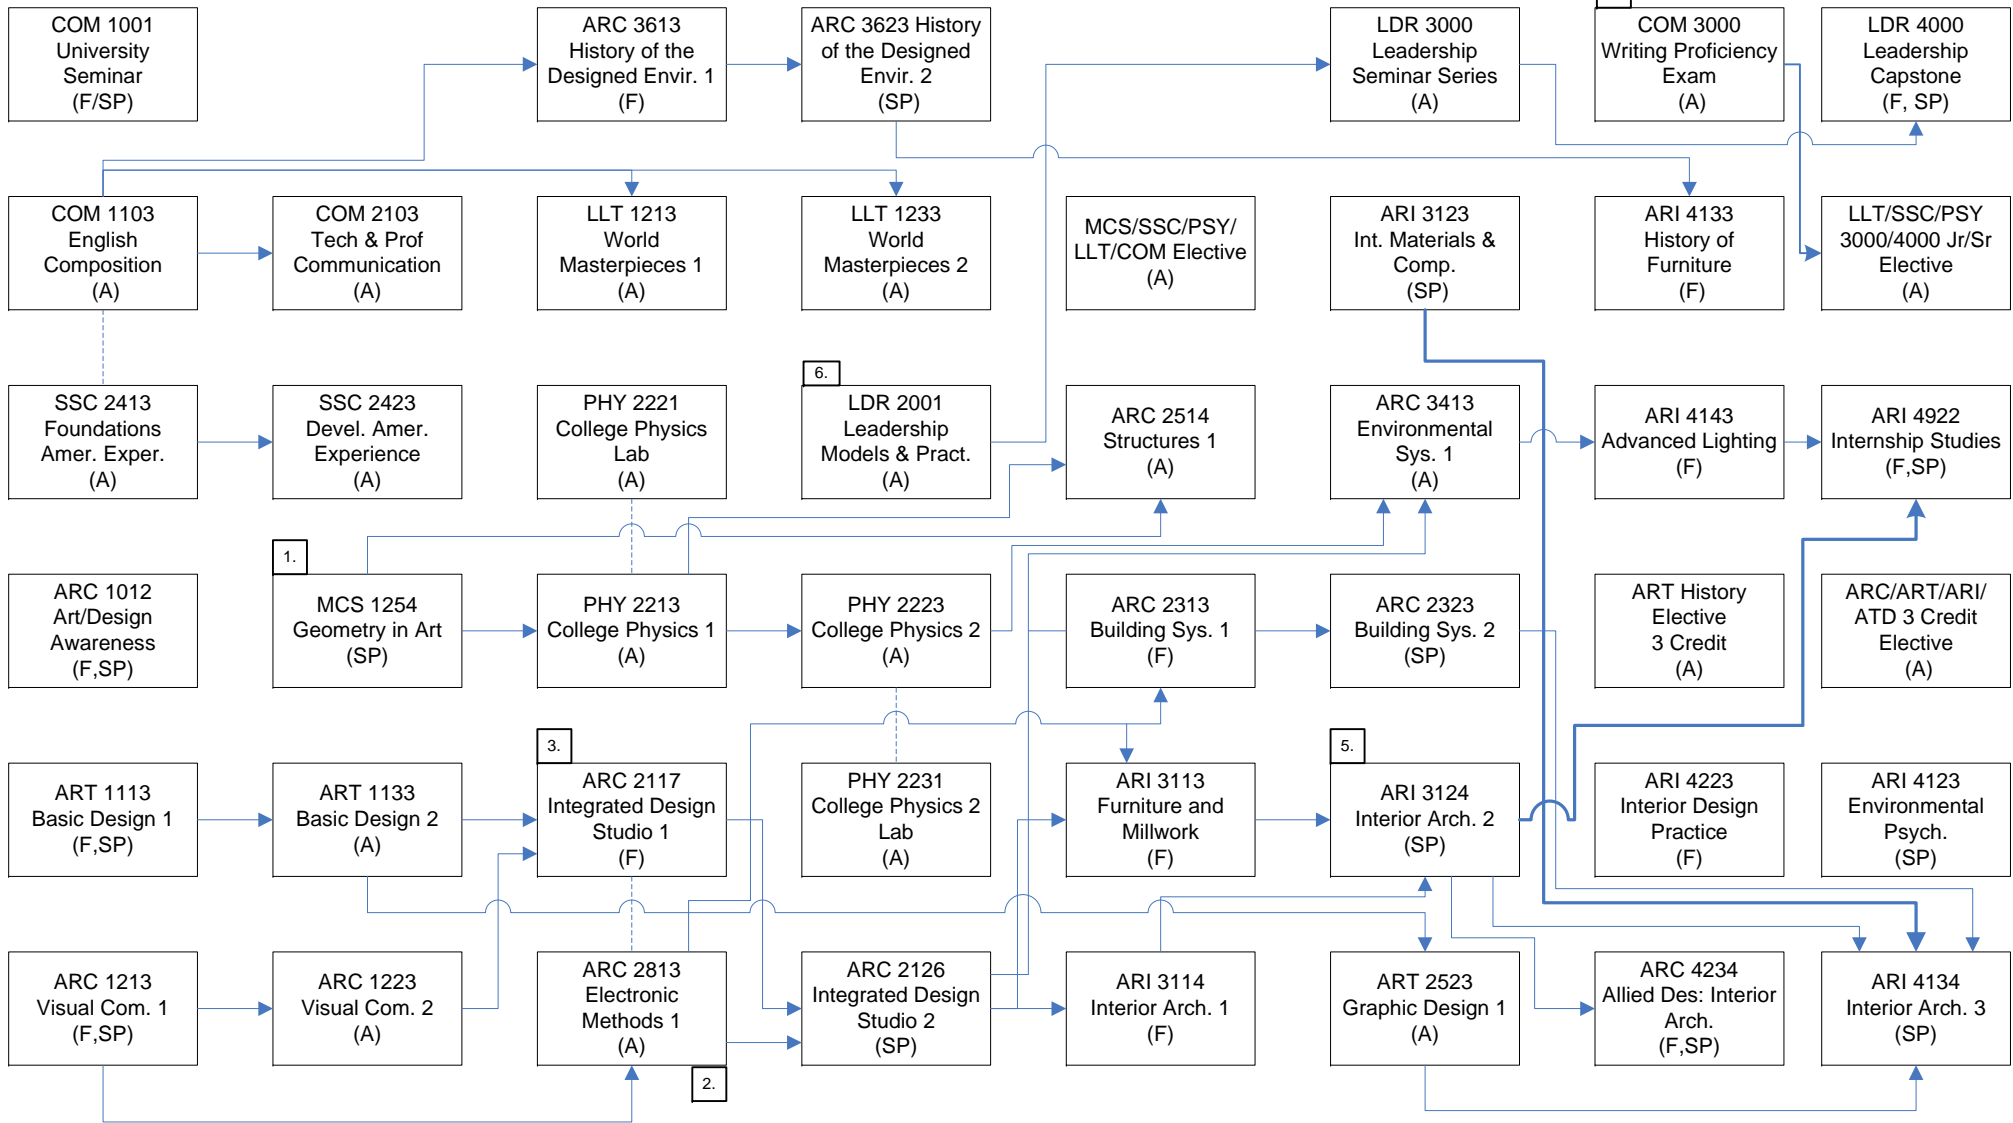

# PROGRESSION FLOWCHART: BACHELOR OF SCIENCE IN INTERIOR ARCHITECTURE

Name: \_\_\_\_\_

FRESHMAN

SOPHOMORE

JUNIOR

SENIOR

- 1. MCS1254 has a pre req of Placement exams or MCS0054 – Intermediate Algebra.
- 2. Elec. Meth. 1 is a Co-req for IDS1 and a Pre-req for IDS2 but can also be taken as a Co-req with IDS2.
- 3. IDS 1 has a minimum math pre-req of MCS 0054.
- 4. Must have 60 total credits to take exam.
- 5. Either ARI 3113 OR ARI 3114 will satisfy the pre-req for ARI 3124, Interior Arch. 2
- 6. COM 1001 is a pre-req.

**KEY**

Crossover  
 Concurrent or Co-requisite  
 F = Fall semester  
 SP = Spring semester  
 A = All semesters  
 Bold line = critical