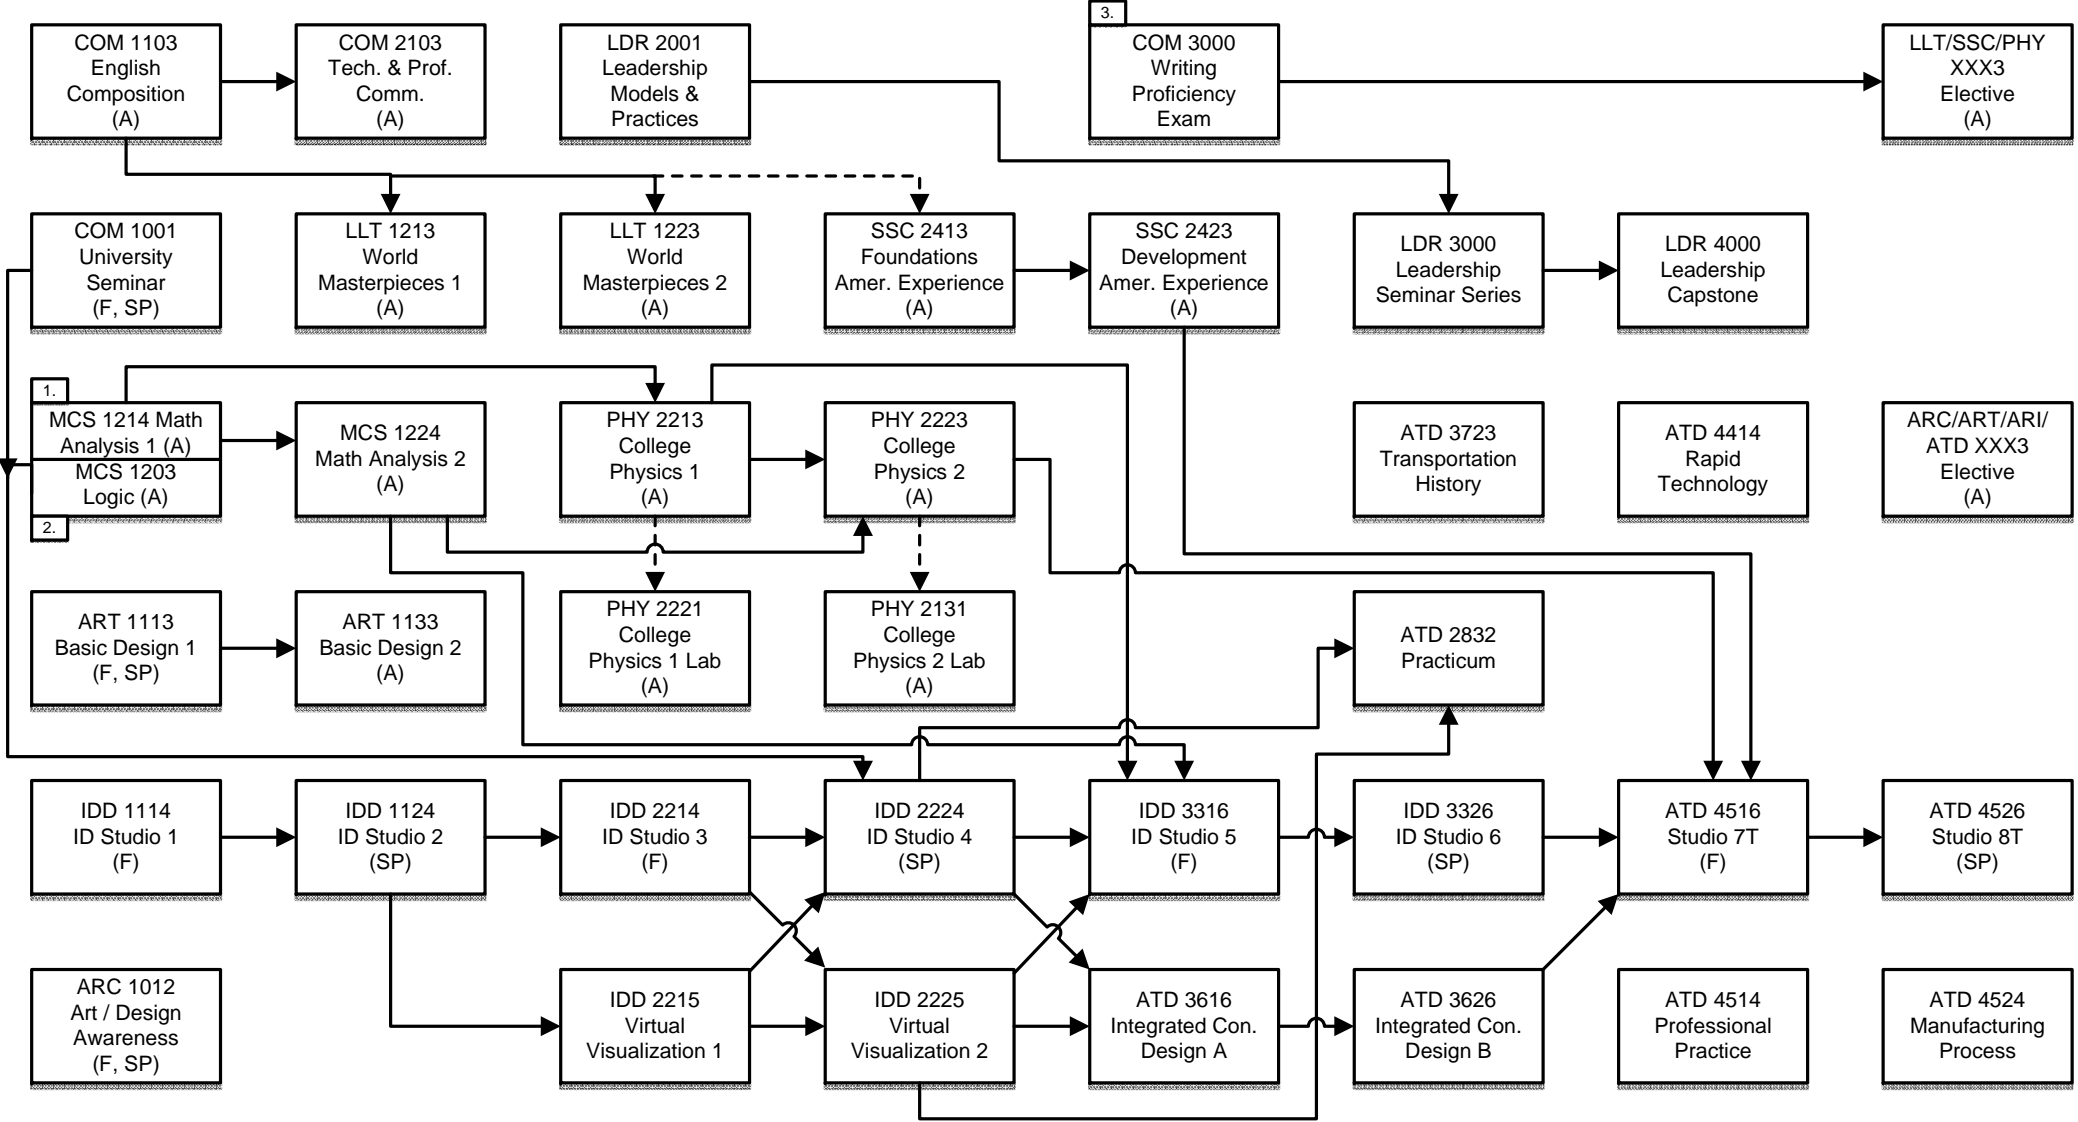

# PROGRESSION FLOWCHART: BACHELOR OF SCIENCE IN INDUSTRIAL DESIGN

Name:

FRESHMAN

SOPHOMORE

JUNIOR

SENIOR

**KEY**

- Crossover
- Concurrent or Co-requisite
- F = Fall Semester
- SP = Spring Semester
- A = All Semesters
- Bold line = Critical

- Placement. If test into MCS 1214 then MCS 1203 not required. MCS 1203- Logic does not satisfy prereq. for PHY 2213- College Physics 1, nor for MCS 1224- Math Analysis 2.
- If transfer credit applies for MCS 1224 then take MCS 1203.
- Must have 60 total credits to take exam.