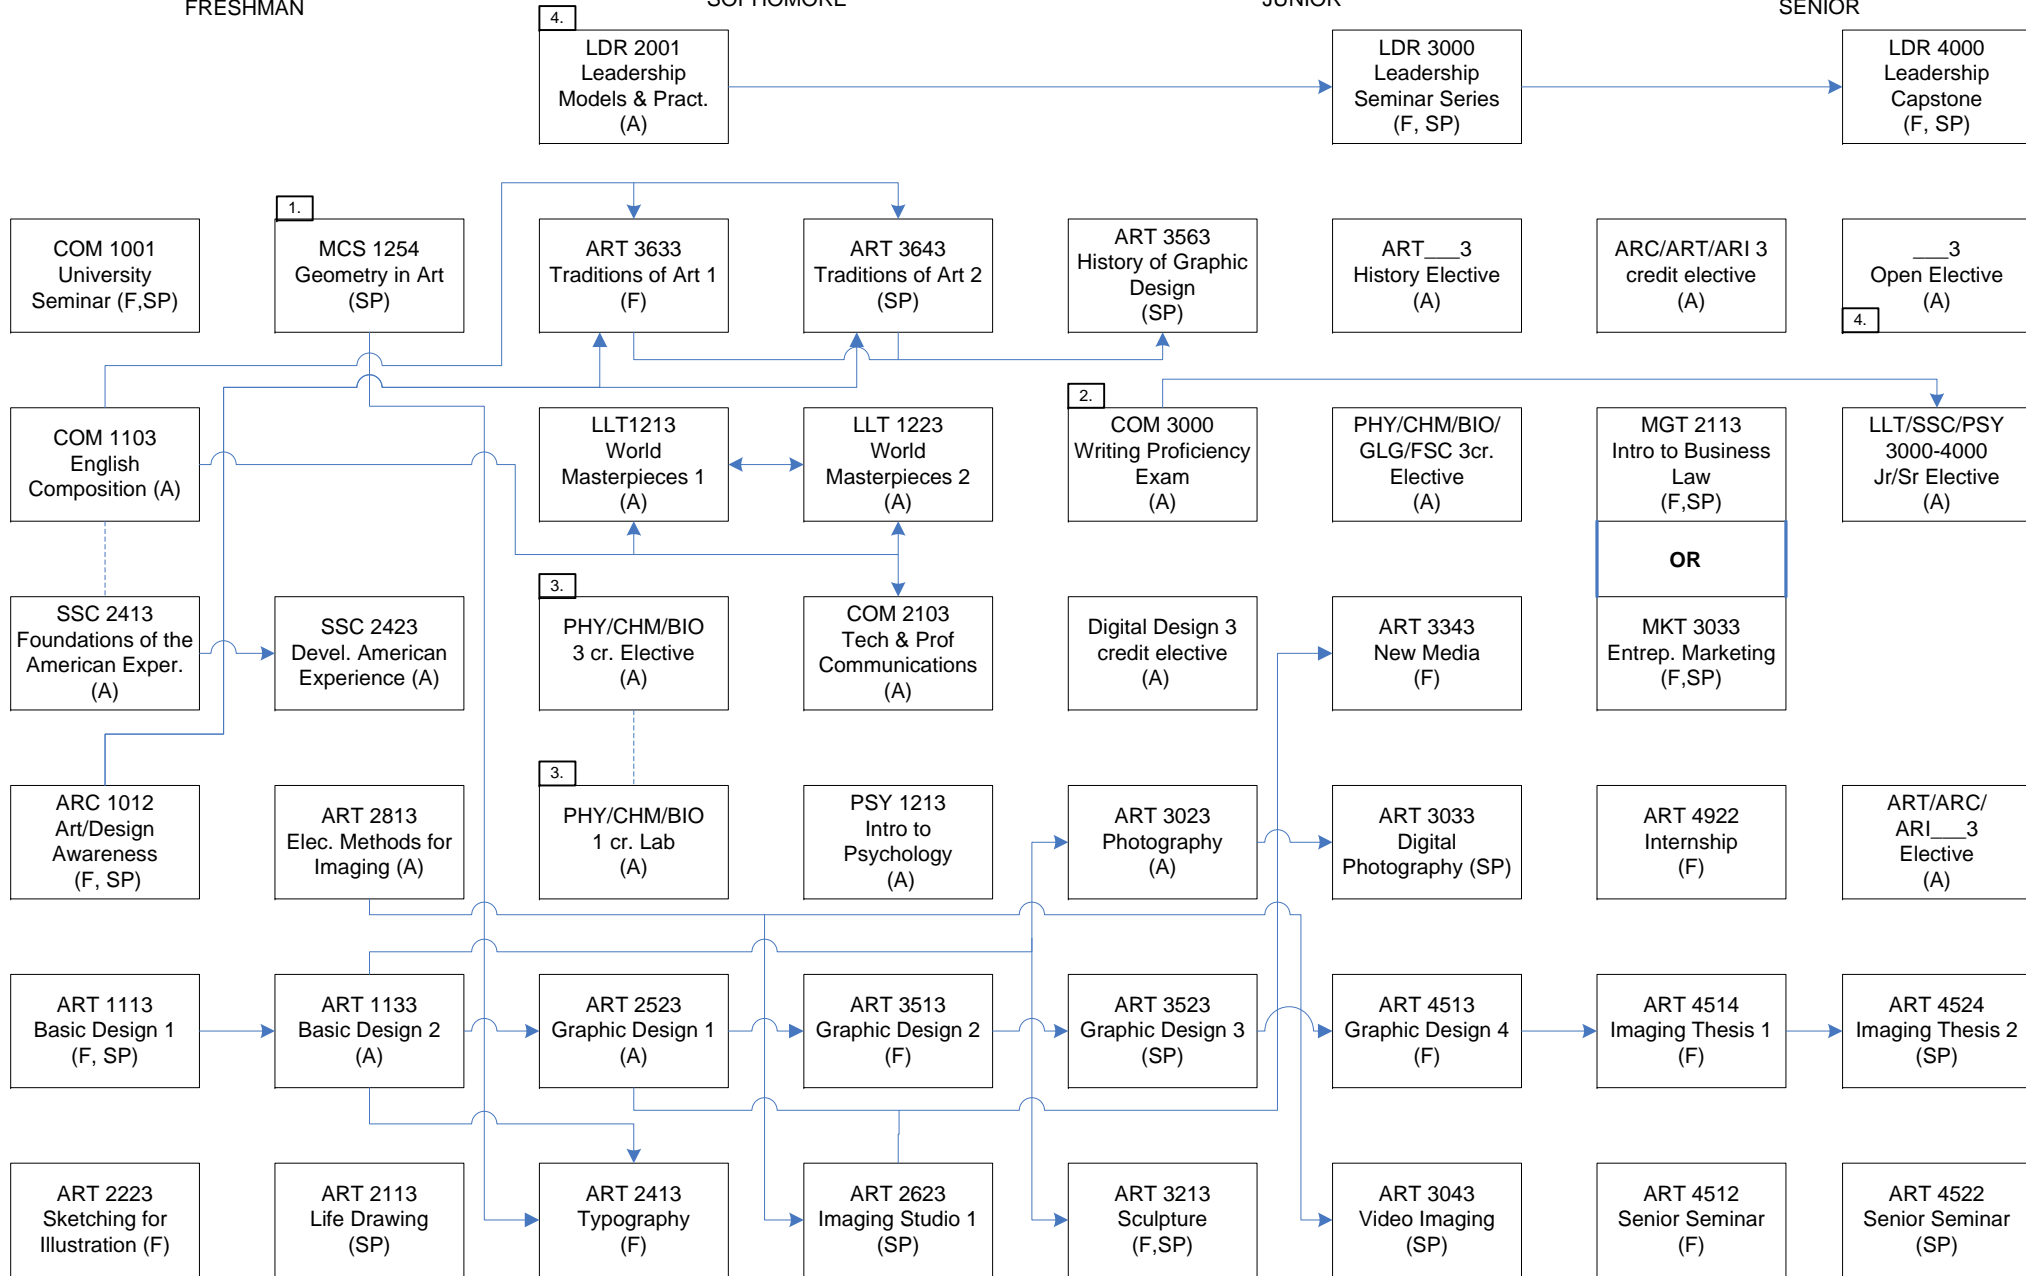

PROGRESSION FLOWCHART: BACHELOR OF FINE ARTS IN IMAGING- DIGITAL (GRAPHIC) DESIGN

Name:

FRESHMAN

SOPHOMORE

JUNIOR

SENIOR

KEY

- Crossover
- Concurrent or Co-requisite
- F = Fall semester
- SP = Spring semester
- A = All semesters
- Bold line = critical

- 1. Based on Placement Exams
- 2. Must have 60 total credits to take exam.
- 3. Math pre-reqs. need to be satisfied based on pre-reqs. required.
- 4. COM 1001 is a pre-req.