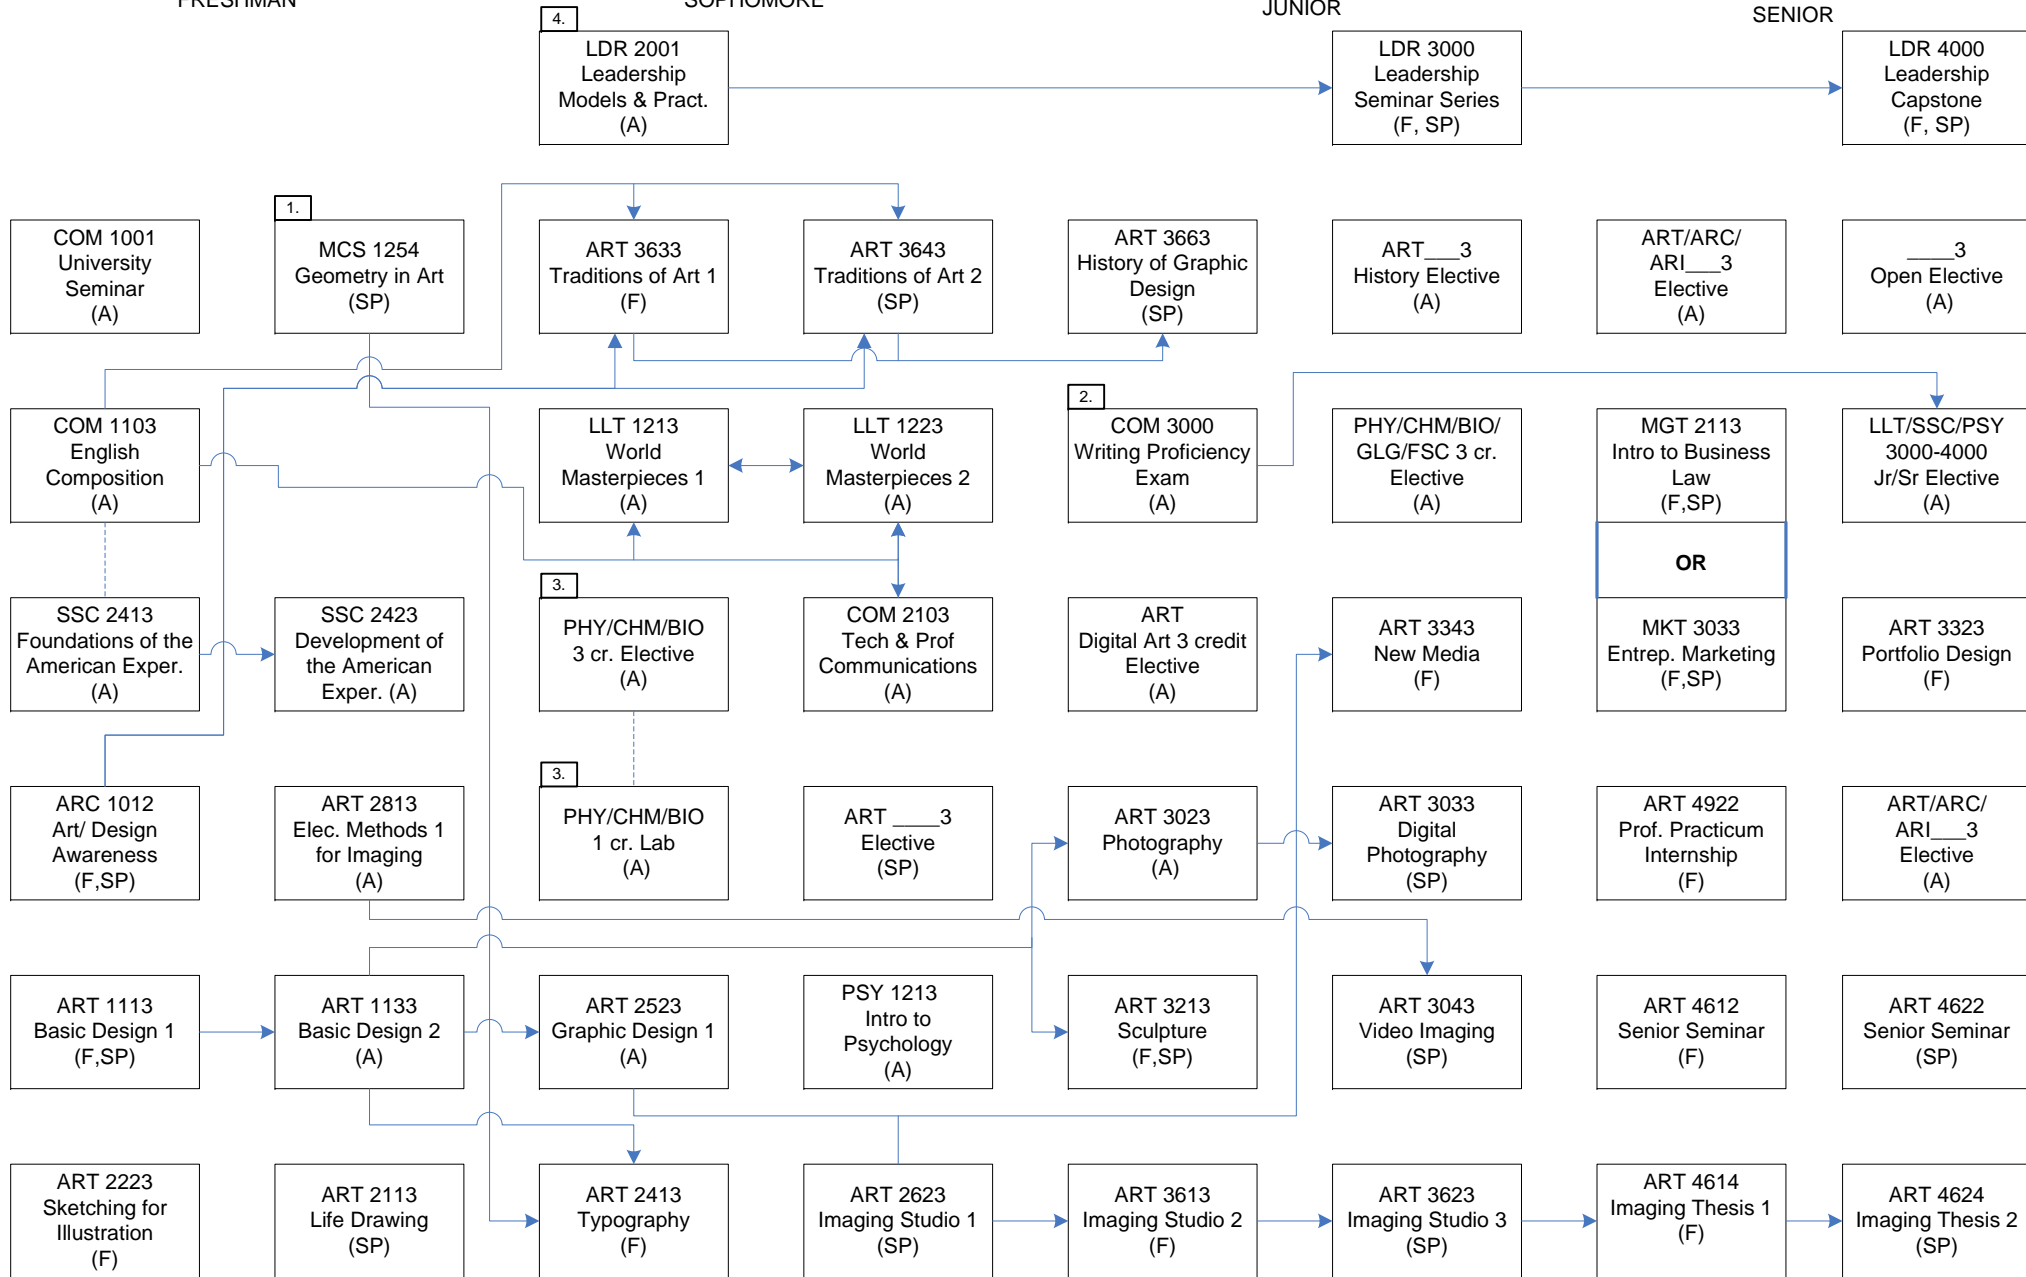

PROGRESSION FLOWCHART: BACHELOR OF FINE ARTS IN IMAGING- DIGITAL ARTS

Name: _____

FRESHMAN

SOPHOMORE

JUNIOR

SENIOR

KEY

- Crossover
- Concurrent or Co-requisite
- F = Fall semester
- SP = Spring semester
- A = All semesters
- Bold line = critical

- 1. Based on Placement Exams
- 2. Must have 60 total credits to take exam.
- 3. Math pre-reqs. need to be satisfied based on pre-reqs. required.
- 4. COM 1001 is a pre-req.