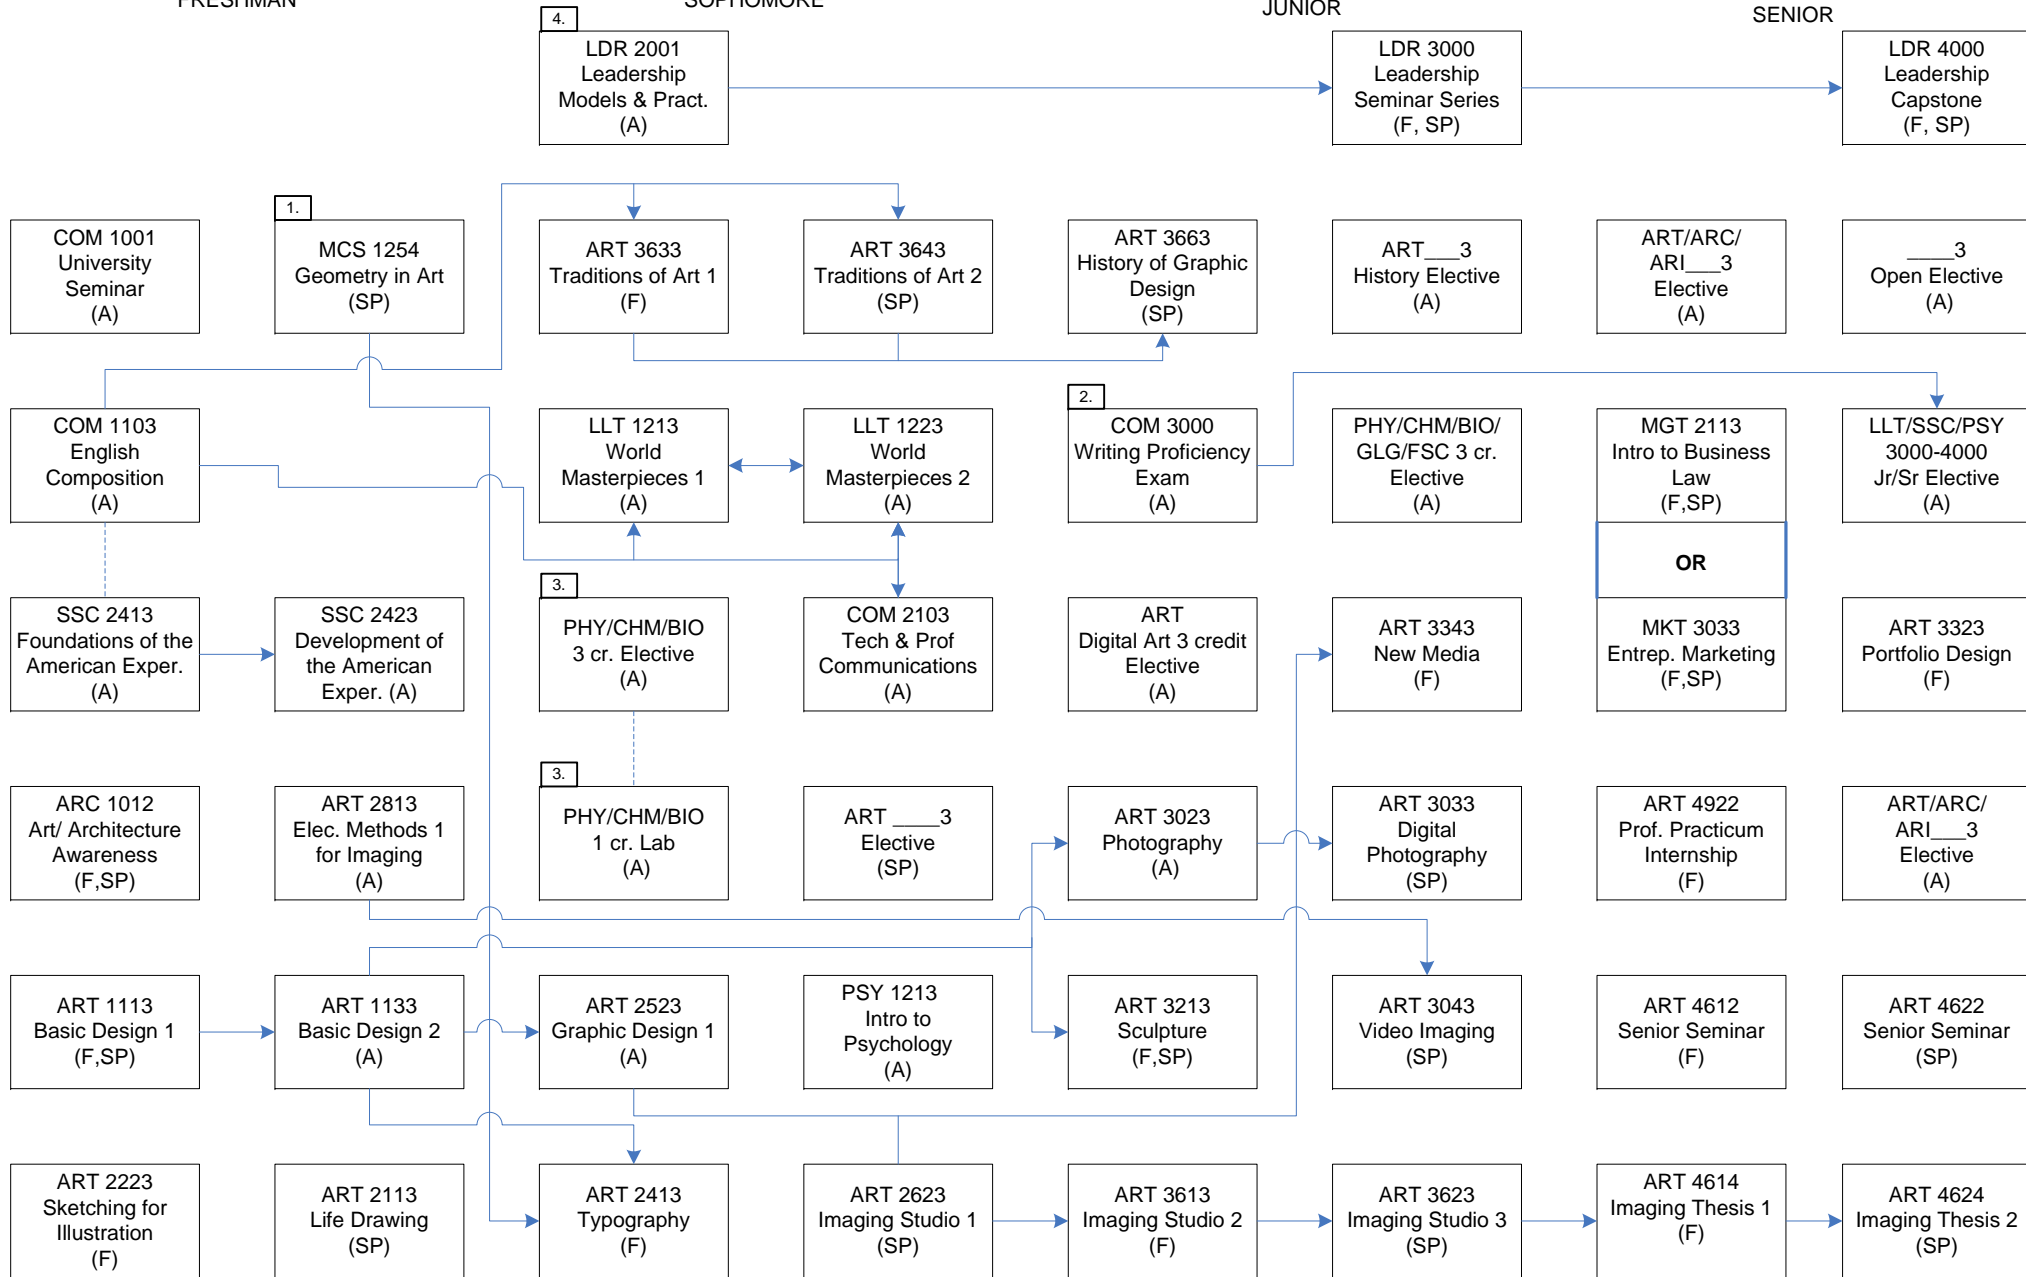

PROGRESSION FLOWCHART: BACHELOR OF FINE ARTS IN IMAGING- DIGITAL ARTS

Name: _____

FRESHMAN

SOPHOMORE

JUNIOR

SENIOR

KEY

- Crossover
- Concurrent or Co-requisite
- F = Fall semester
- SP = Spring semester
- A = All semesters
- Bold line = critical

- 1. Based on Placement Exams
- 2. Must have 60 total credits to take exam.
- 3. Math pre-reqs. need to be satisfied based on pre-reqs. required.
- 4. COM 1001 is a pre-req.