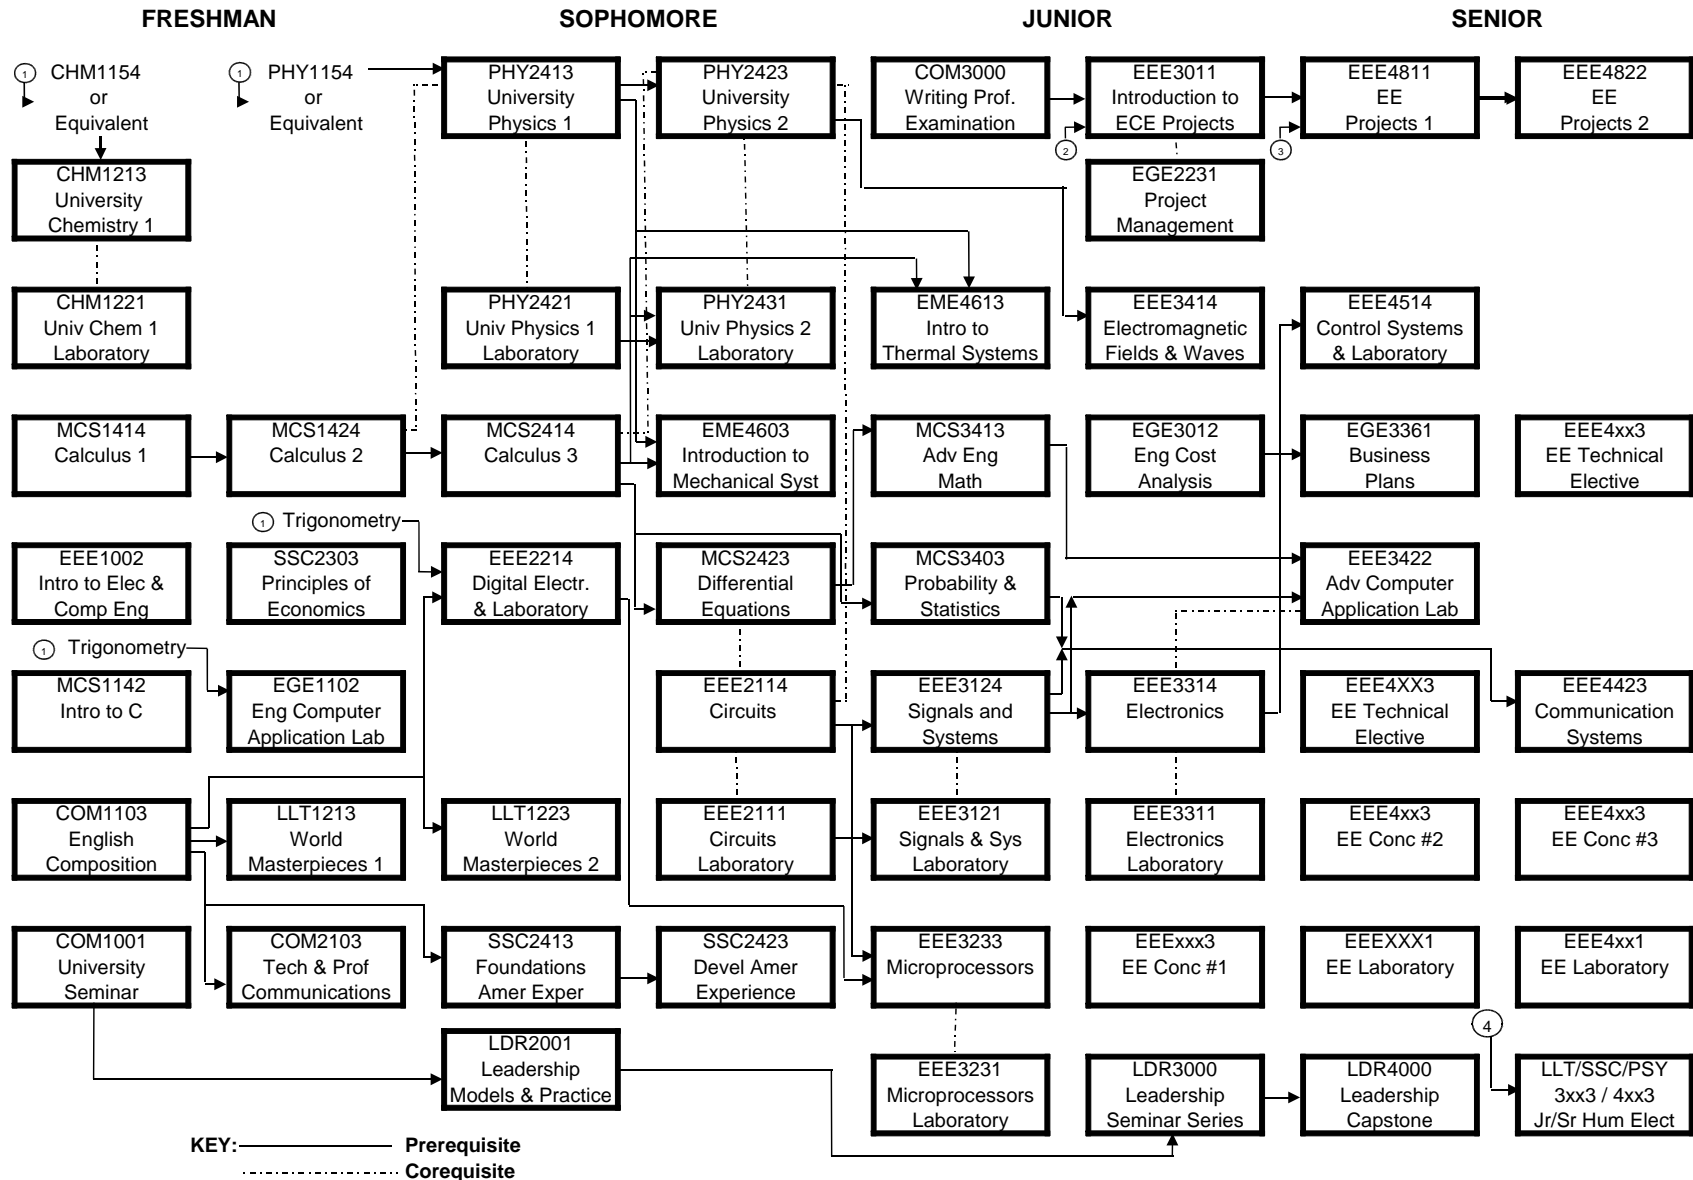

Bachelor of Science in Electrical Engineering

Effective Fall 2009

NOTES	Computer Engineering	Bio-medical Instrumentation	Electronics Engineering	Electrical Energy Engineering
① Credit for this course does not count toward the EE Degree	EEE3223 Adv Dig	BME3103 Bio Instr	EEE3223 Adv Digital	EEE3513 Intro to Electrical Syst
② EEE3124	EEE4253 Cmp Arch 1	EE Lab BME3101	EEE4323 Adv Electronics	EEE4133 Electrical Machinery
③ EEE3314 and EEE3233	EEE4243 Emb Sys	BME4103 Imaging	EEE4713 Optoelectronics	EEEXXX3 Energy Tech. Elective
		EE Lab BME3002 Prac		
		BME4503 Bio-Physics		
			④ COM3000 Writing Proficiency Examination	