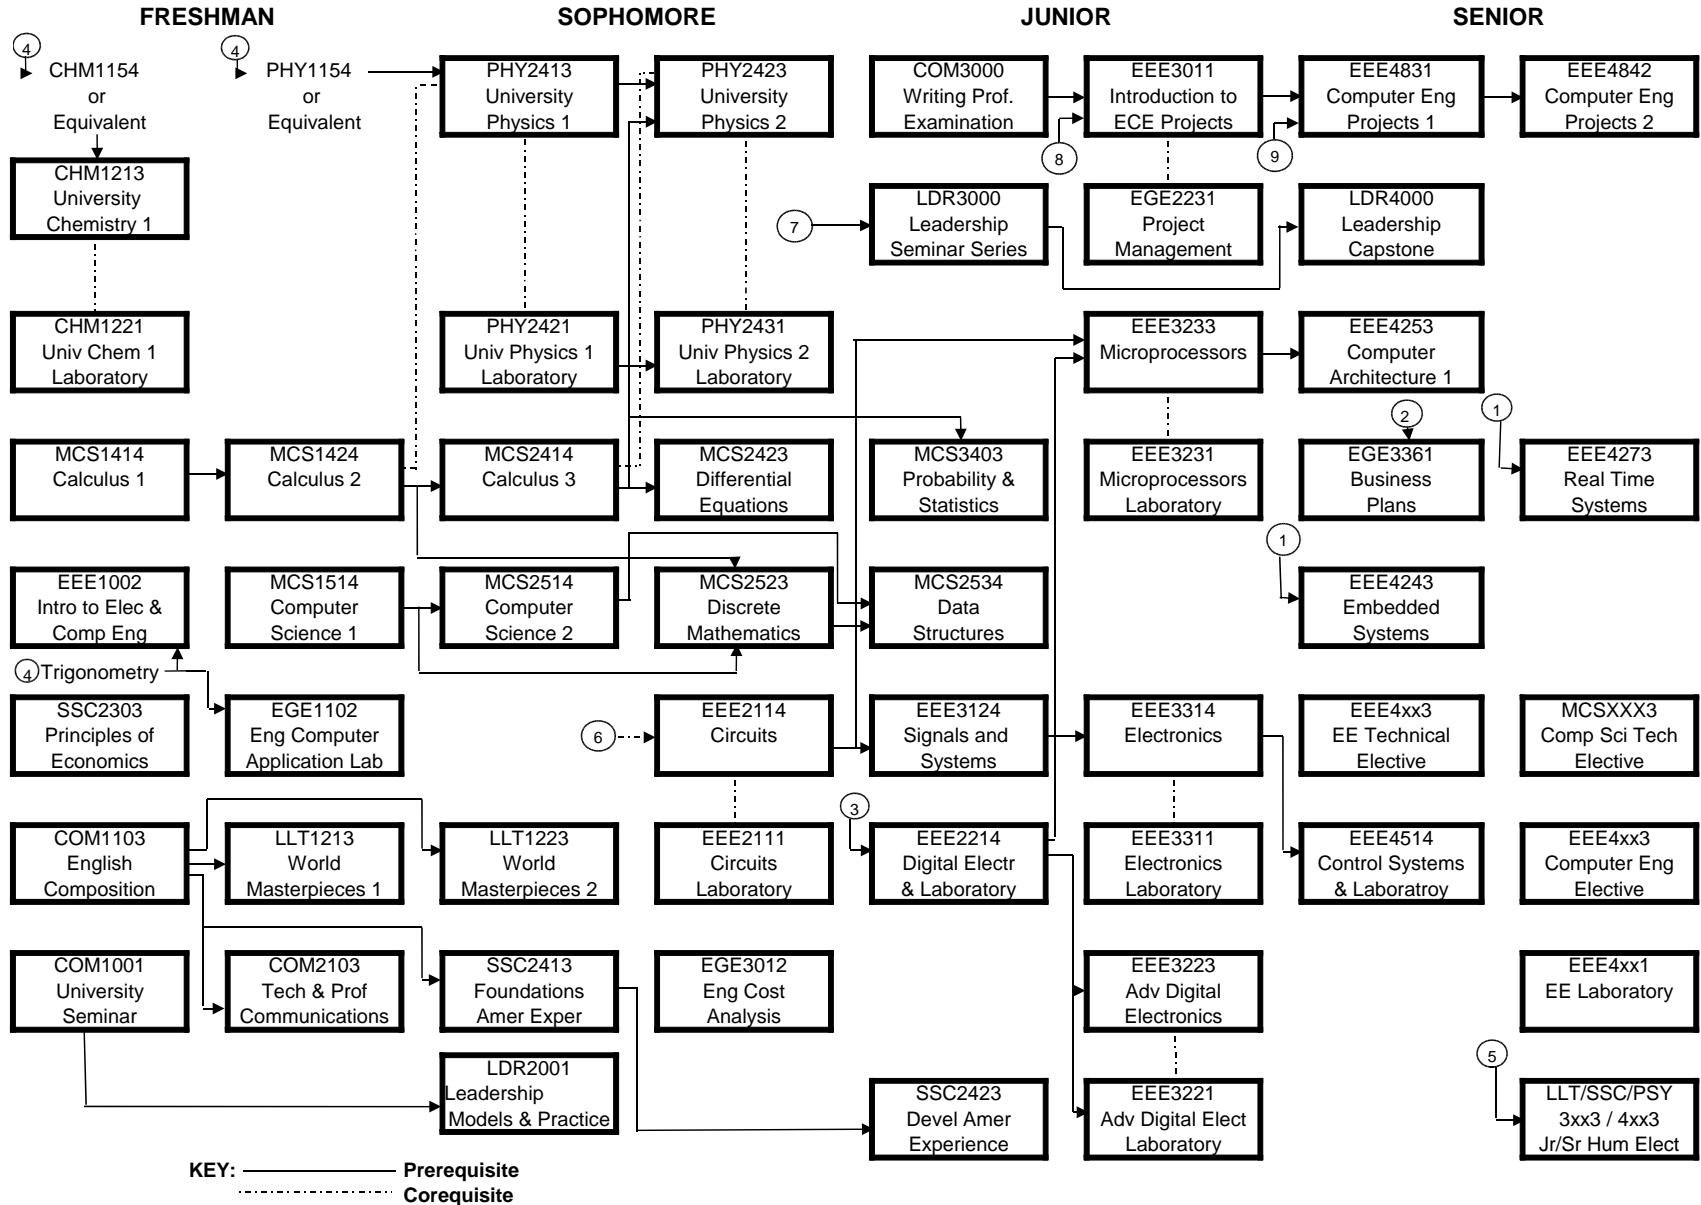

Bachelor of Science in Computer Engineering

Effective Fall 2009

See Electrical & Computer Engineering Dept for list of approved EE Technical Electives.

⑤ COM3000 Writing Proficiency Examination

⑥ Corequisites MCS2423 and PHY2423

⑦ LDR2001

⑧ EEE3124

⑨ EEE3314 and EEE3233

① EEE3233 Microprocessors; MCS2514 Computer Science 2

② EGE3012 Eng Cost Analysis

③ COM1103, Trig and Sophomore Standing

④ Credit for this course does not count toward the Comp. Eng. Degree