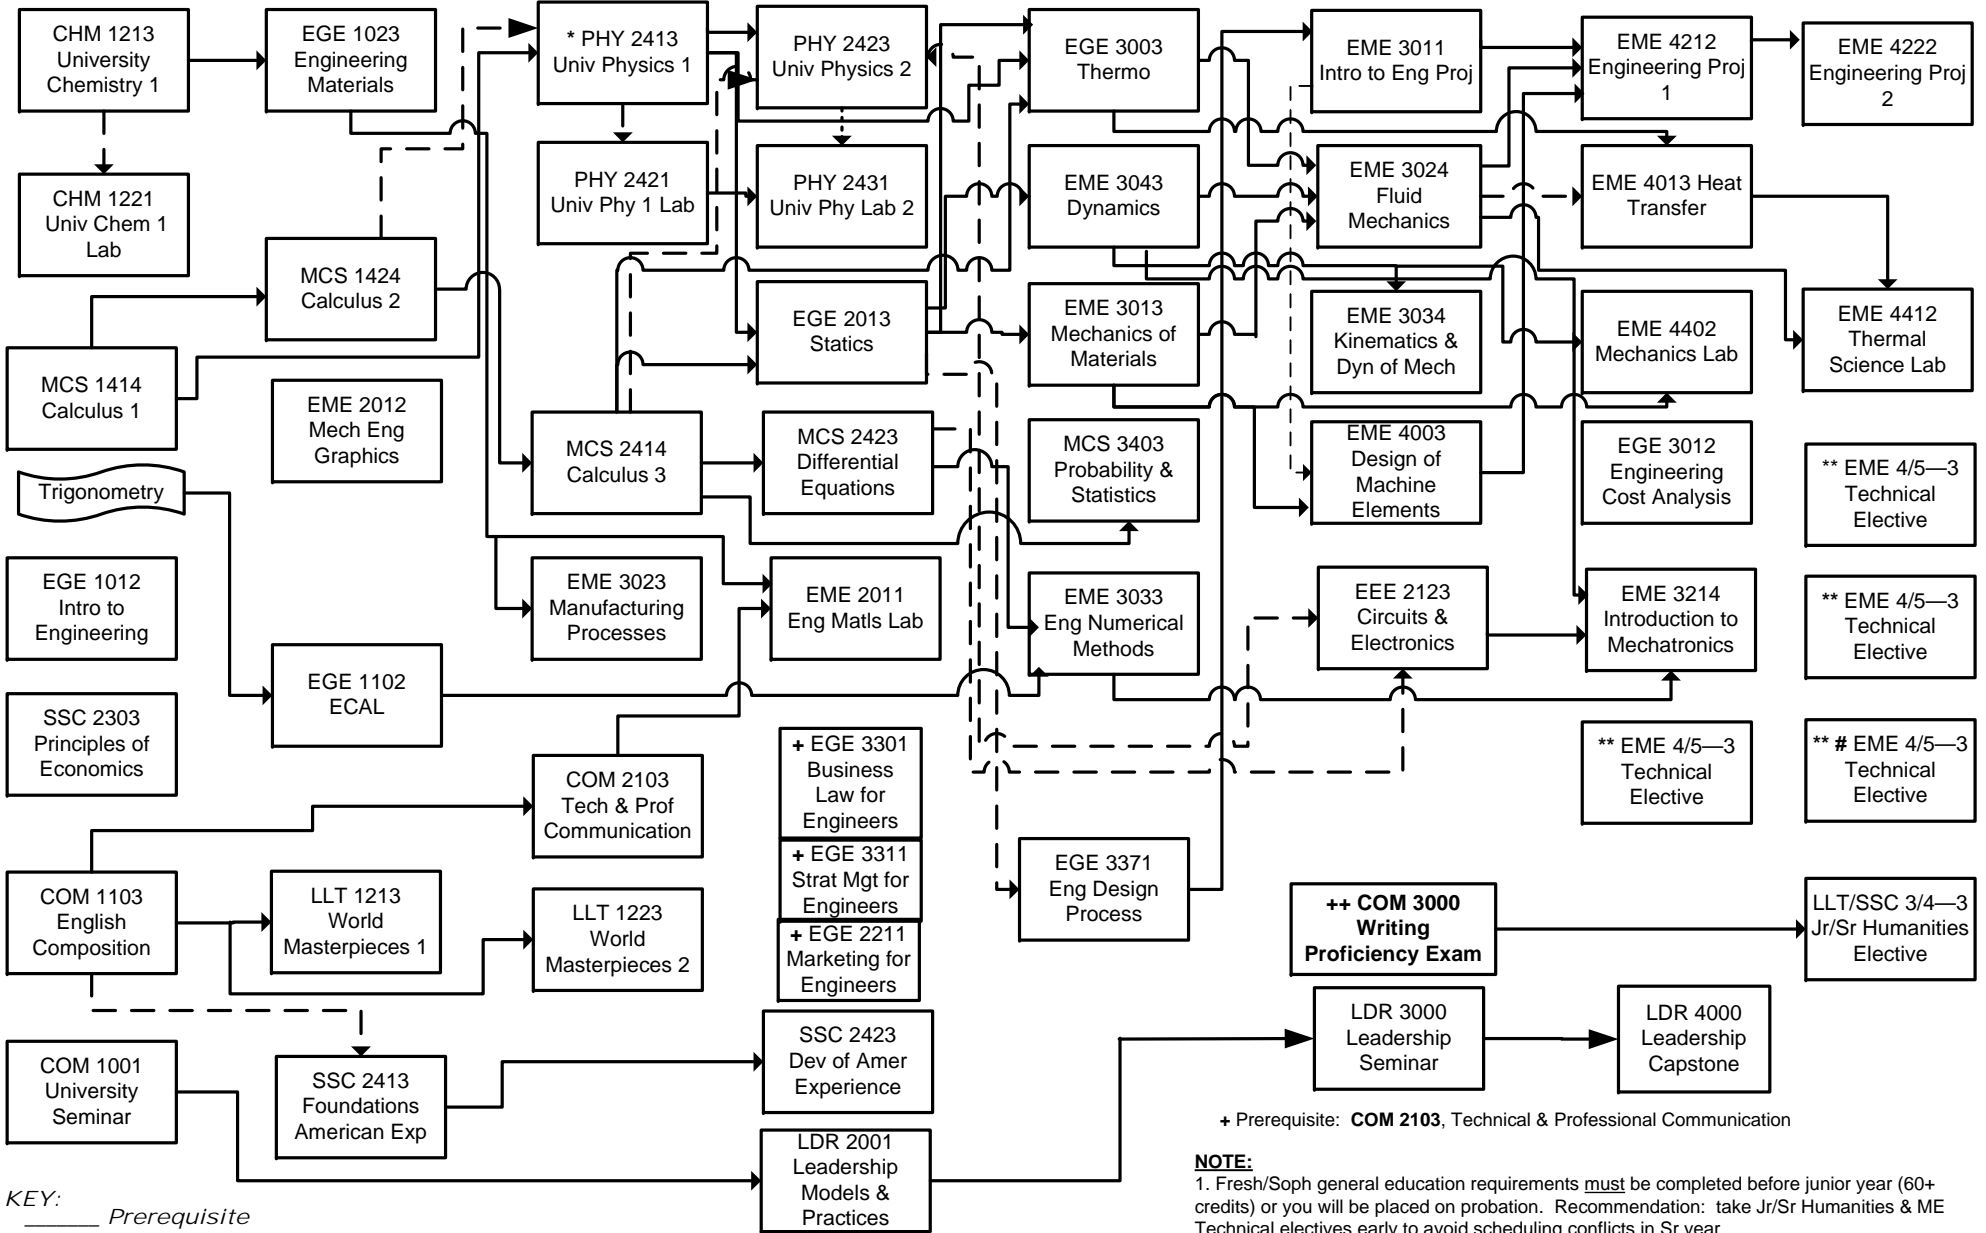

Bachelor of Science in Mechanical Engineering Degree Progression (effective Fall 2009 semester)

Freshmen

Sophomore

Junior

Senior

+ Prerequisite: COM 2103, Technical & Professional Communication

NOTE:
 1. Fresh/Soph general education requirements must be completed before junior year (60+ credits) or you will be placed on probation. Recommendation: take Jr/Sr Humanities & ME Technical electives early to avoid scheduling conflicts in Sr year.
 2. COM 3000 Writing Proficiency Exam is a graduation requirement; can be taken when 55 credits are completed and is a prerequisite for the JR/SR Humanities elective