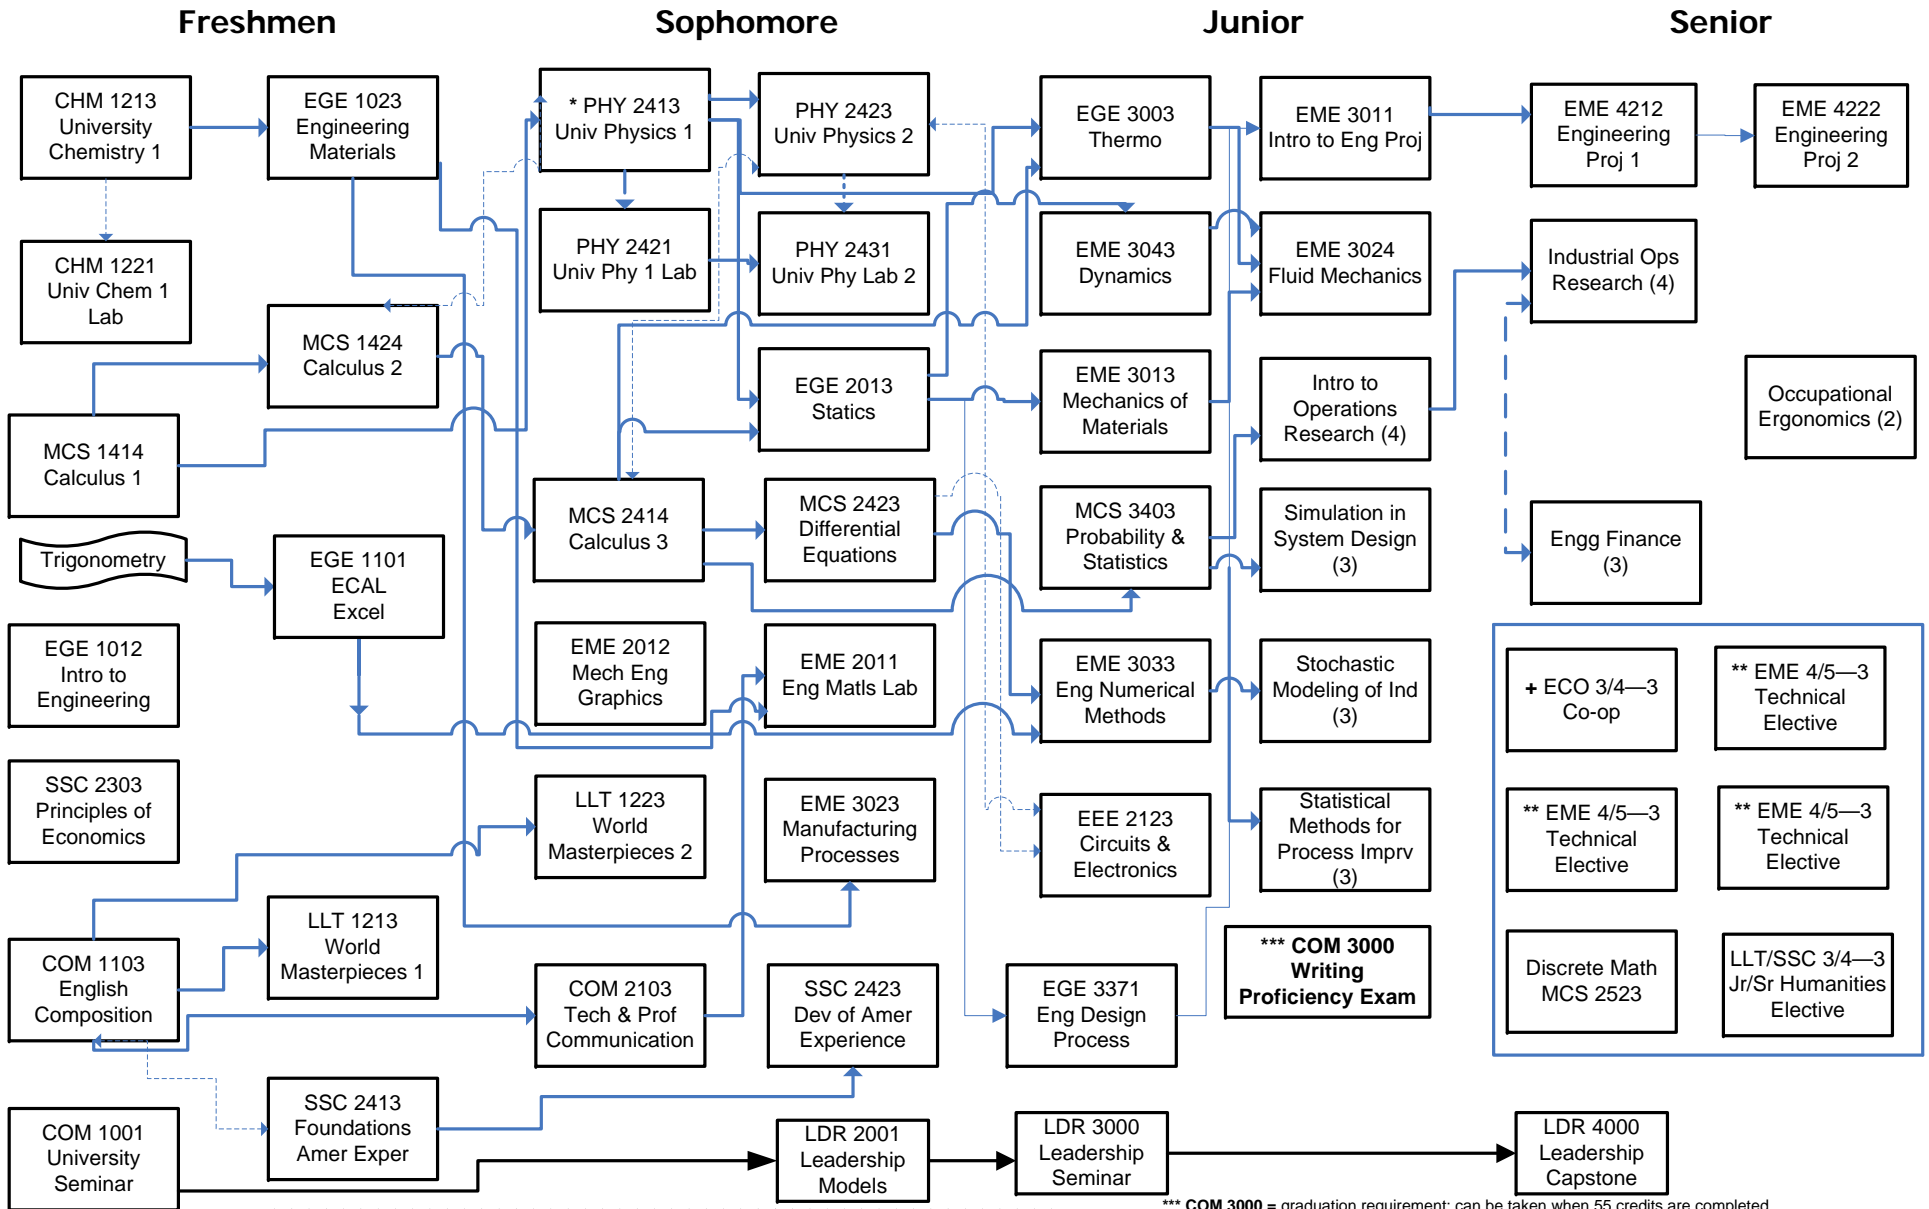

Bachelor of Science in Industrial Operations Engineering Degree Progression (effective Fall 2009)

KEY: _____ Prerequisite
 - - - - - Co-requisite

Fresh/Soph general education requirements must be completed before junior year (60+ credits) or you will be placed on probation. Recommendation: take Jr/Sr Humanities & ME Technical electives early to avoid scheduling conflicts in Sr year.

*** COM 3000 = graduation requirement; can be taken when 55 credits are completed

+ ECO 3/4-3 consists of ECO3001; ECO3101; ECO4001

MCS 3413 = required for students who matriculated Fall 1998 or later; or those who did not have any math/science elective transferred in. Students matriculating prior to Fall 1998, see Math/Science Electives list in ME office (E29)