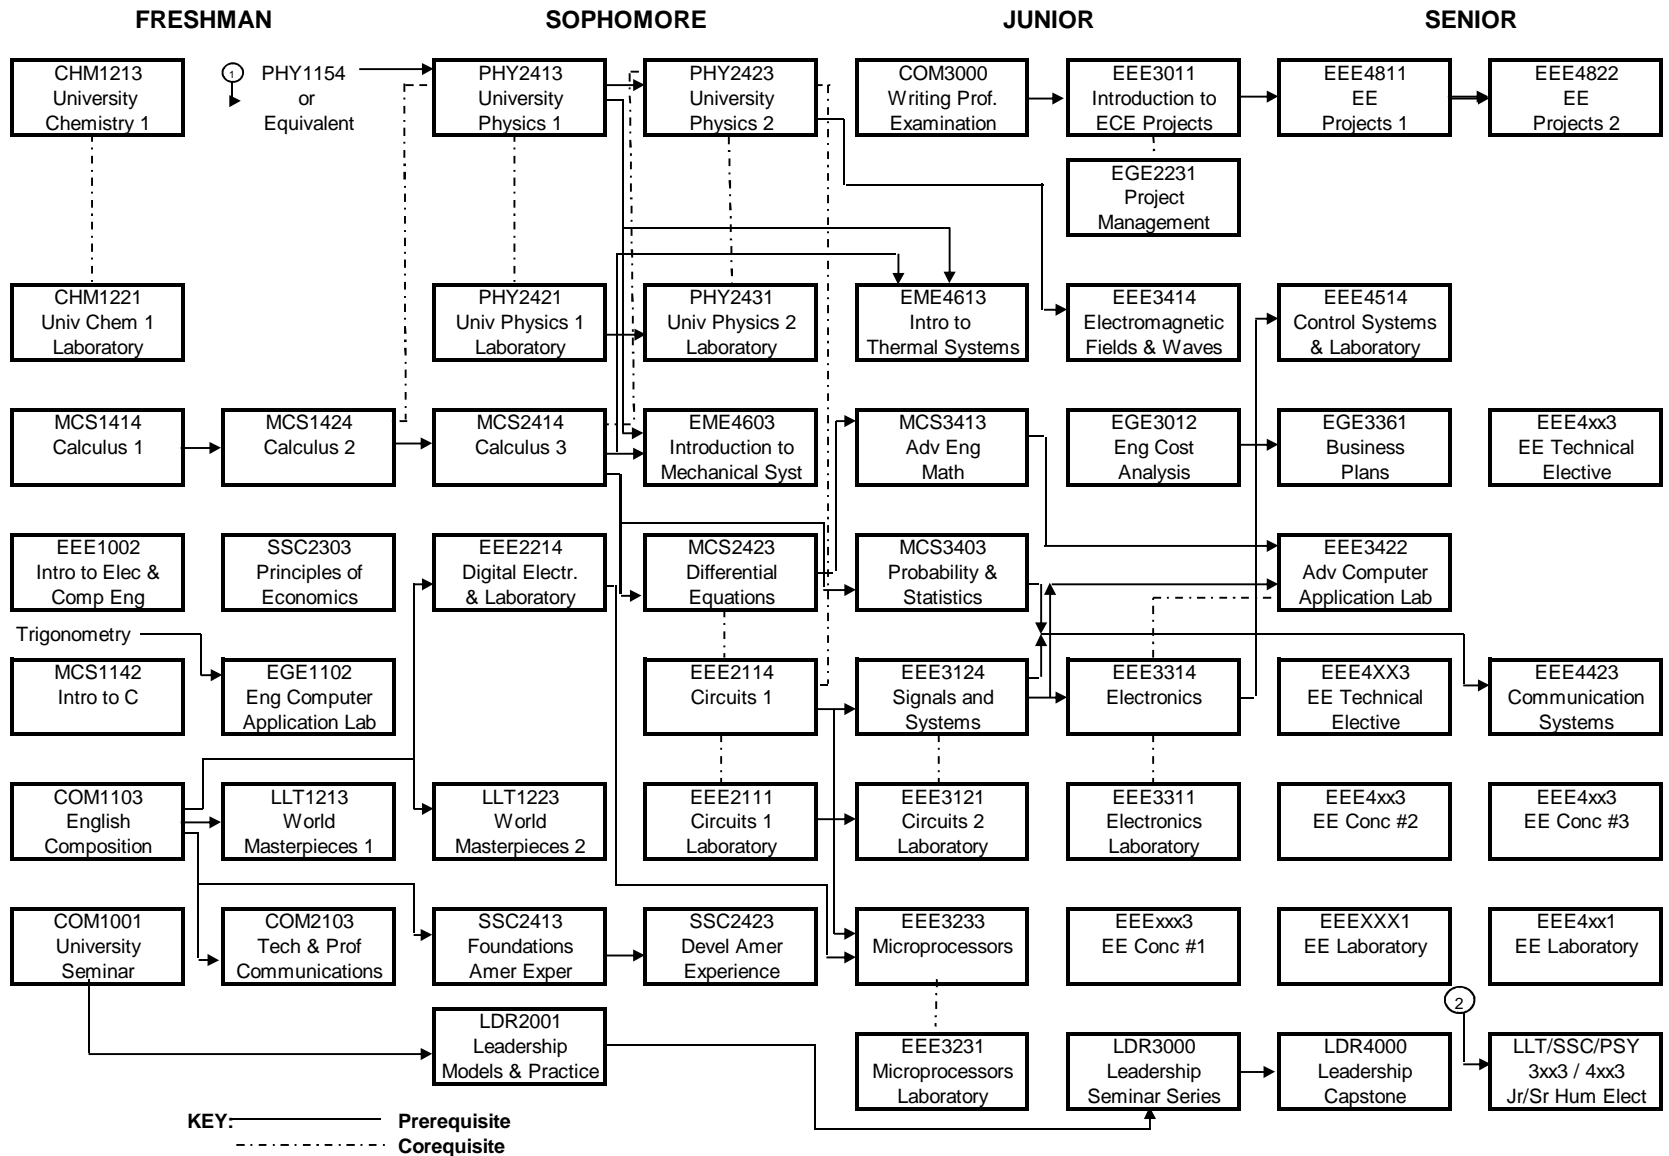

Bachelor of Science in Electrical Engineering

Effective Fall 2009

Computer Engineering	Bio-medical Engineering	Electronics Engineering	Electrical Energy Engineering
EEE3223 Adv Dig	BME3103 Bio Instr	EEE3223 Adv Digital	EEE3513 Intro to Electrical Syst
EEE4253 Cmp Arch 1	EE Lab BME3101	EEE4323 Adv Electronics	EEE4133 Electrical Machinery
EEE4243 Emb Sys	BME4103 Imaging	EEE4713 Optoelectronics	EEEXX3 Energy Tech. Elective
	EE Lab BME3002 Prac		
	BME4503 Bio-Physics		
		② COM3000 Writing Proficiency Examination	