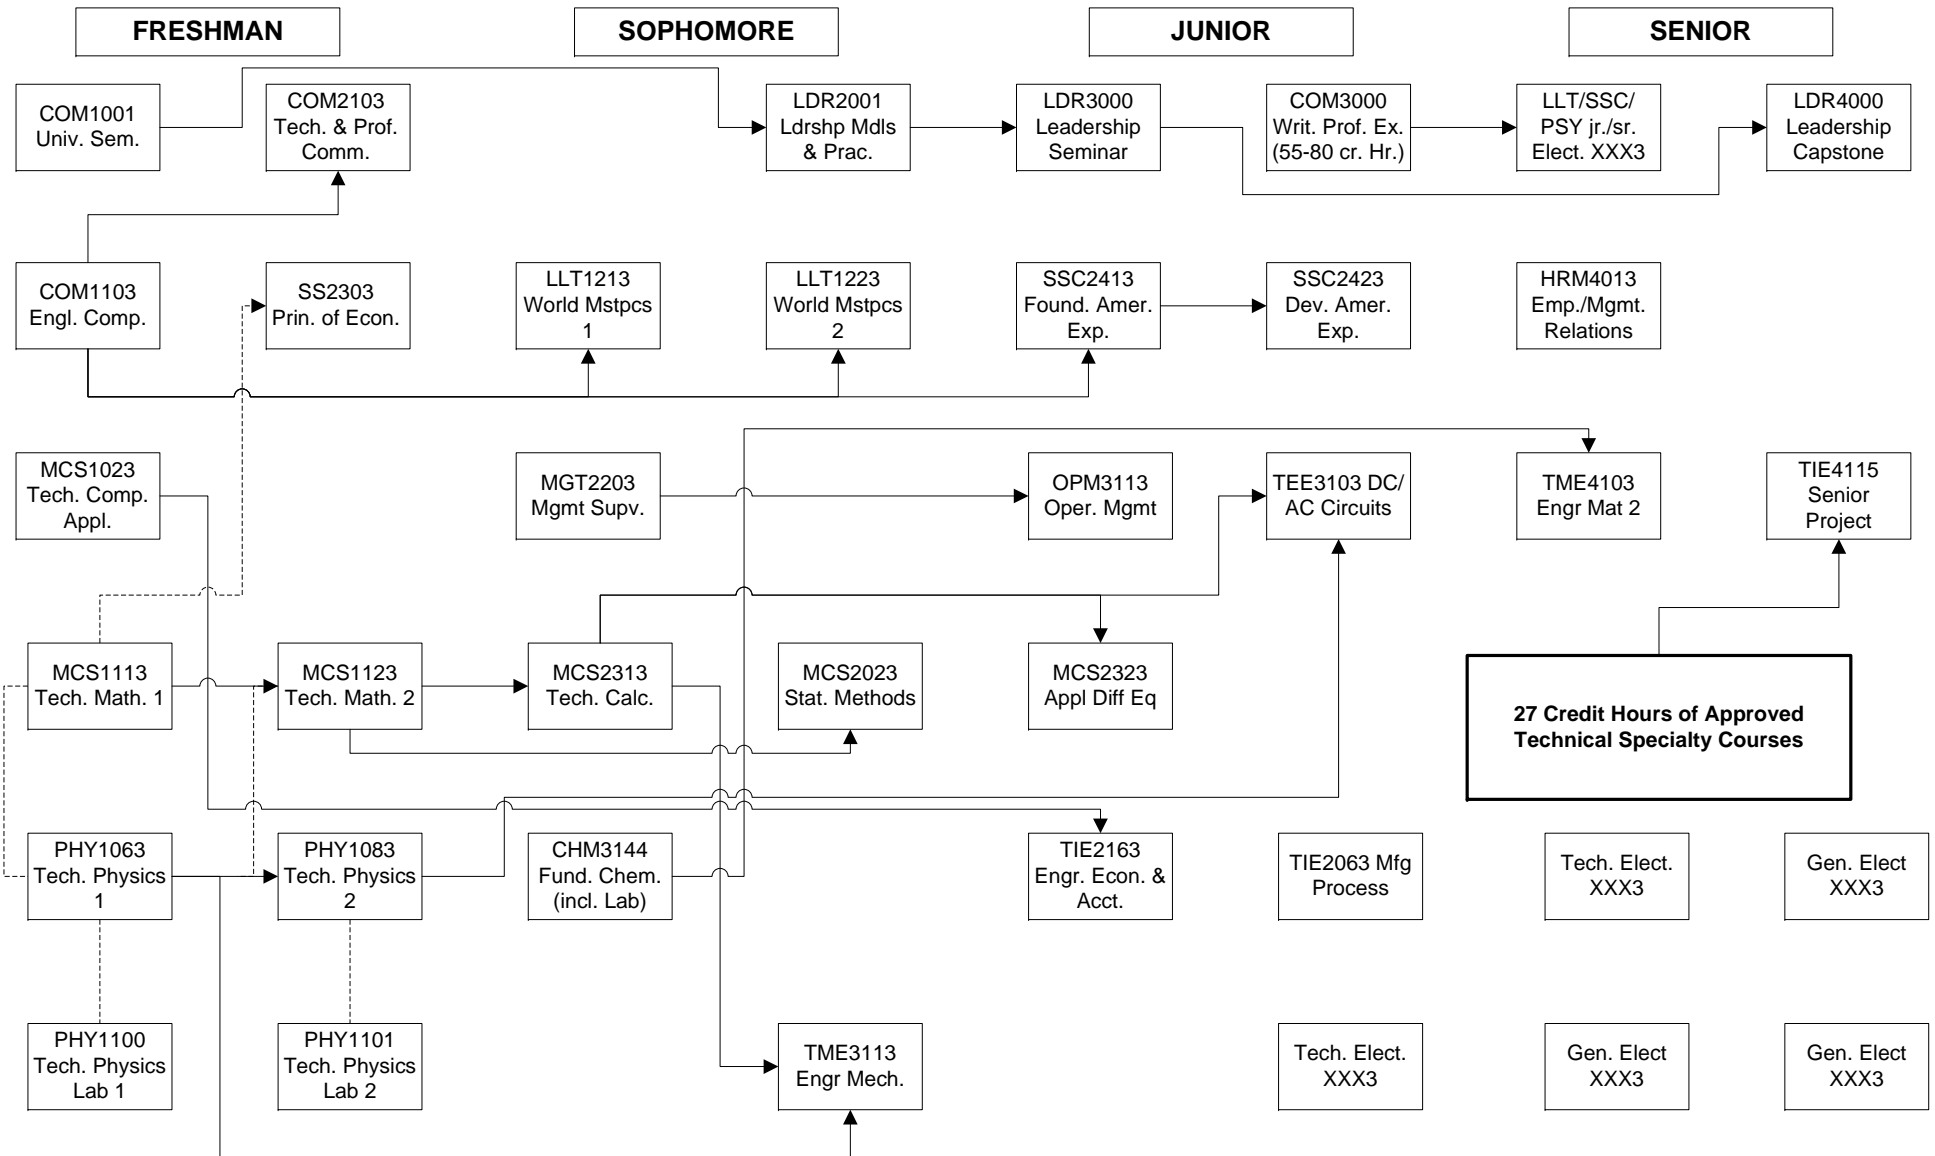

# Bachelor of Science in Engineering Technology

Total Credit Hours = 126

KEY: ——— Prerequisite  
 - - - - - Co-requisite