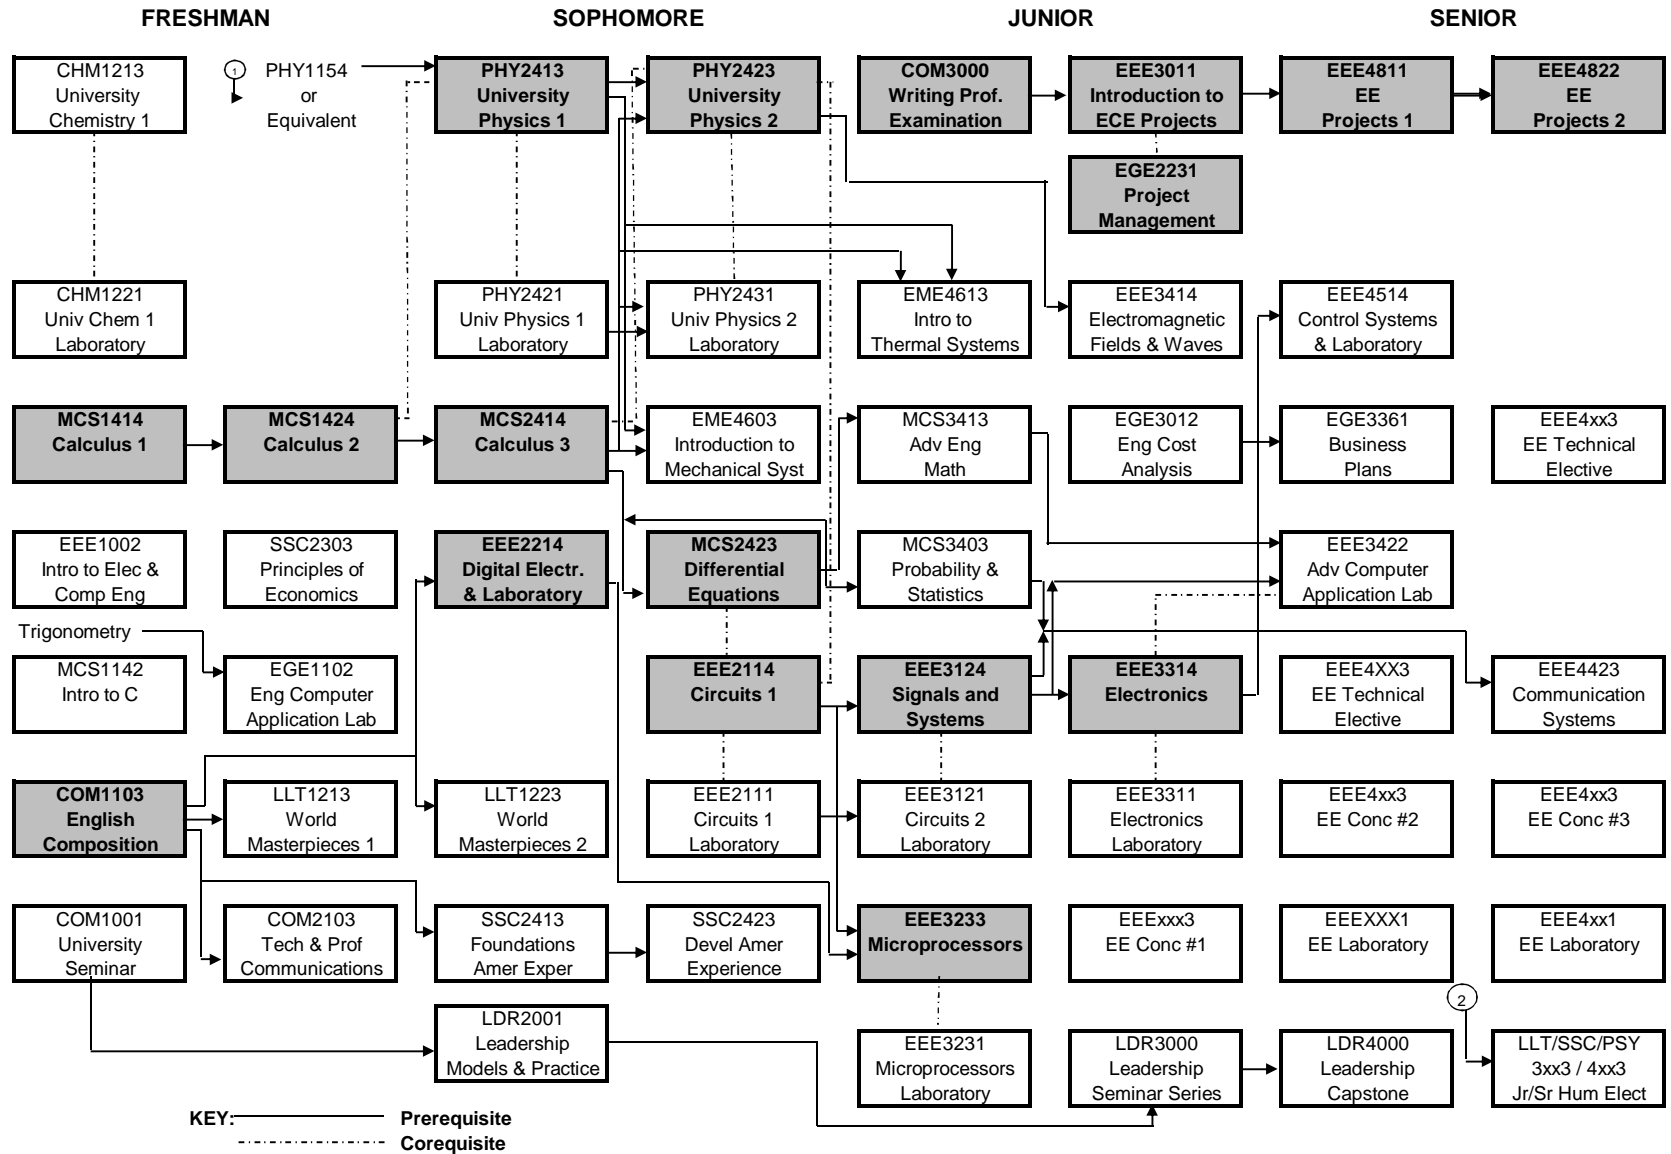

# Bachelor of Science in Electrical Engineering

Effective Fall 2009

**NOTES**

Take shaded courses as soon as pre-requisites allow.  
Not all pre-requisites are shown.

<i>Computer Engineering</i>	<i>Bio-medical Engineering</i>	<i>Electronics Engineering</i>	<i>Electrical Energy Engineering</i>
EEE3223 Adv Dig	BME3103 Bio Instr	EEE3223 Adv Digital	EEE3513 Intro to Electrical Syst
EEE4253 Cmp Arch 1	EE Lab BME3101	EEE4323 Adv Electronics	EEE4133 Electrical Machinery
EEE4243 Emb Sys	BME4103 Imaging	EEE4713 Optoelectronics	EEEXX3 Energy Tech. Elective
	EE Lab BME3002 Prac		
	BME4503 Bio-Physics		

① Credit for this course does not count toward the EE Degree  
Edited June 23, 2011

② COM3000 Writing Proficiency Examination