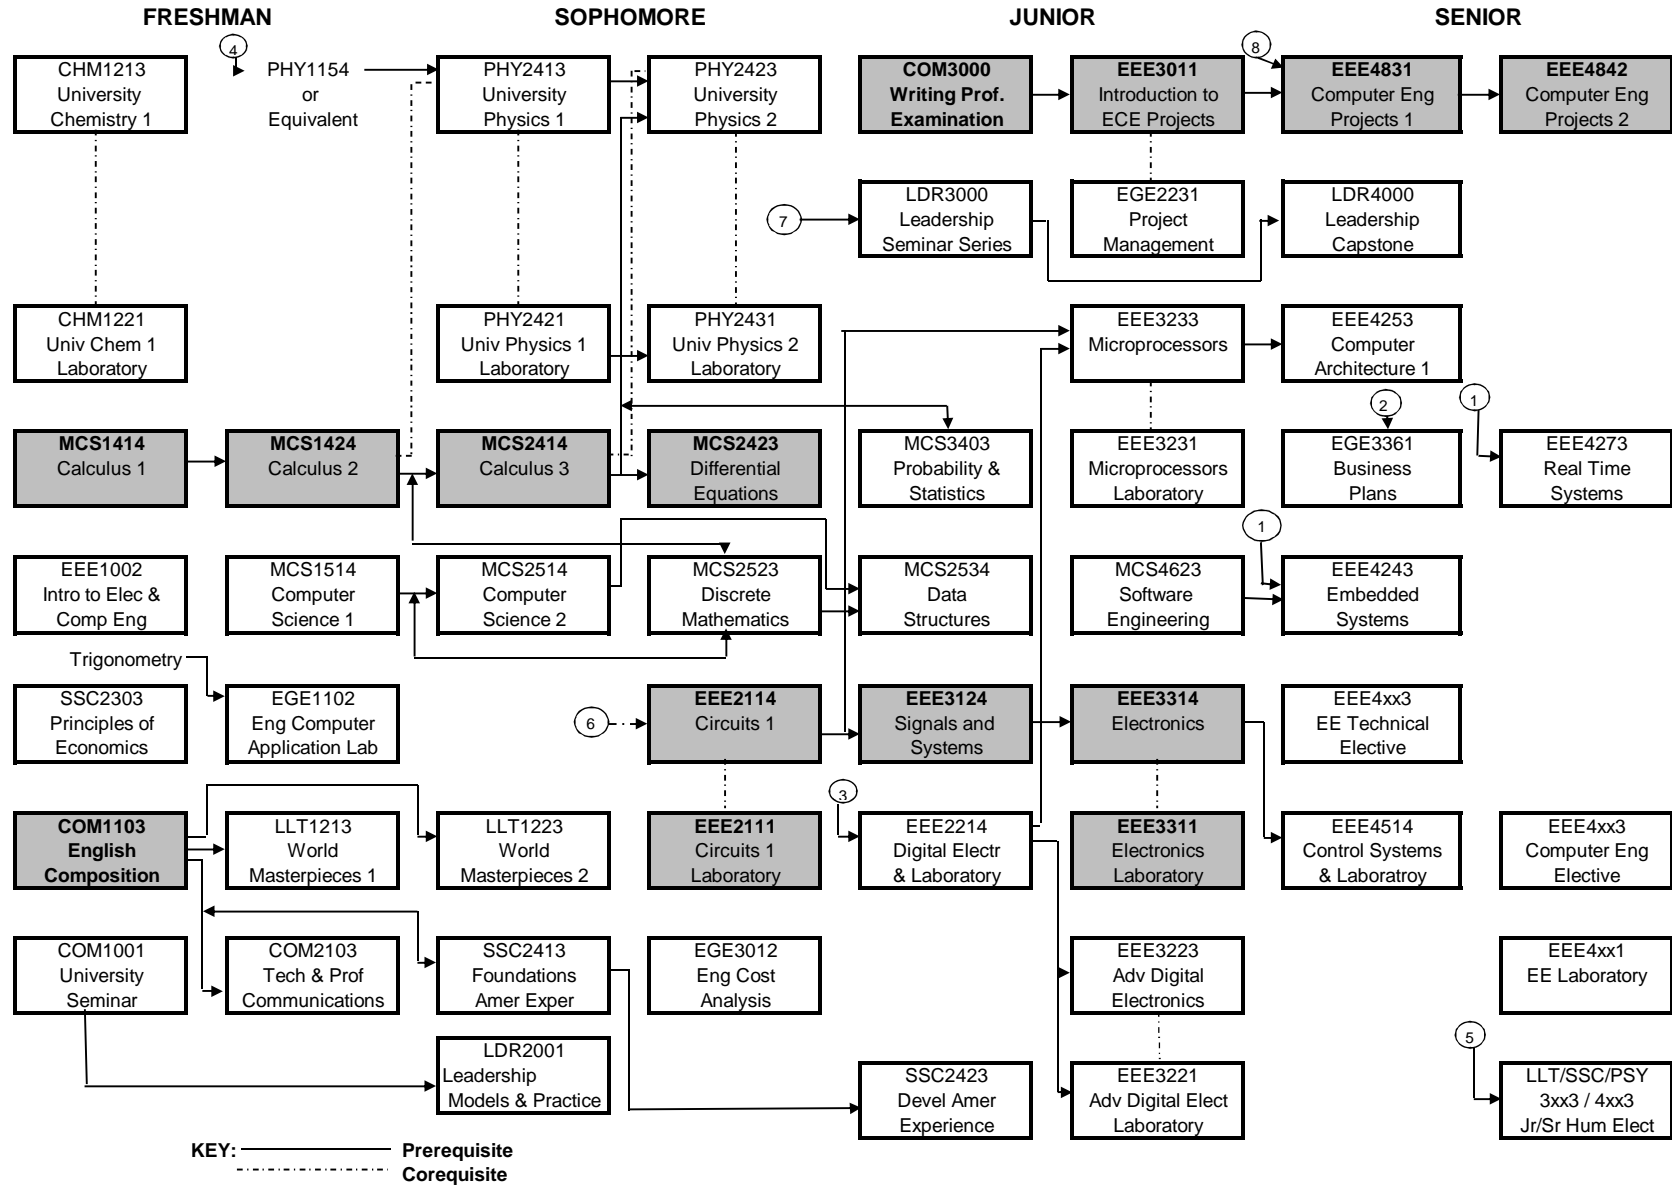

# Bachelor of Science in Computer Engineering

Effective Fall 2011

For timely graduation take shaded courses as soon as prerequisites allow.

- ① EEE3233 Microprocessors; MCS2514 Computer Science 2
- ② EGE3012 Eng Cost Analysis
- ③ COM1103 and Sophomore Standing
- ④ Credit for this course does not count toward the Comp. Eng. Degree
- ⑤ COM3000 Writing Proficiency Examination
- ⑥ Corequisites MCS2423 and PHY2423
- ⑦ LDR2001
- ⑧ EEE 3314, EEE 3233, EGE 2231