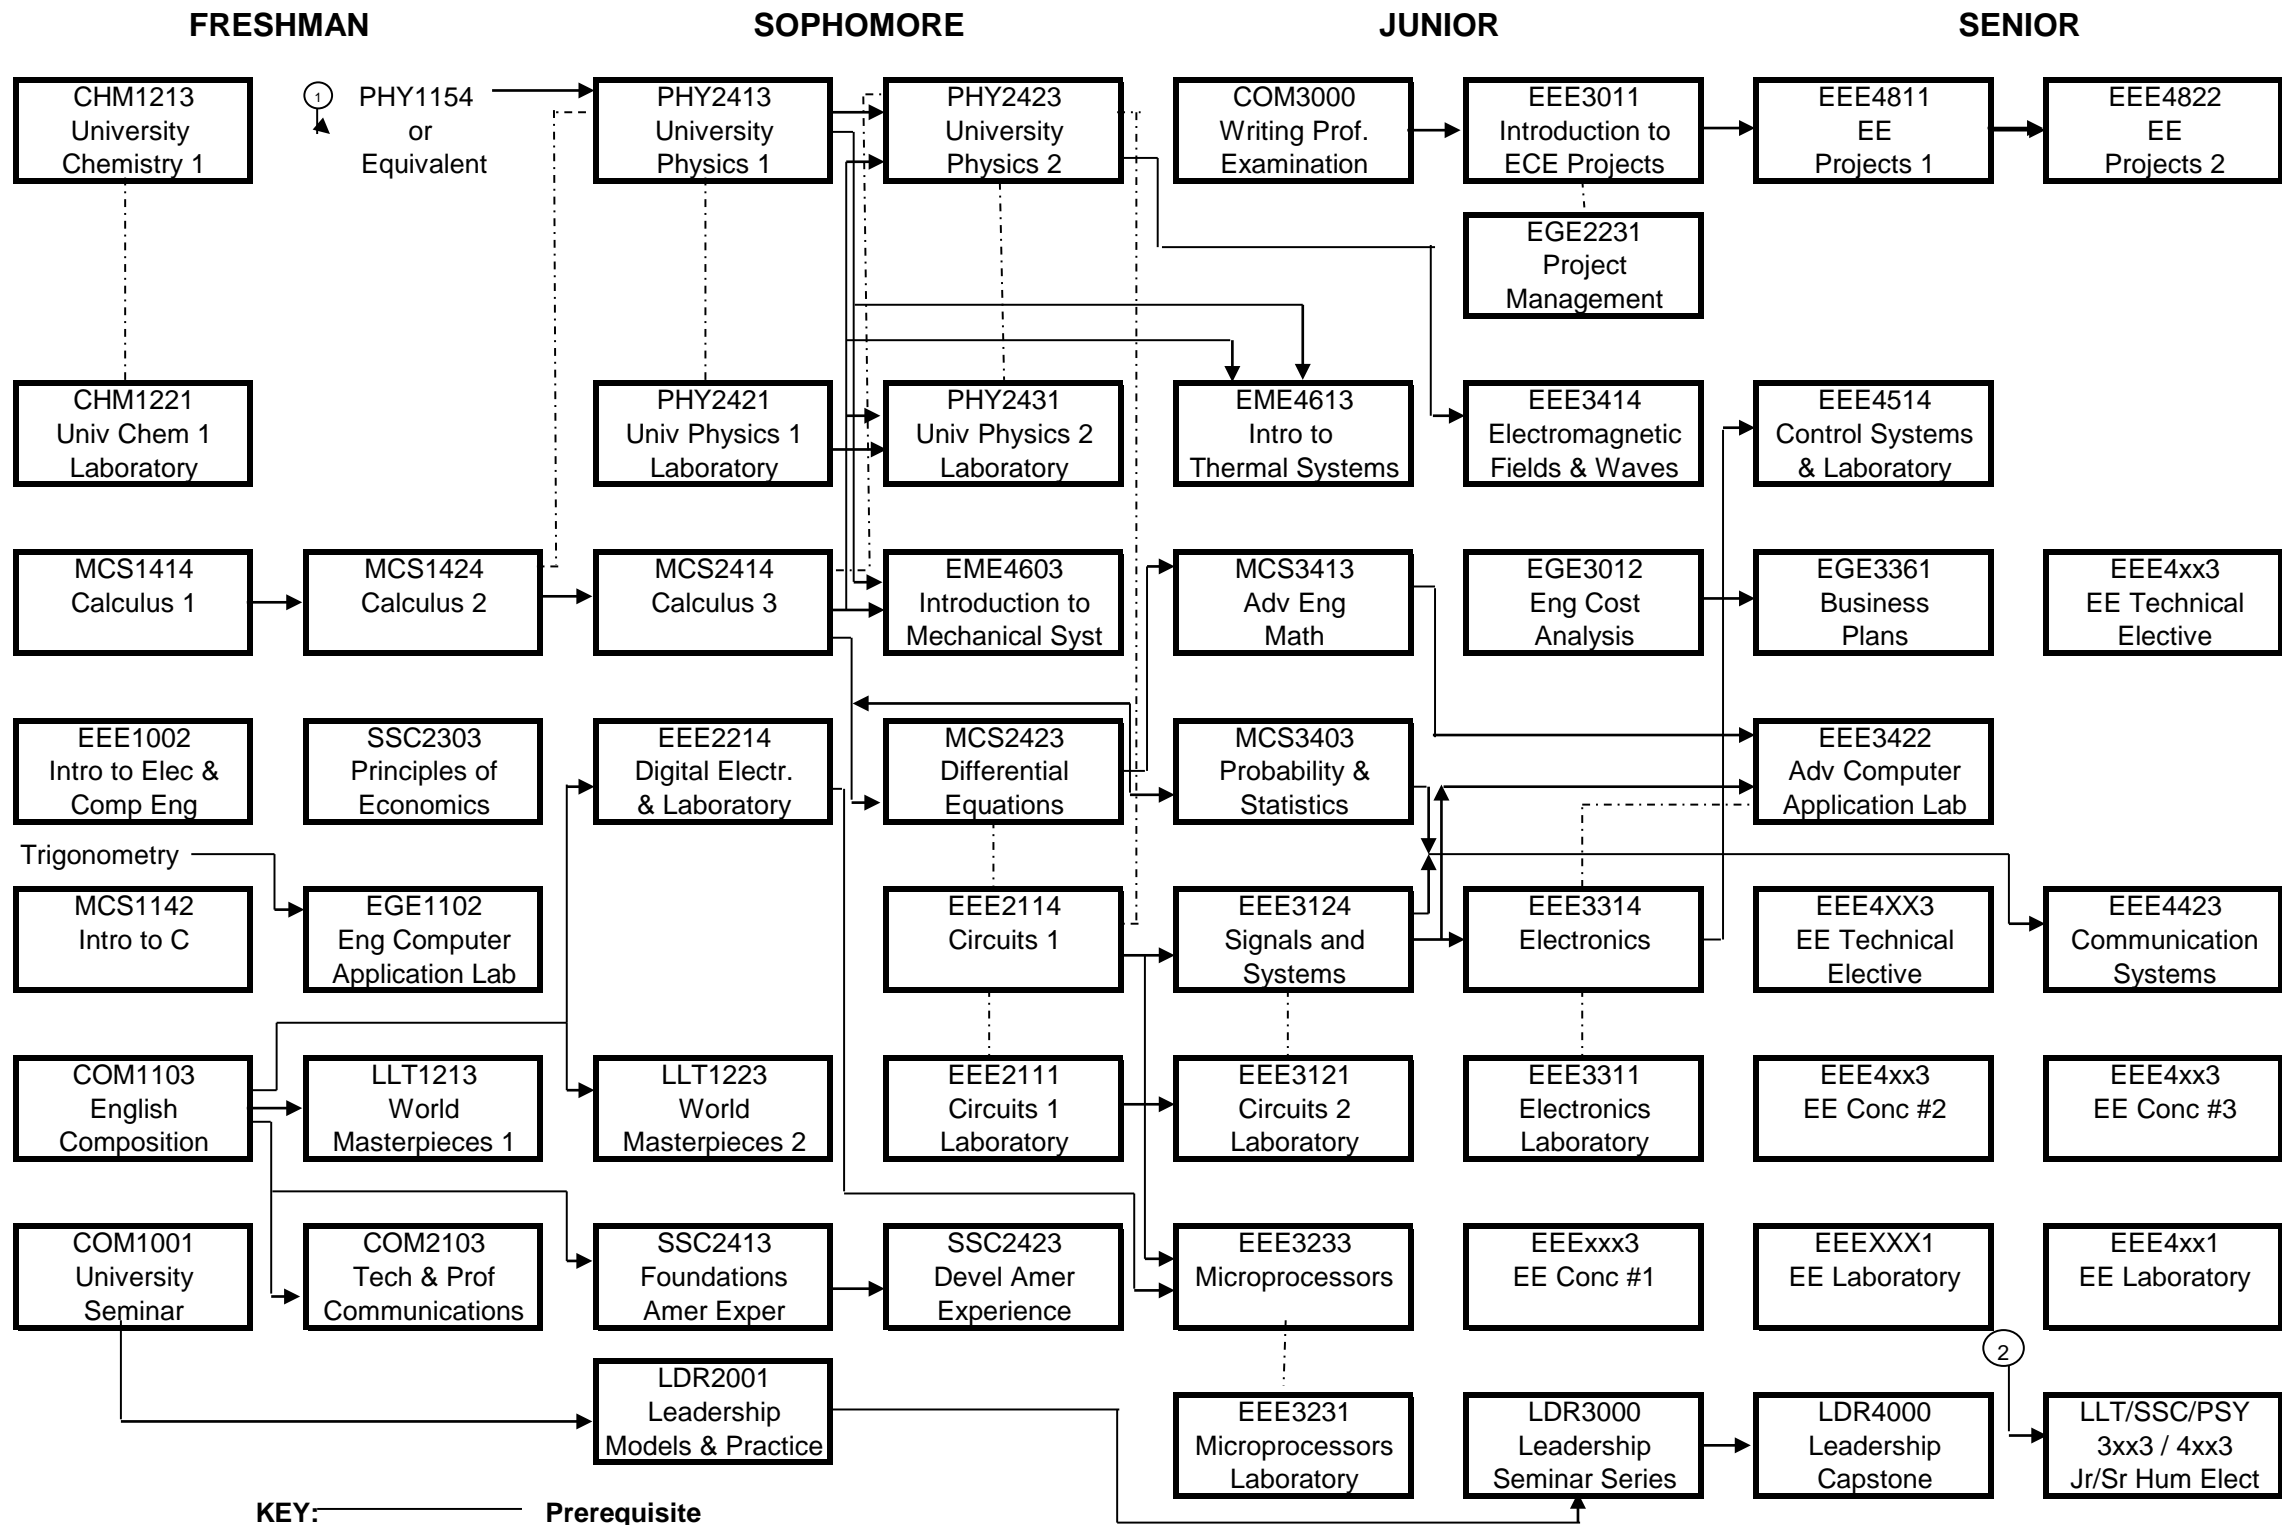

Bachelor of Science in Electrical Engineering

Effective Fall 2011

KEY: ——— Prerequisite
 - - - - - Corequisite

| | | | | |
|--|-----------------------------|--------------------------------|---|--------------------------------------|
| NOTES | <i>Computer Engineering</i> | <i>Bio-medical Engineering</i> | <i>Electronics Engineering</i> | <i>Electrical Energy Engineering</i> |
| | EEE3223 Adv Dig | BME3103 Bio Instr | EEE3223 Adv Digital | EEE3513 Intro to Electrical Syst |
| | EEE4253 Cmp Arch 1 | EE Lab BME3101 | EEE4323 Adv Electronics | EEE4133 Electrical Machinery |
| | EEE4243 Emb Sys | BME4103 Imaging | EEE4713 Optoelectronics | EEEXX3 Energy Tech. Elective |
| | EE Lab BME3002 Prac | | | |
| | BME4503 Bio-Physics | | | |
| ① Credit for this course does not count toward the EE Degree | | | ② COM3000 Writing Proficiency Examination | |