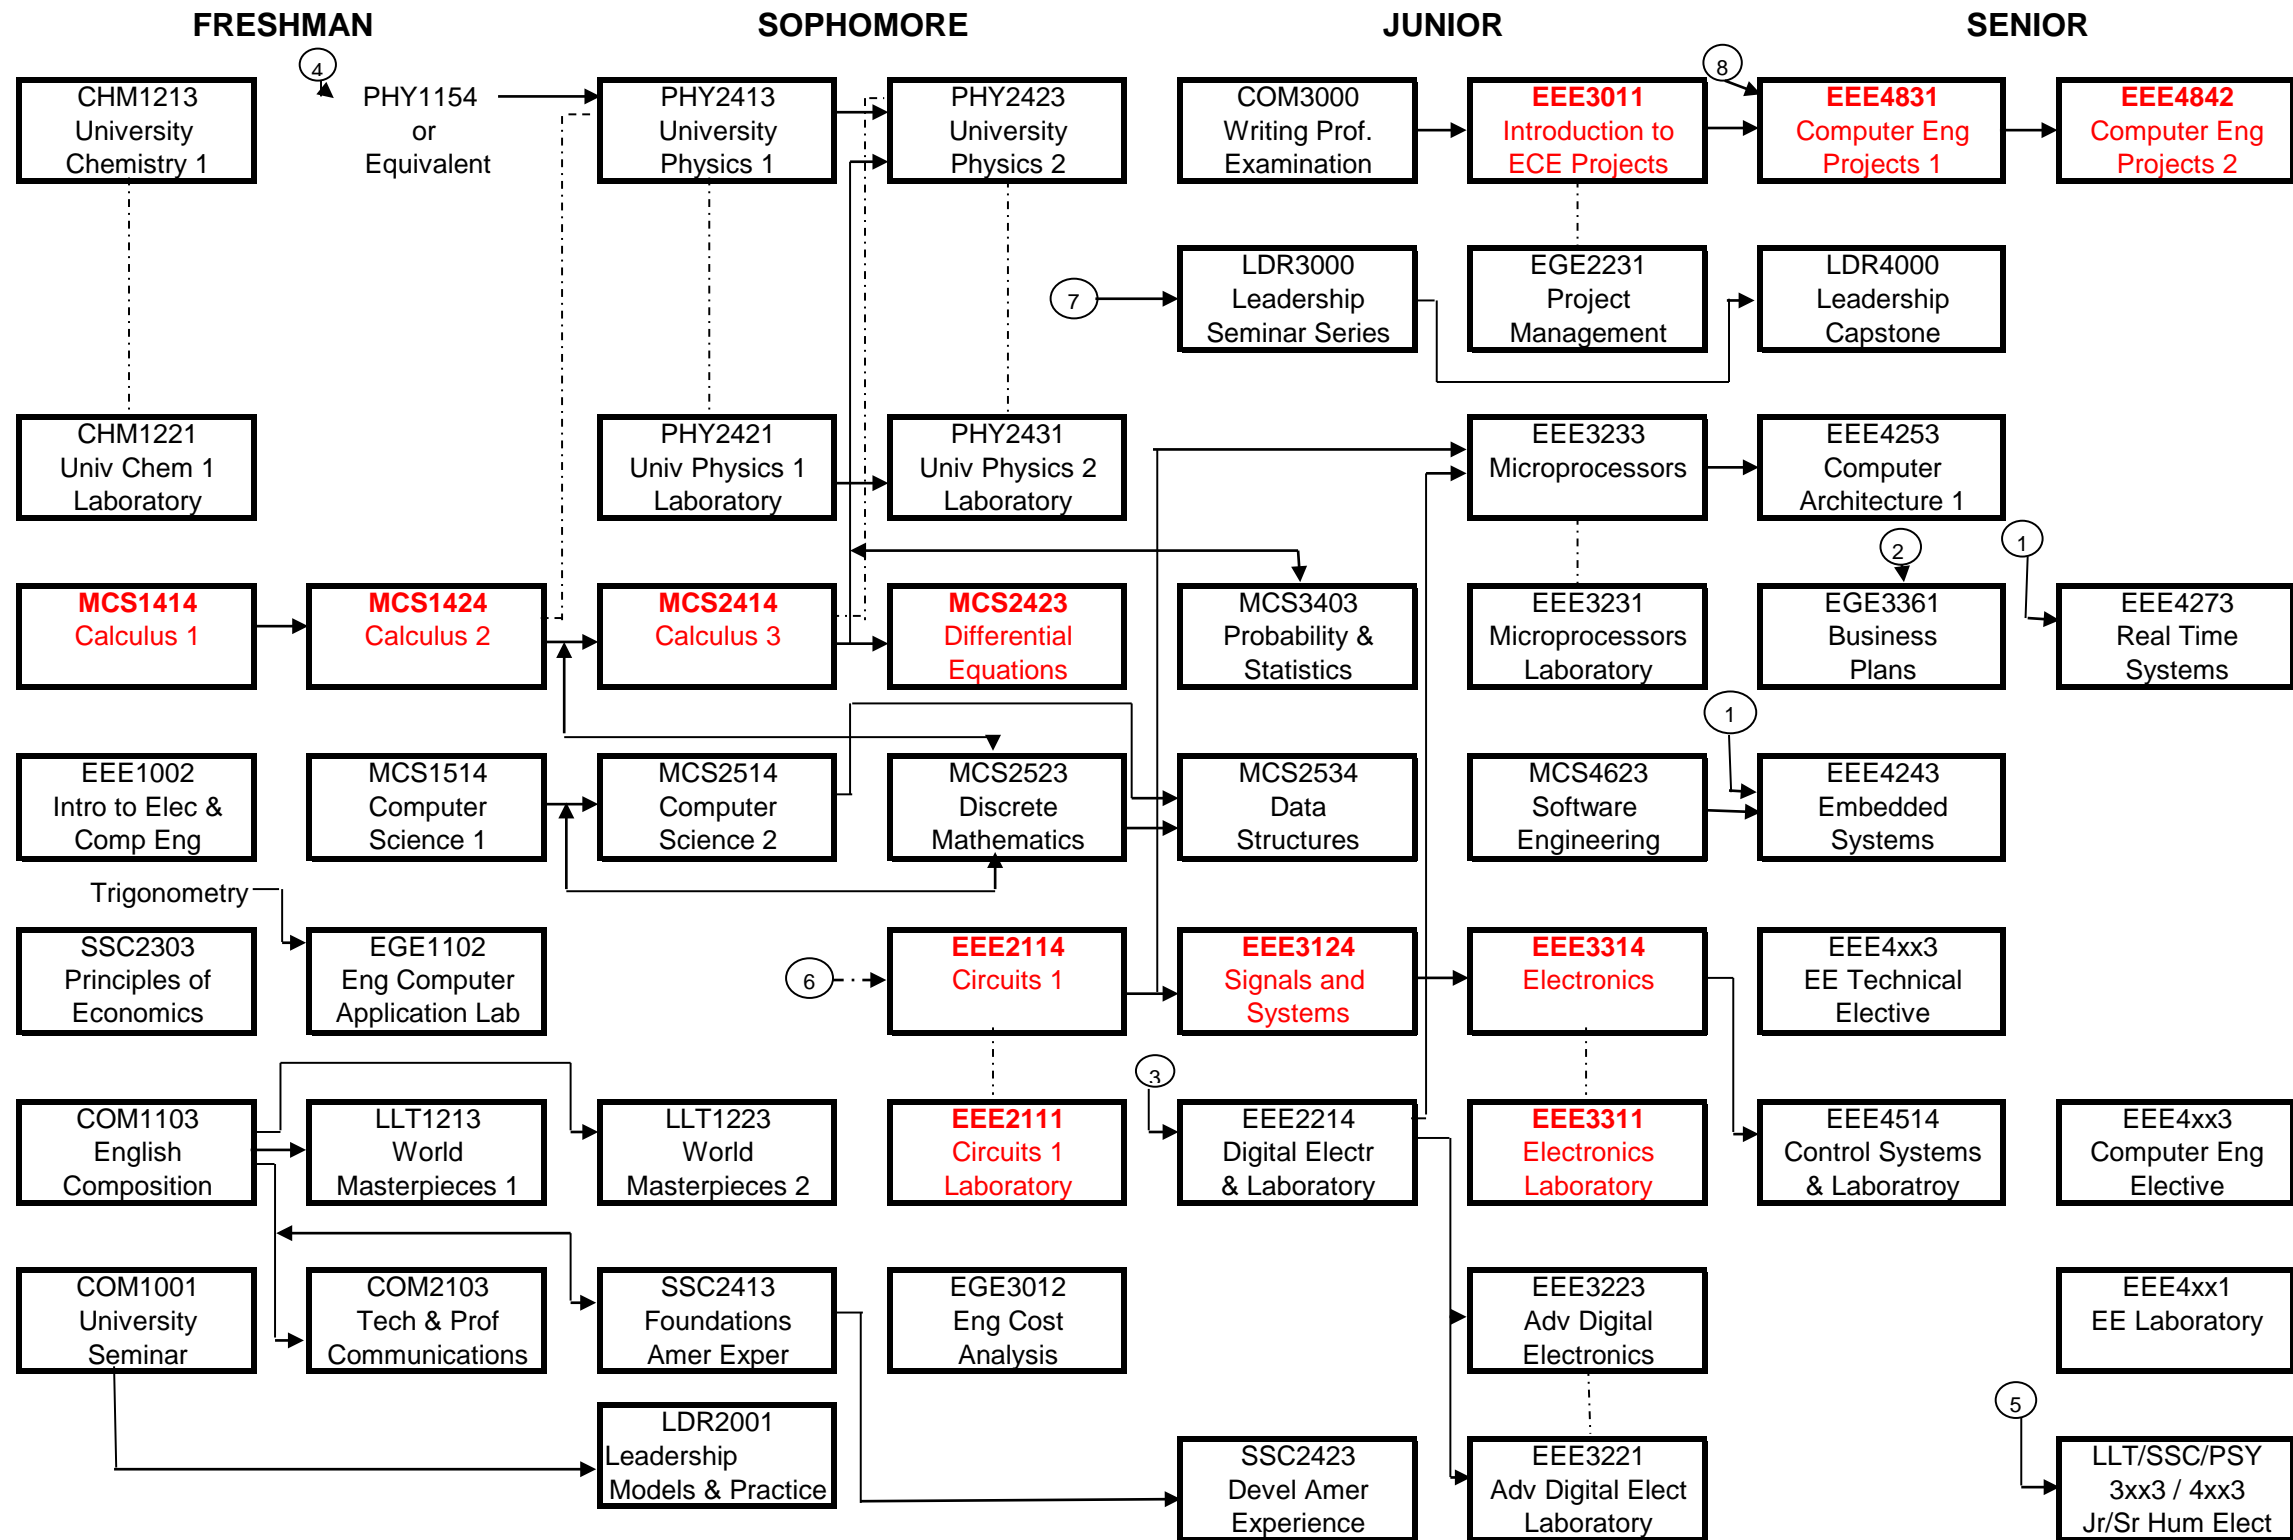

Bachelor of Science in Computer Engineering

Effective Fall 2011

For timely graduation take courses in **BOLD** as soon as prerequisites allow.

- ① EEE3233 Microprocessors; MCS2514 Computer Science 2
- ② EGE3012 Eng Cost Analysis
- ③ COM1103 and Sophomore Standing
- ④ Credit for this course does not count toward the Comp. Eng. Degree

- ⑤ COM3000 Writing Proficiency Examination
- ⑥ Corequisites MCS2423 and PHY2423
- ⑦ LDR2001
- ⑧ EEE 3314, EEE 3233, EGE 2231