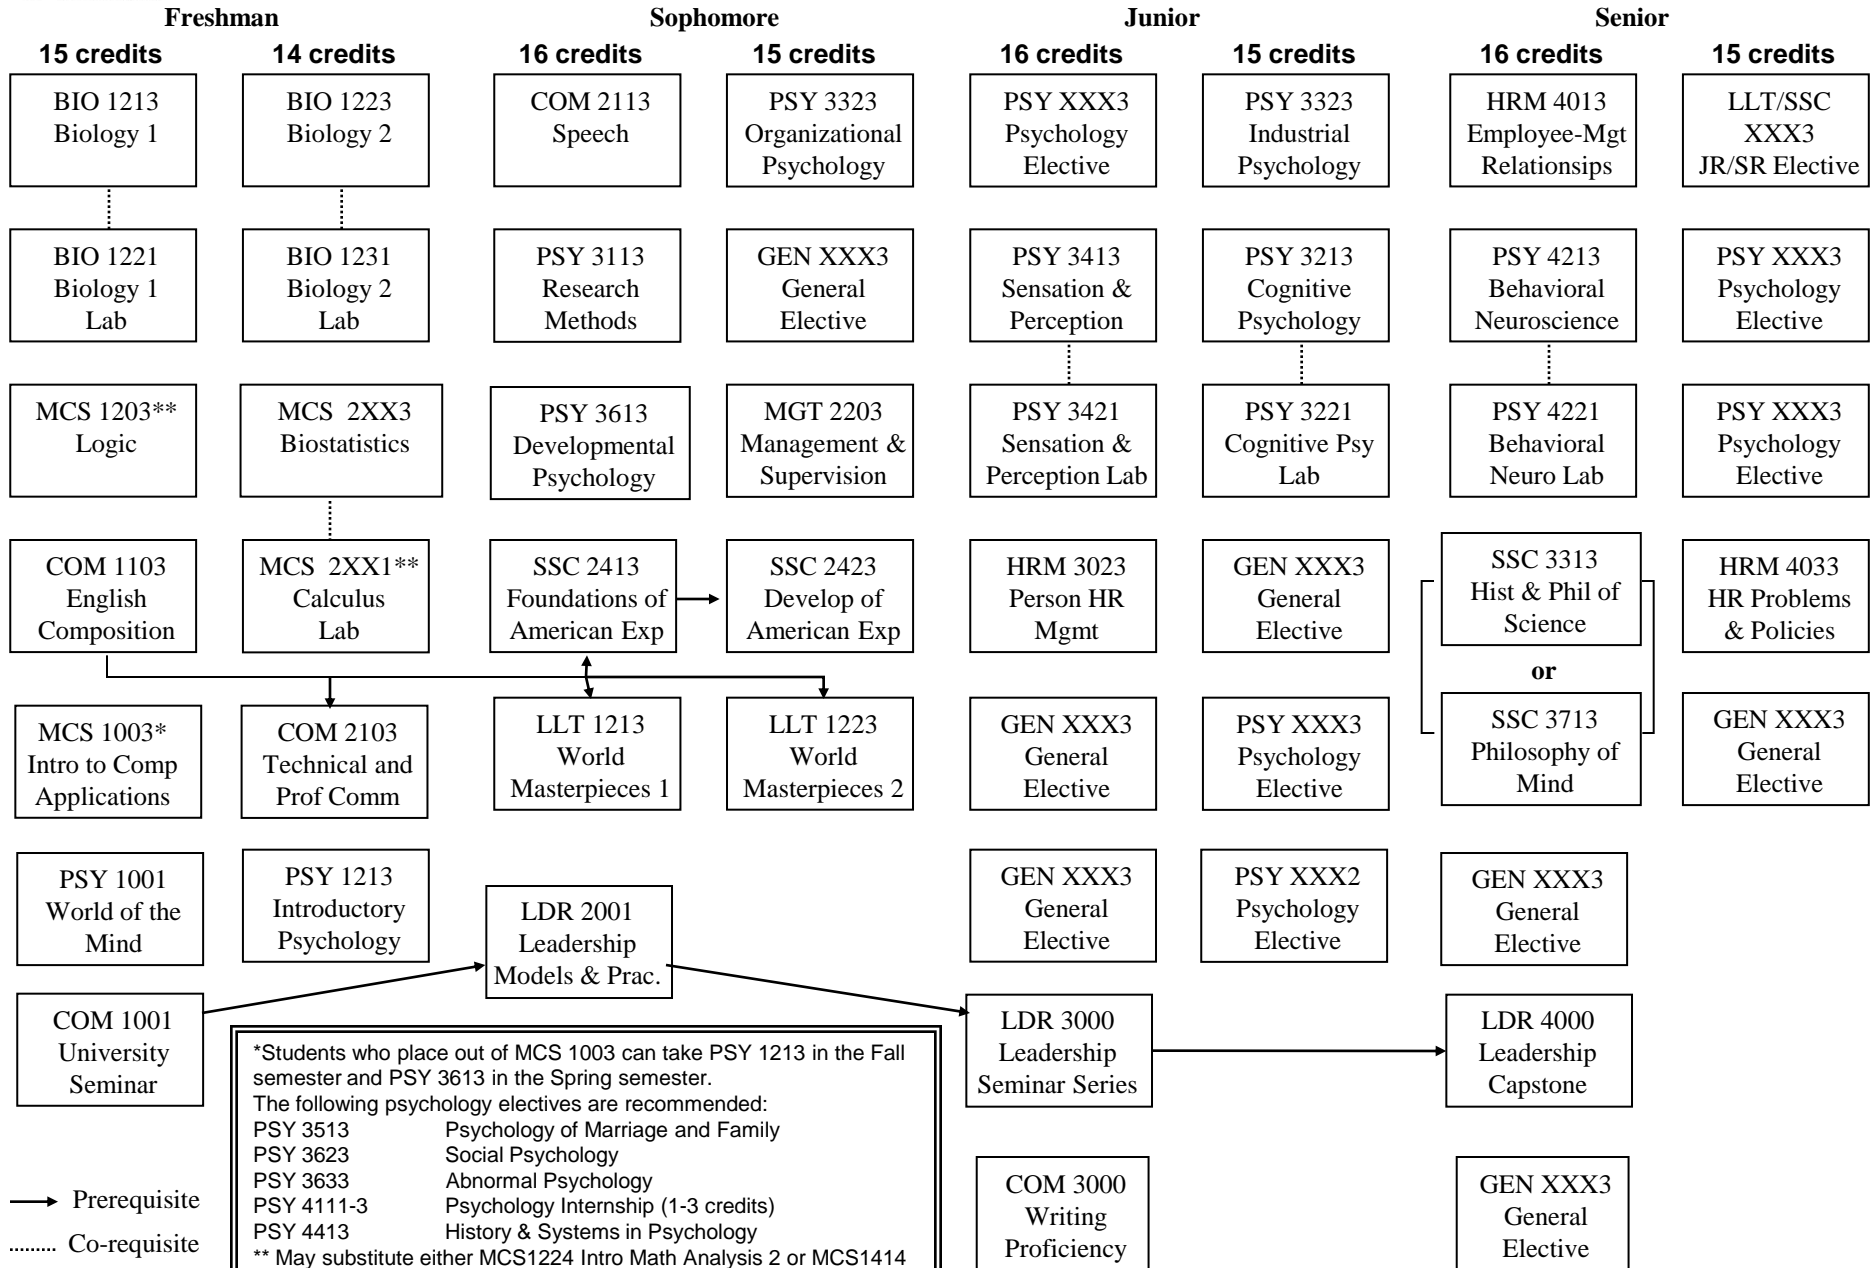

**Bachelor of Science in Psychology: Industrial/Organizational Psychology - 122 credits**

→ Prerequisite  
 ..... Co-requisite