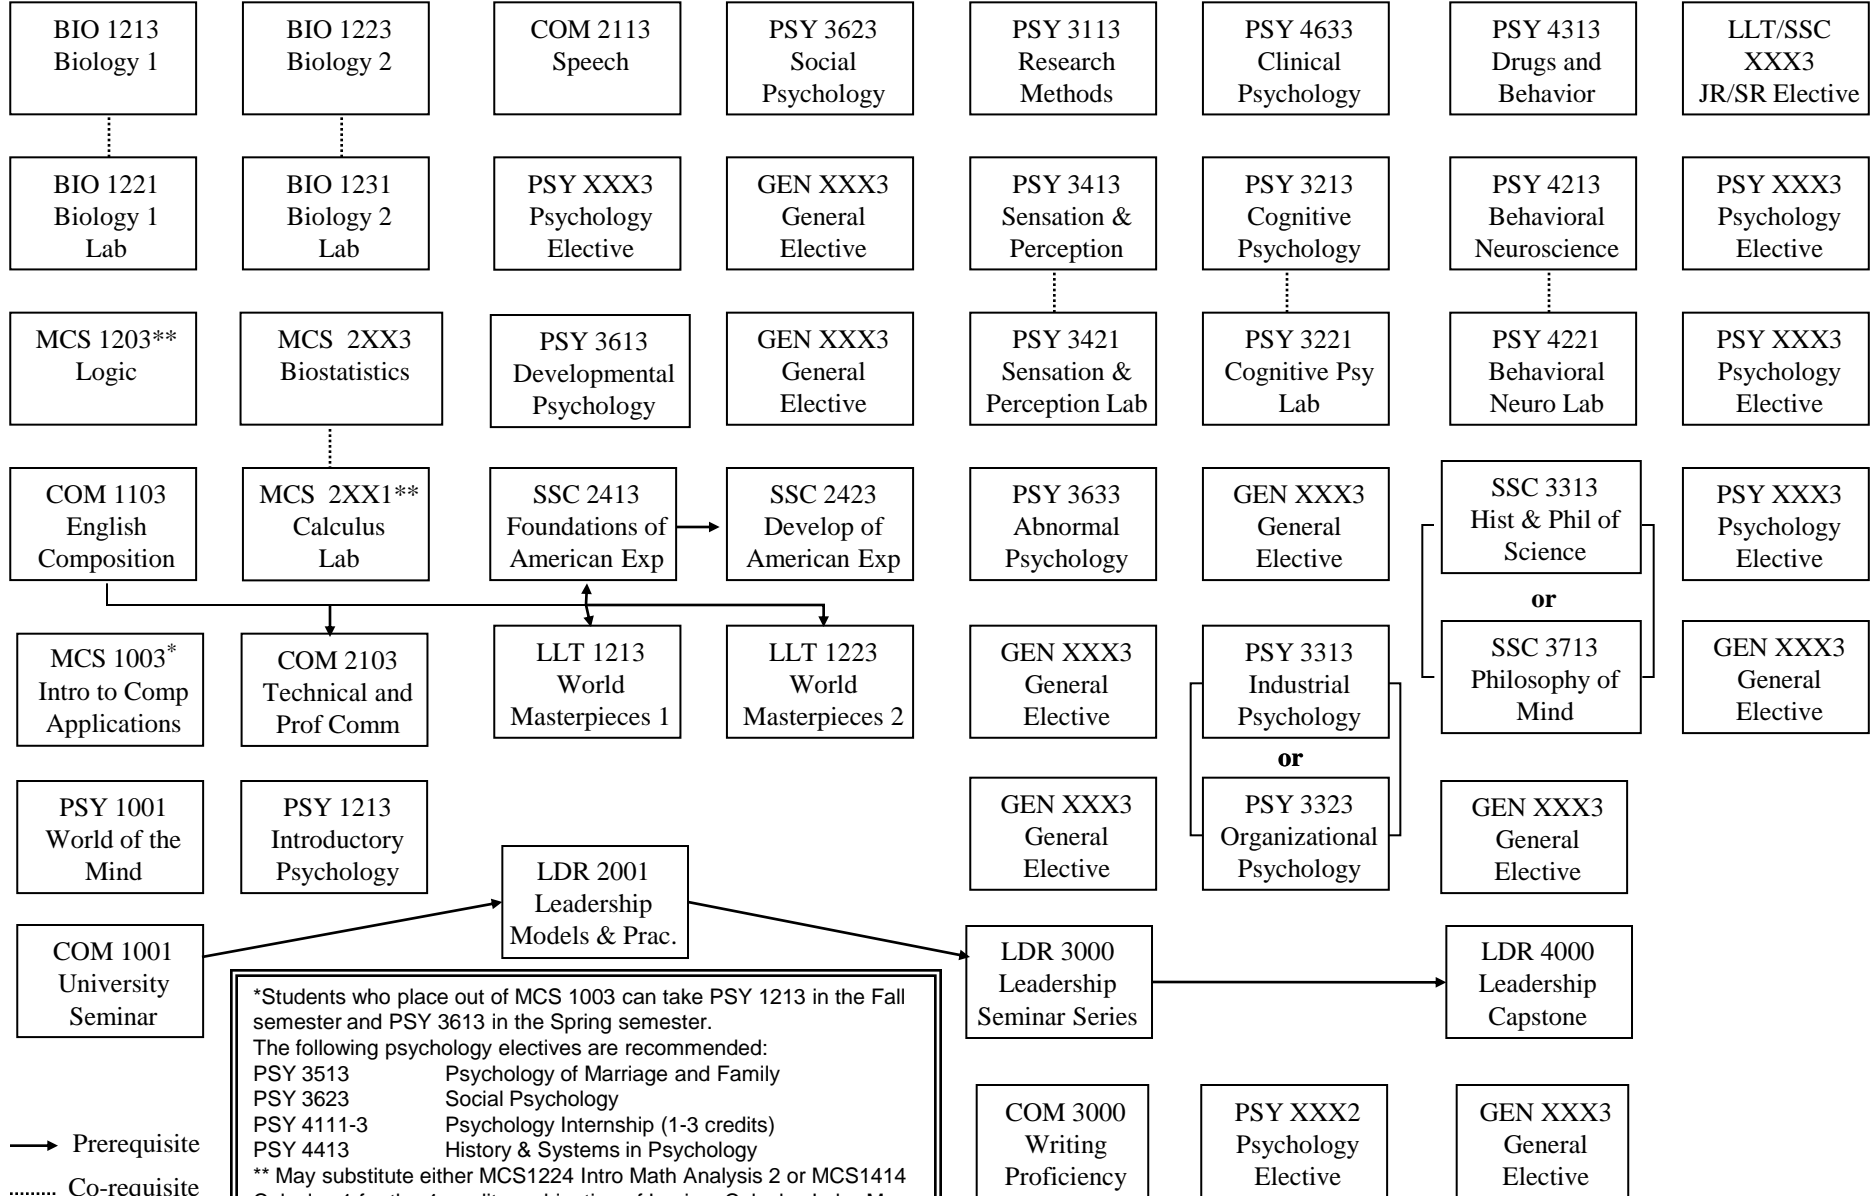

Bachelor of Science in Psychology: *Clinical Psychology - 122 credits*

Freshman

Sophomore

Junior

Senior

15 credits

14 credits

16 credits

15 credits

16 credits

15 credits

16 credits

15 credits

*Students who place out of MCS 1003 can take PSY 1213 in the Fall semester and PSY 3613 in the Spring semester.
 The following psychology electives are recommended:
 PSY 3513 Psychology of Marriage and Family
 PSY 3623 Social Psychology
 PSY 4111-3 Psychology Internship (1-3 credits)
 PSY 4413 History & Systems in Psychology
 ** May substitute either MCS1224 Intro Math Analysis 2 or MCS1414 Calculus 1 for the 4-credit combination of Logic + Calculus Lab. May also replace MCS1203 Logic with MCS1214 Intro Math Analysis 1.