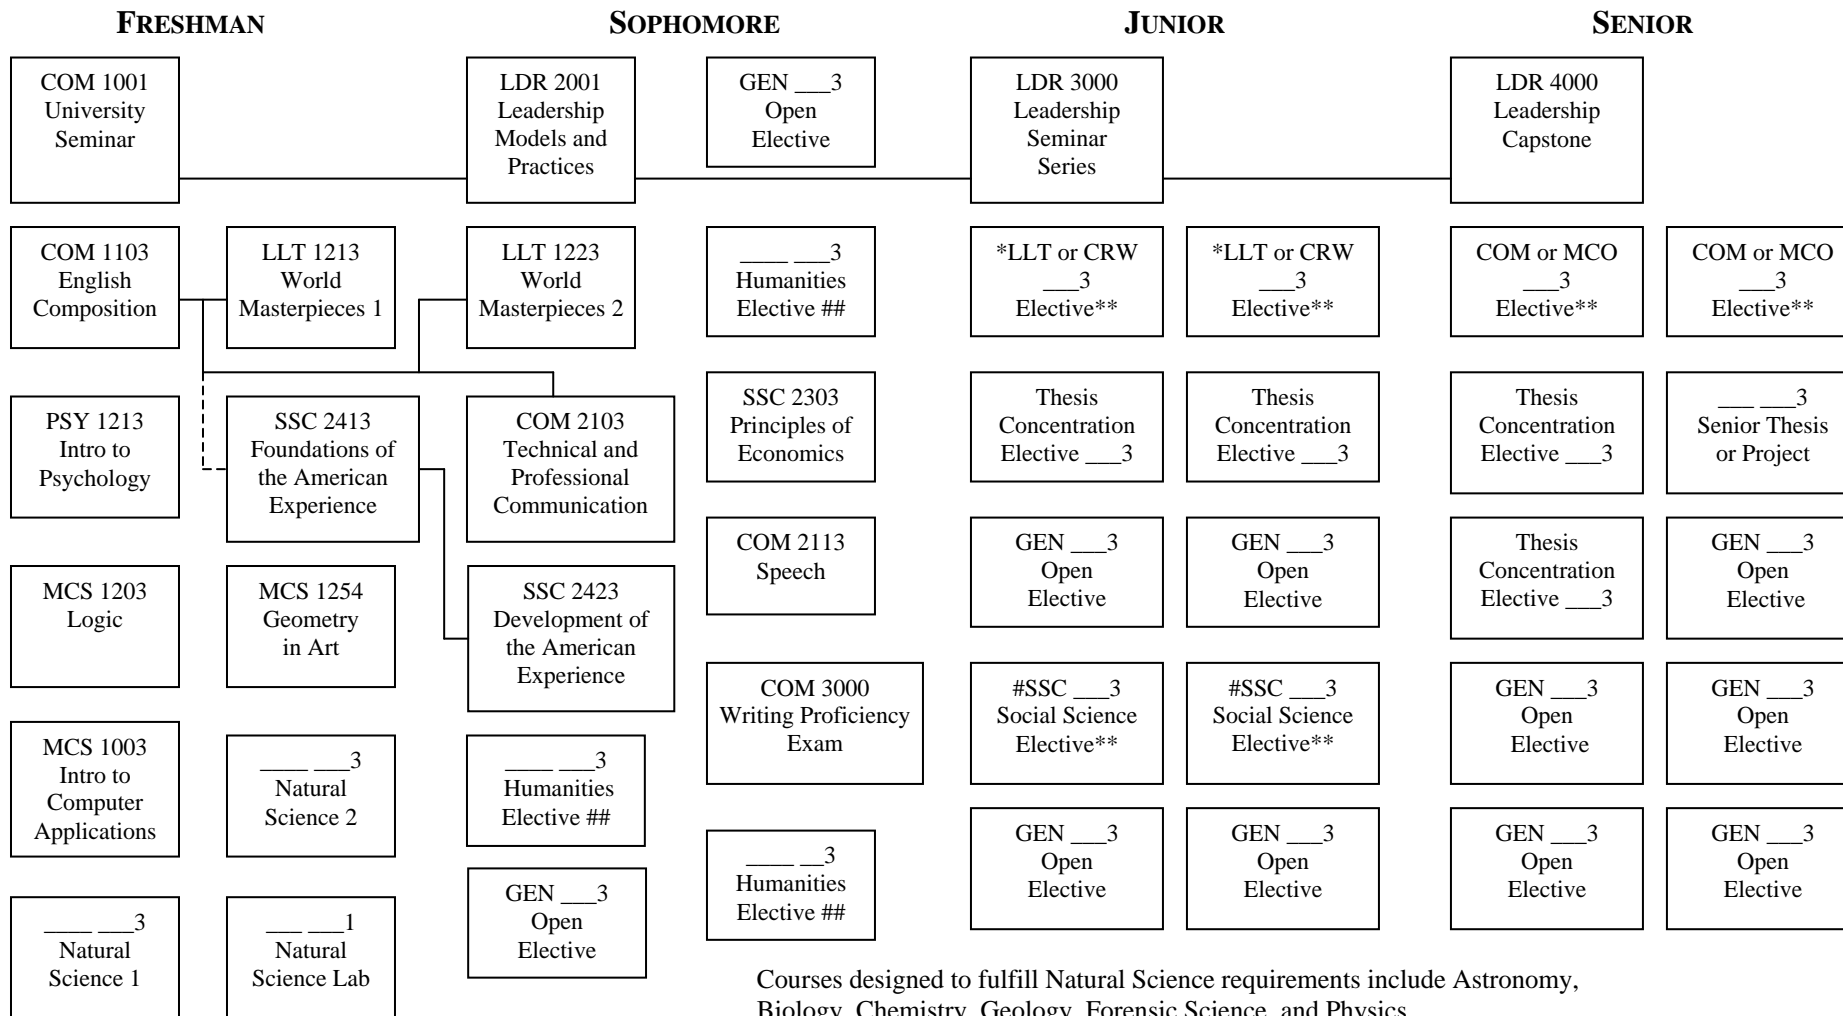

BACHELOR OF SCIENCE IN HUMANITIES
DEPARTMENT OF HUMANITIES, SOCIAL SCIENCES, AND COMMUNICATION

Courses designed to fulfill Natural Science requirements include Astronomy, Biology, Chemistry, Geology, Forensic Science, and Physics.

Adviser pre-approval is required for all Thesis Concentration Electives and for the Senior Thesis or Project.

———— Prerequisite
----- Co-requisite

* Prerequisites to include LLT1213 and LLT1223 (World Masterpieces 1&2).

** Must be taken at the 3000 or 4000 level; SPN (Spanish) at those levels can be taken in place of LLT.

Prerequisites to include SSC2413 and SSC2423 (Foundations & Development of the American Experience) or SSC2303 (Principles of Economics); consult the online course descriptions for complete details.

COM, CRW, LDR, LLT, MCO, PSY, SPN, or SSC numbered 1000 or above.

Revised April 2010