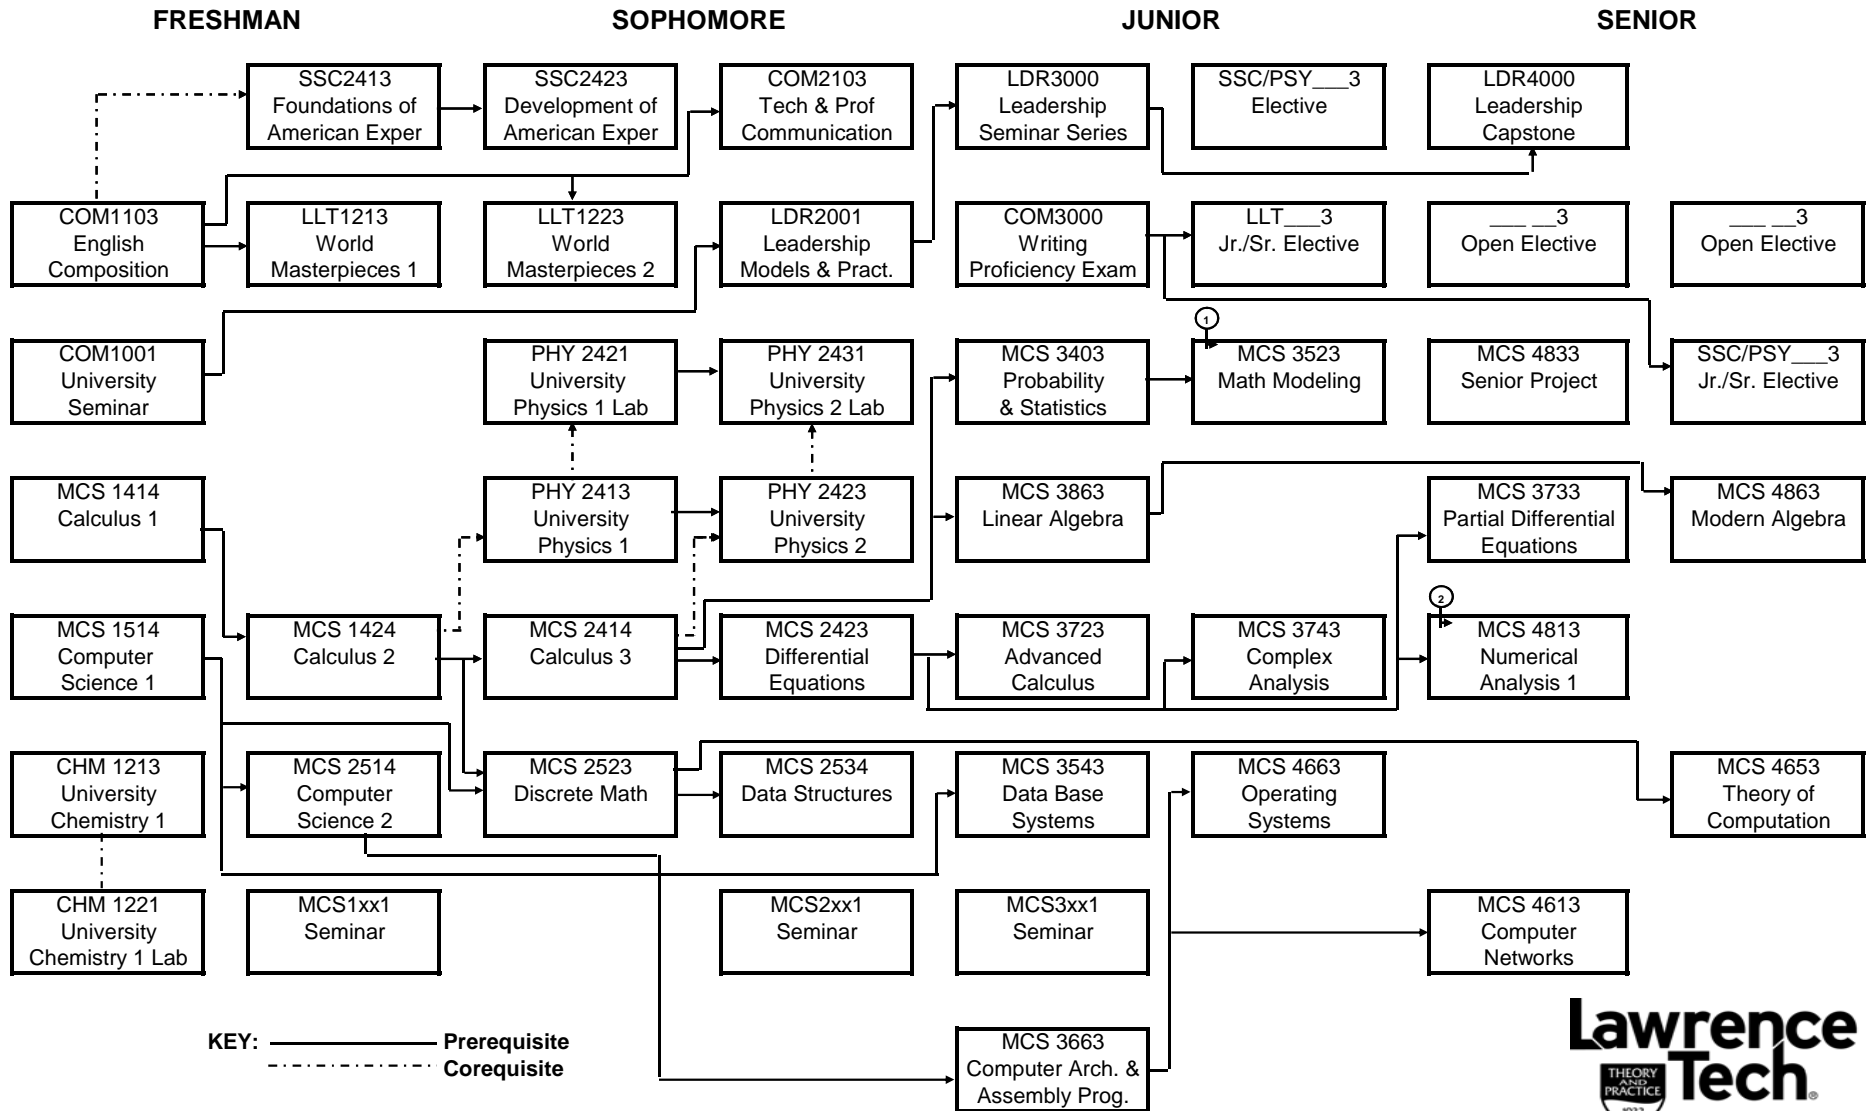

# PROGRESSION FLOWCHART: Bachelor of Science in Mathematics and Computer Science

122 Total Credits

Name: \_\_\_\_\_ I.D. No. \_\_\_\_\_

NOTES

See Dept for list of approved Electives.  
 ① MCS 1142 is a pre-req. but MCS 1514 is strongly encouraged.  
 ② MCS 1514 is a pre-req.  
 ③ See your advisor to schedule the upper level mathematics classes  
 ④