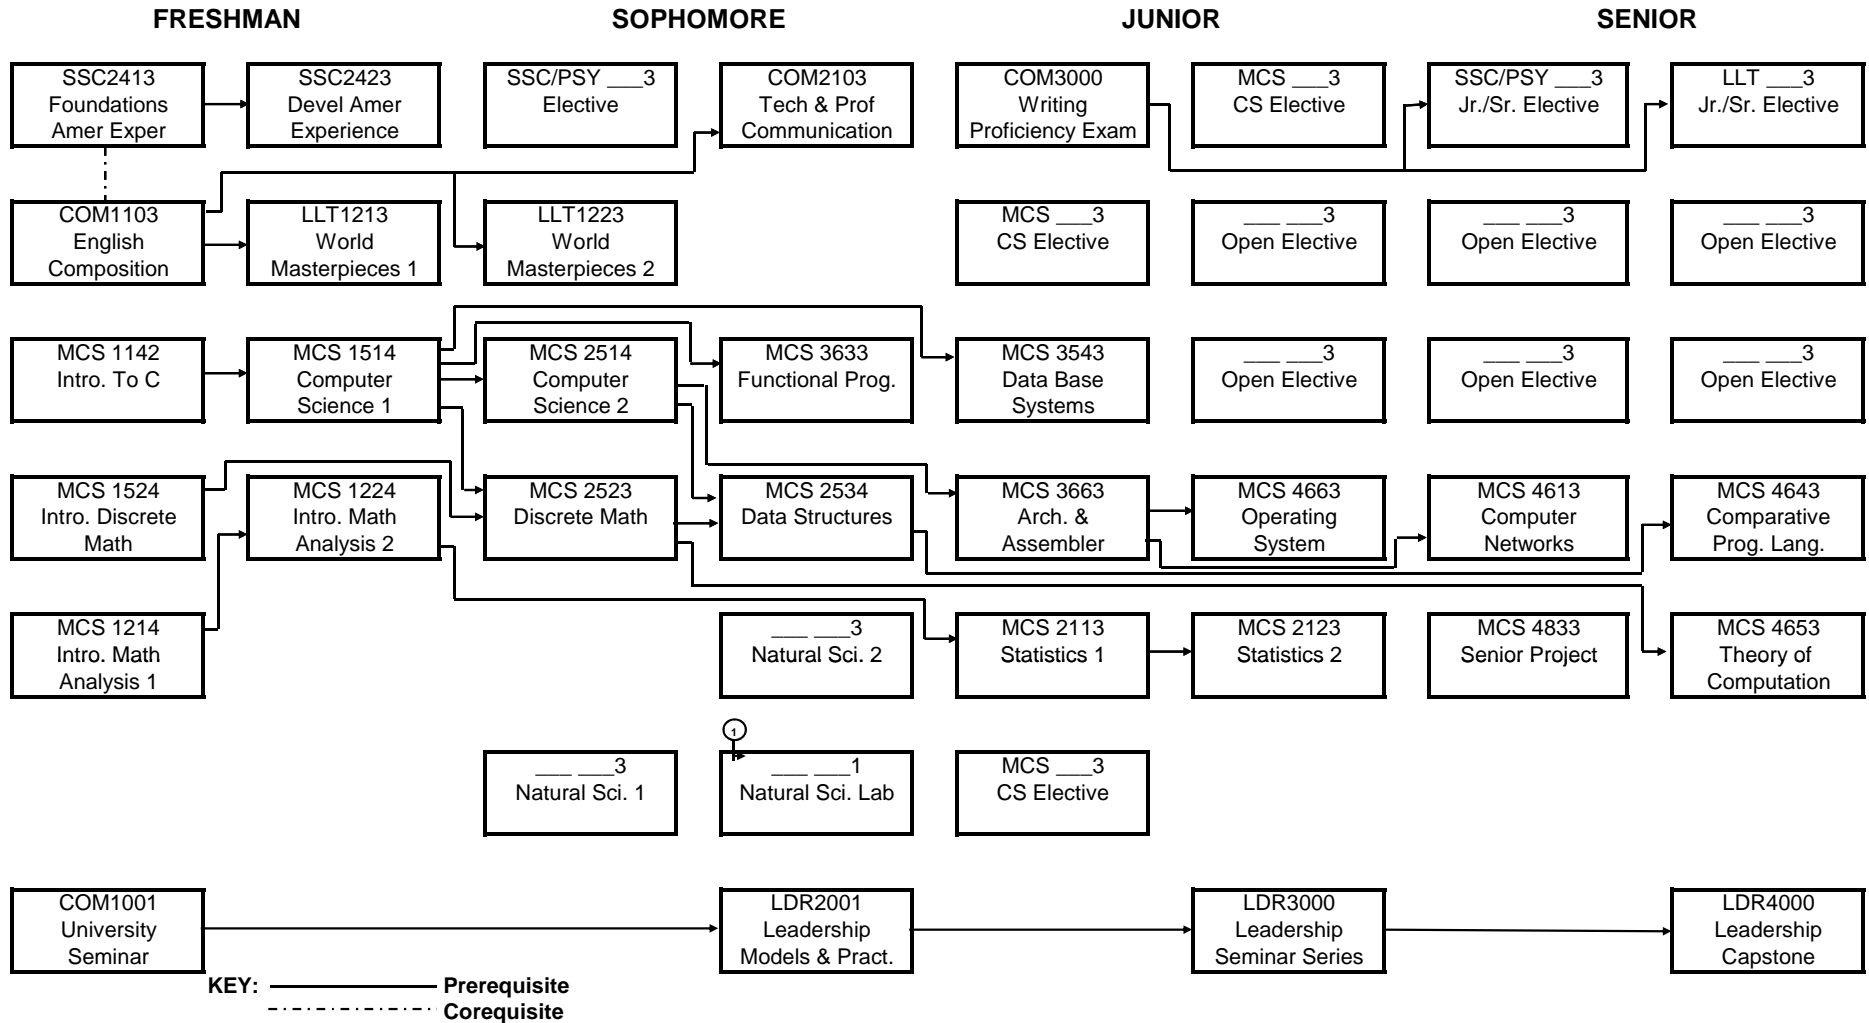

BACHELOR OF SCIENCE IN COMPUTER SCIENCE with a concentration in Business Software Development

PROGRESSION FLOWCHART

Name: _____ I.D. No. _____

NOTES

See Dept for list of approved Electives.
 ① Prerequisite is one college science class.
 ② COM1001 is a prerequisite
 ③
 ④

Lawrence Tech
THEORY AND PRACTICE
1932
 Arts and Sciences