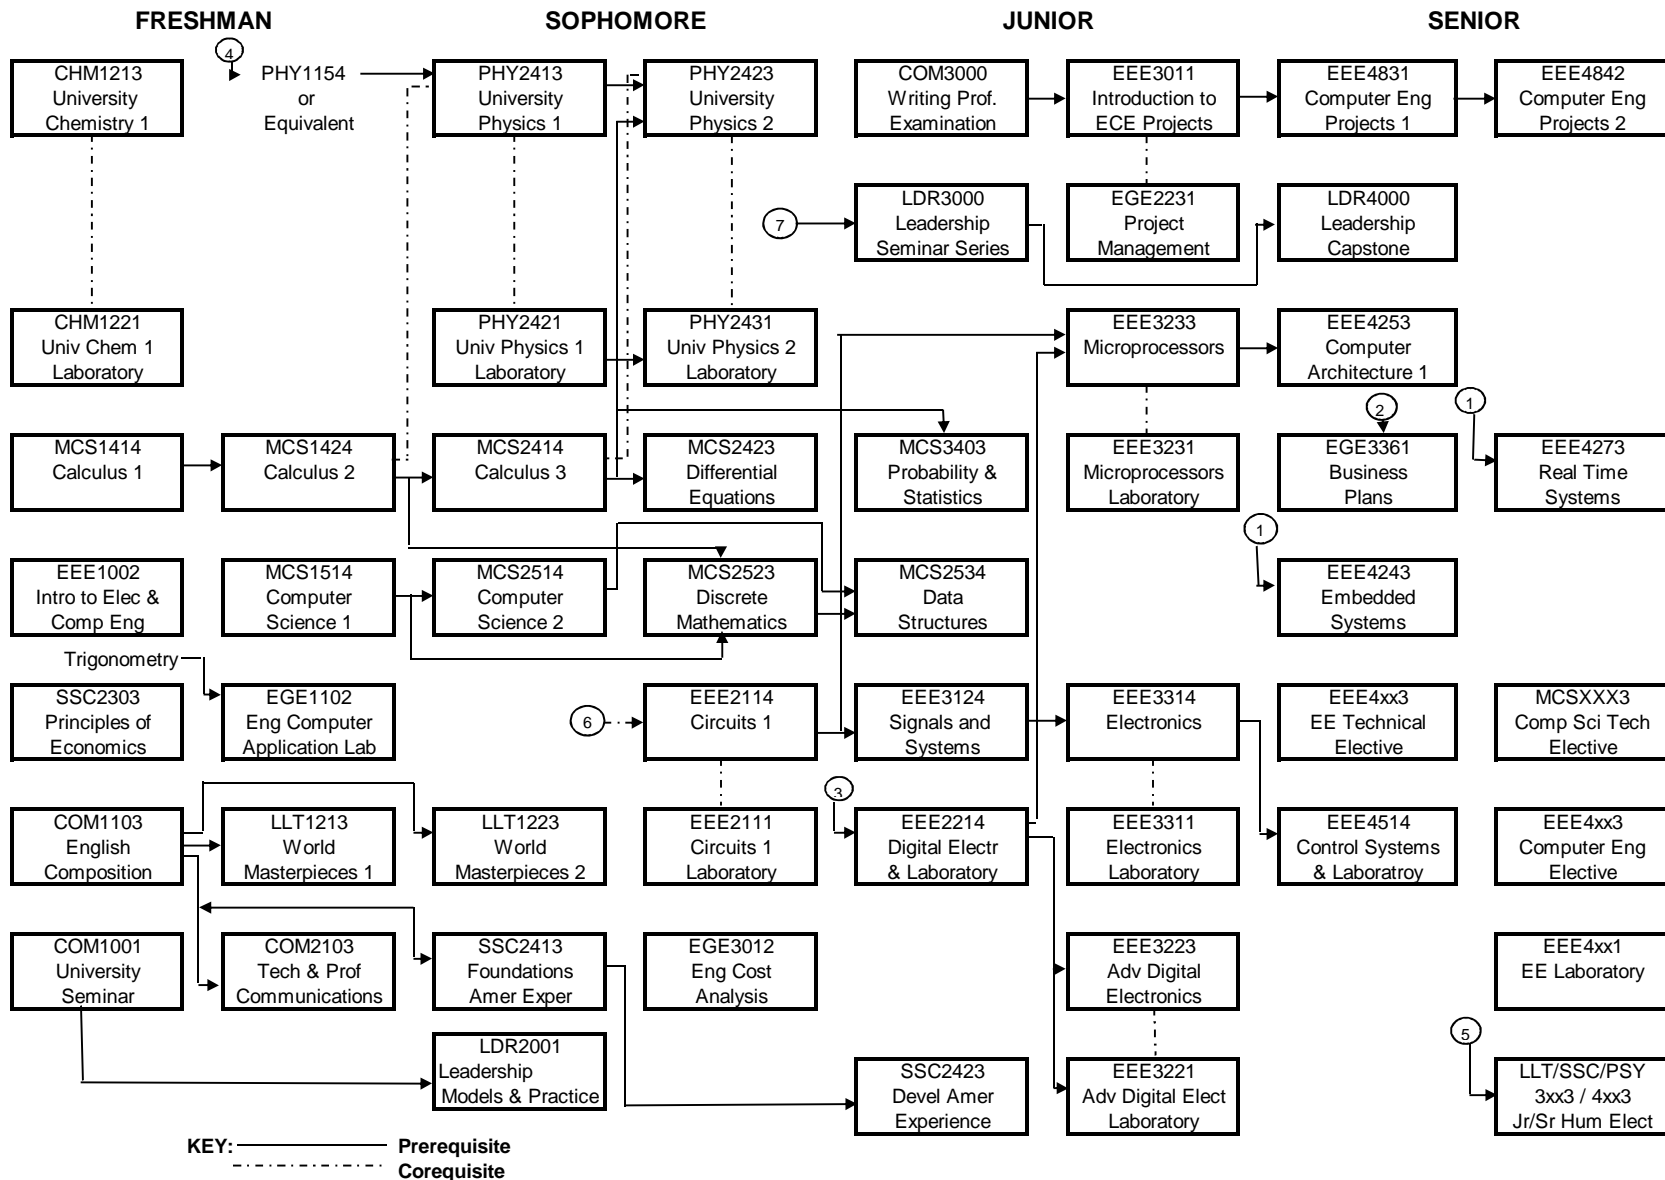

Bachelor of Science in Computer Engineering

Effective Fall 2009

- ① EEE3233 Microprocessors; MCS2514 Computer Science 2
- ② EGE3012 Eng Cost Analysis
- ③ COM1103 and Sophomore Standing
- ④ Credit for this course does not count toward the Comp. Eng. Degree

- ⑤ COM3000 Writing Proficiency Examination
- ⑥ Corequisites MCS2423 and PHY2423
- ⑦ LDR2001