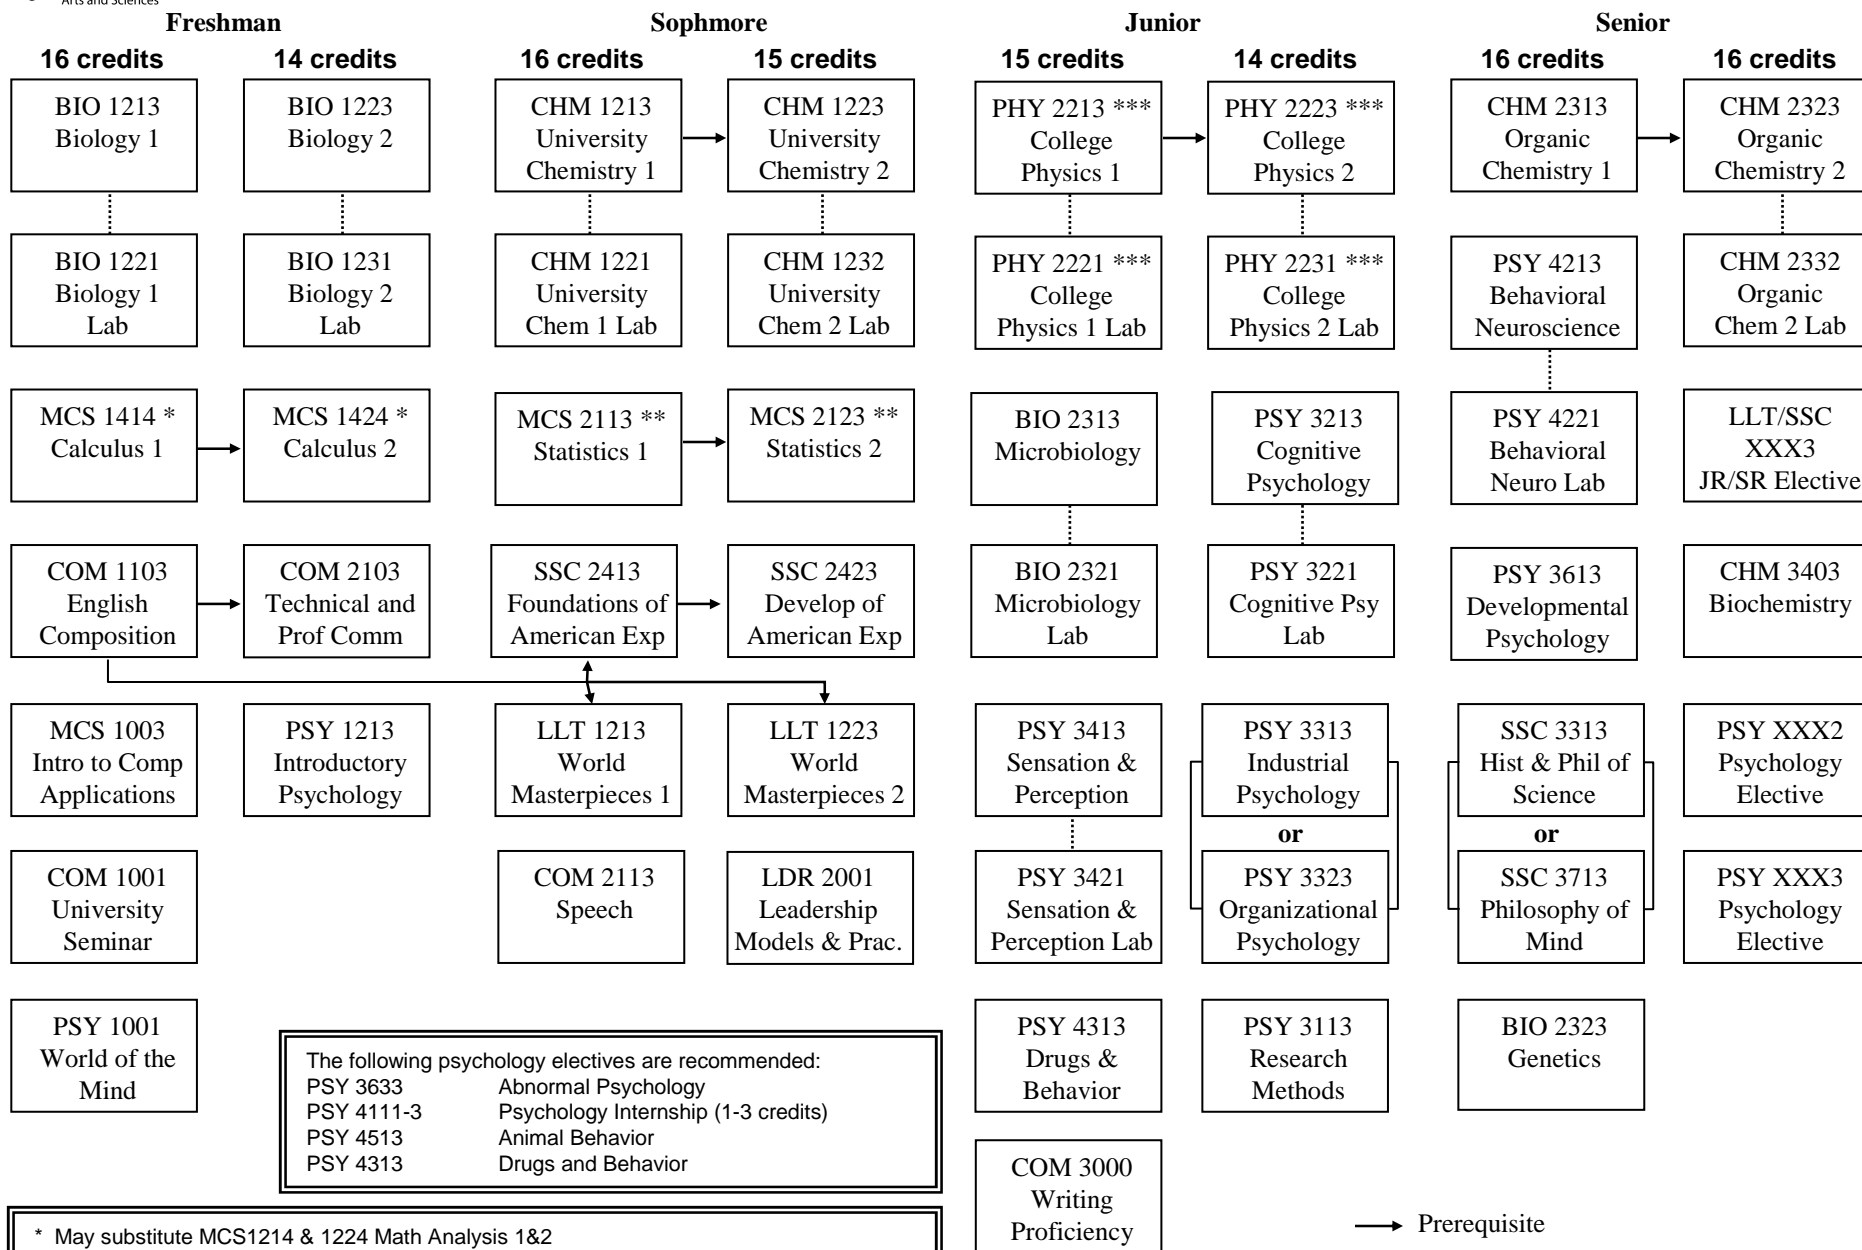

Bachelor of Science in Psychology: Pre-Med/Biobehavioral Psychology - 122 credits

→ Prerequisite

..... Co-requisite

* May substitute MCS1214 & 1224 Math Analysis 1&2
 ** May substitute MCS2414 Calculus 3 plus MCS3403 Probability & Statistics
 *** If MCS2414 Calc 3 is taken, may substitute Univ Physics (PHY2413,2421,2423,2431)