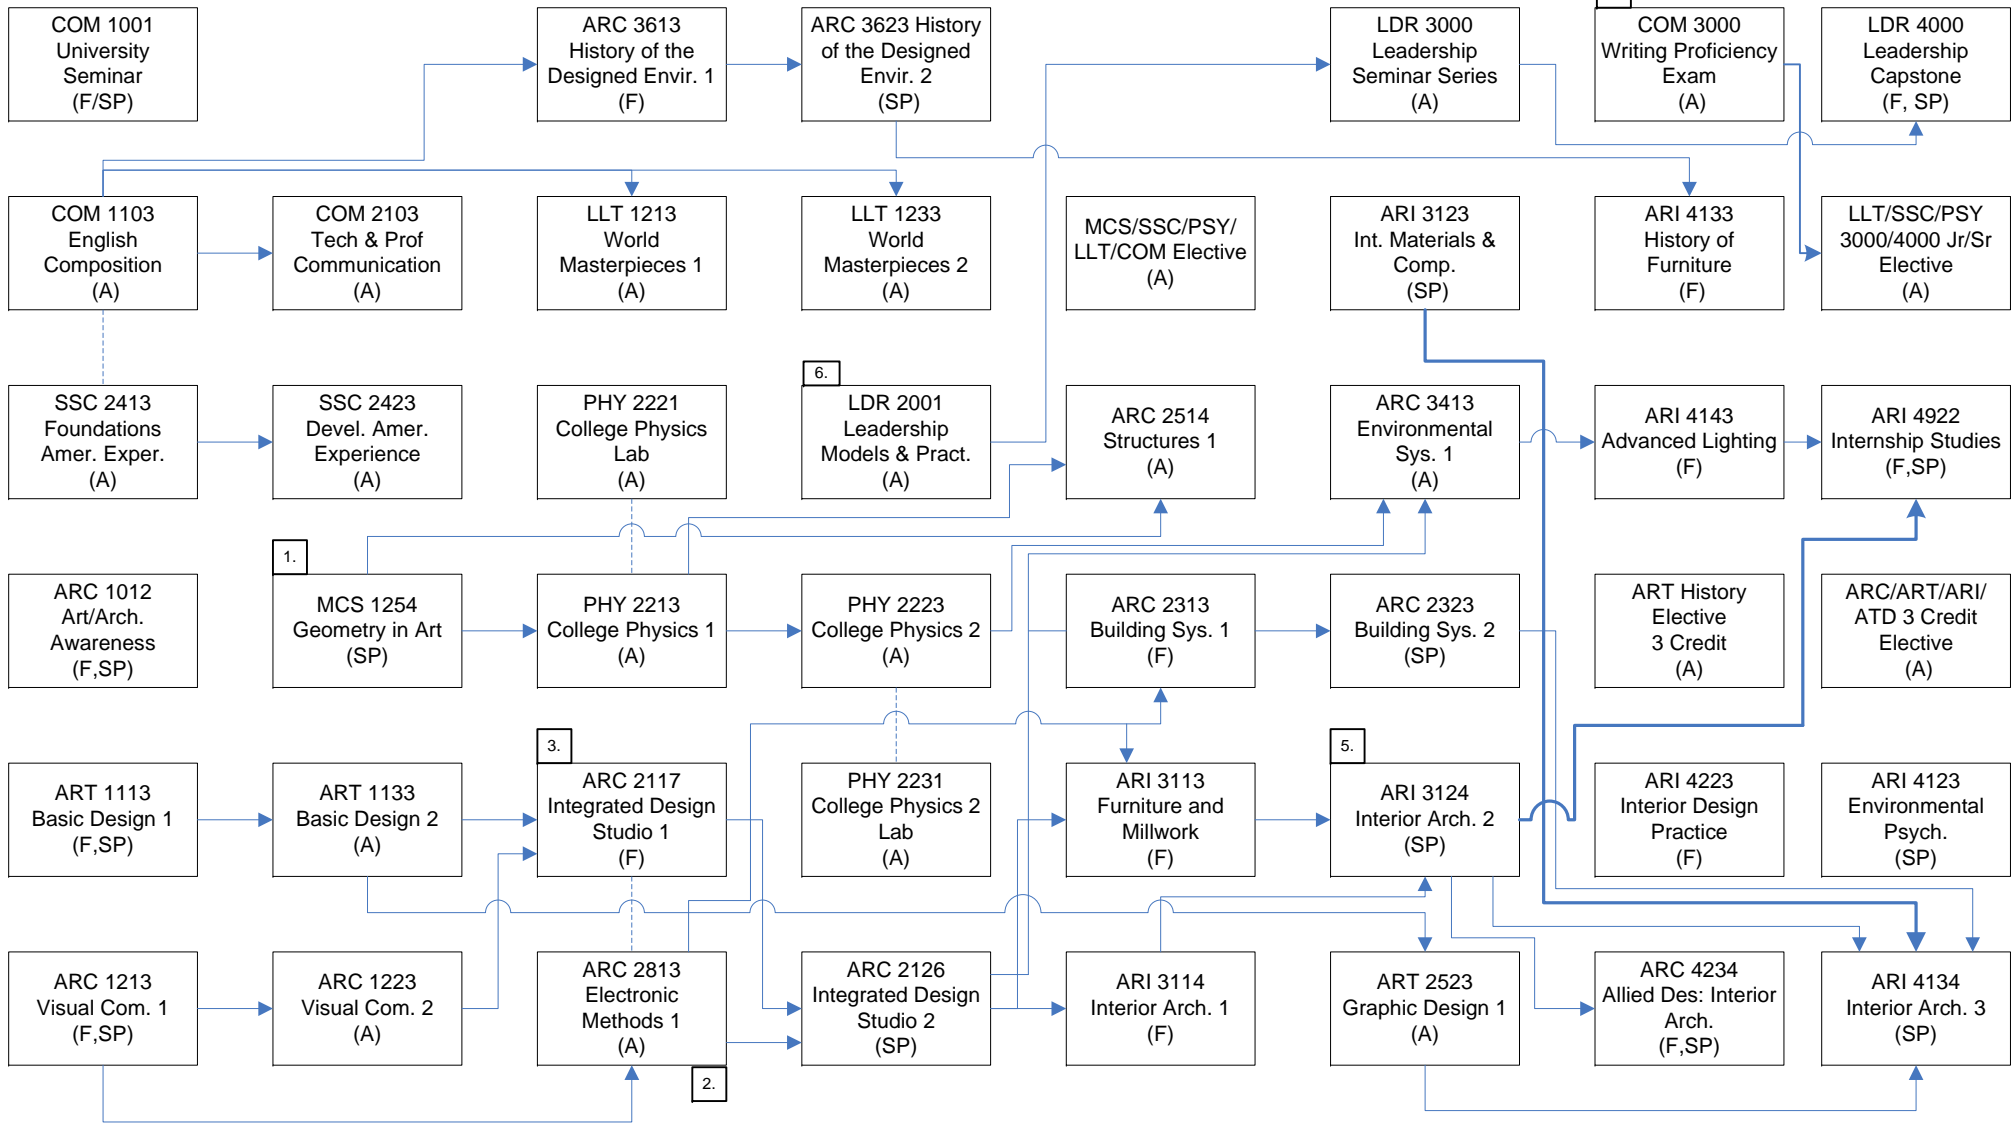

PROGRESSION FLOWCHART: BACHELOR OF SCIENCE IN INTERIOR ARCHITECTURE

Name: _____

FRESHMAN

SOPHOMORE

JUNIOR

SENIOR

- 1. MCS1254 has a pre req of Placement exams or MCS0054 – Intermediate Algebra.
- 2. Elec. Meth. 1 is a Co-req for IDS1 and a Pre-req for IDS2 but can also be taken as a Co-req with IDS2.
- 3. IDS 1 has a minimum math pre-req of MCS 0054.
- 4. Must have 60 total credits to take exam.
- 5. Either ARI 3113 OR ARI 3114 will satisfy the pre-req for ARI 3124, Interior Arch. 2
- 6. COM 1001 is a pre-req.

KEY

Crossover
 Concurrent or Co-requisite
 F = Fall semester
 SP = Spring semester
 A = All semesters
Bold line = critical