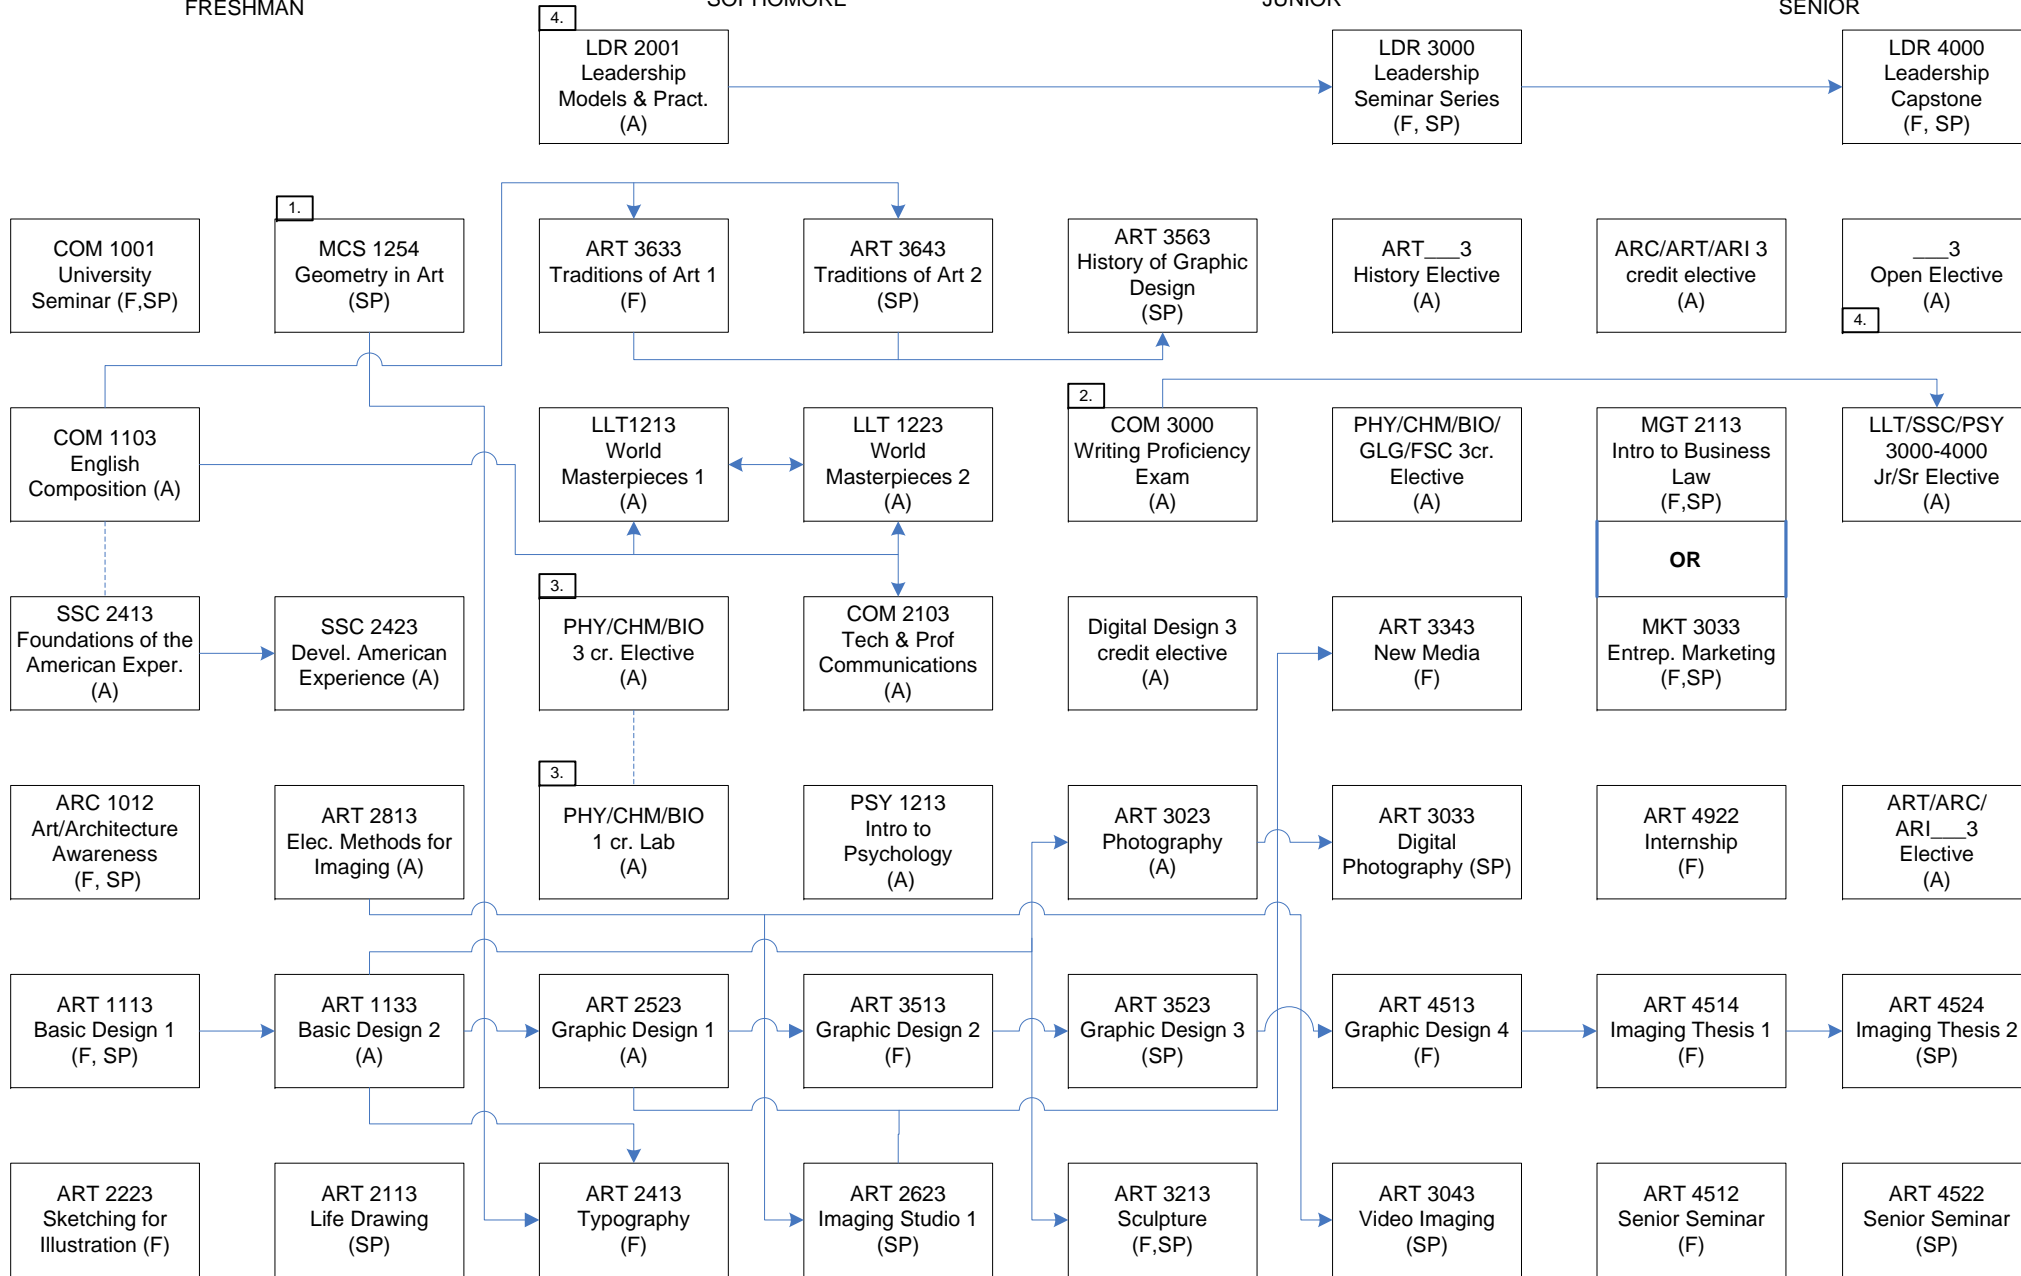

# PROGRESSION FLOWCHART: BACHELOR OF FINE ARTS IN IMAGING- DIGITAL (GRAPHIC) DESIGN

Name:

FRESHMAN

SOPHOMORE

JUNIOR

SENIOR

**KEY**

- Crossover
- Concurrent or Co-requisite
- F = Fall semester
- SP = Spring semester
- A = All semesters
- Bold line = critical

- 1. Based on Placement Exams
- 2. Must have 60 total credits to take exam.
- 3. Math pre-reqs. need to be satisfied based on pre-reqs. required.
- 4. COM 1001 is a pre-req.