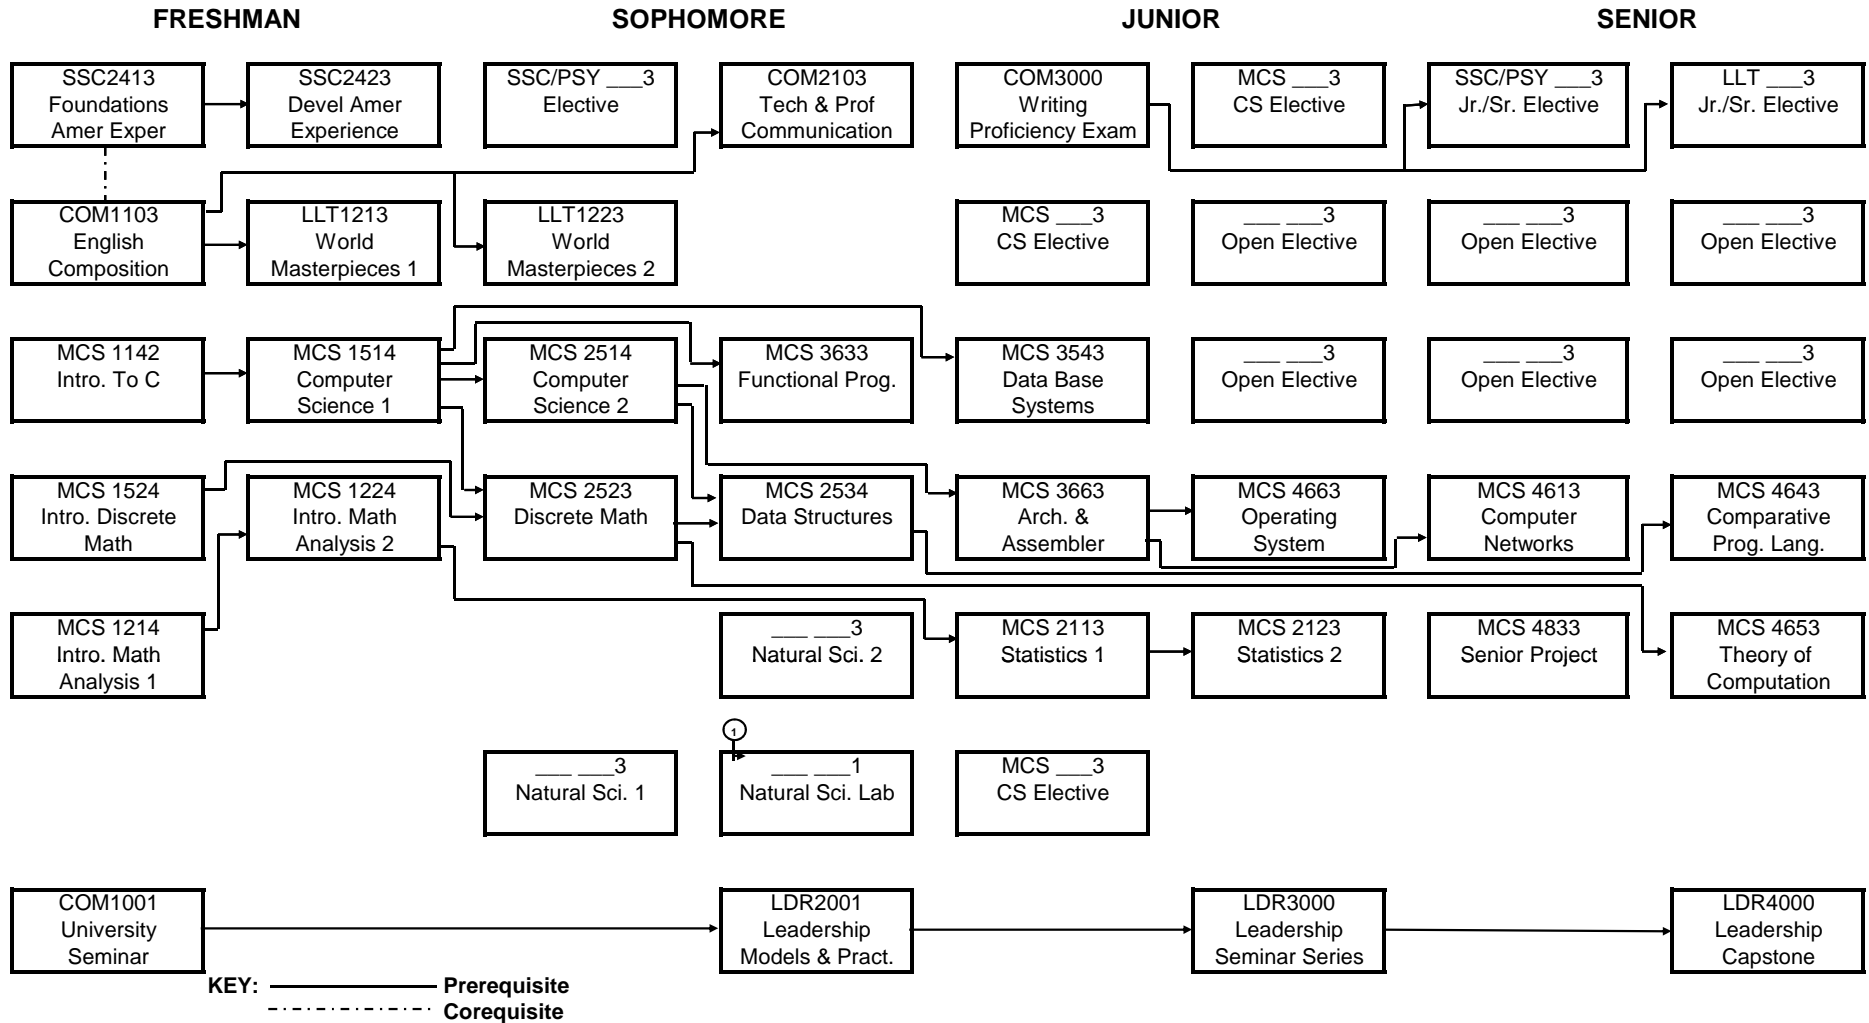

BACHELOR OF SCIENCE IN COMPUTER SCIENCE with a concentration in Business Software Development

PROGRESSION FLOWCHART

Name: _____ I.D. No. _____

NOTES

See Dept for list of approved Electives.
 ① Prerequisite is one college science class.
 ② COM1001 is a prerequisite
 ③
 ④

Lawrence Tech
THEORY AND PRACTICE
1932
 Arts and Sciences