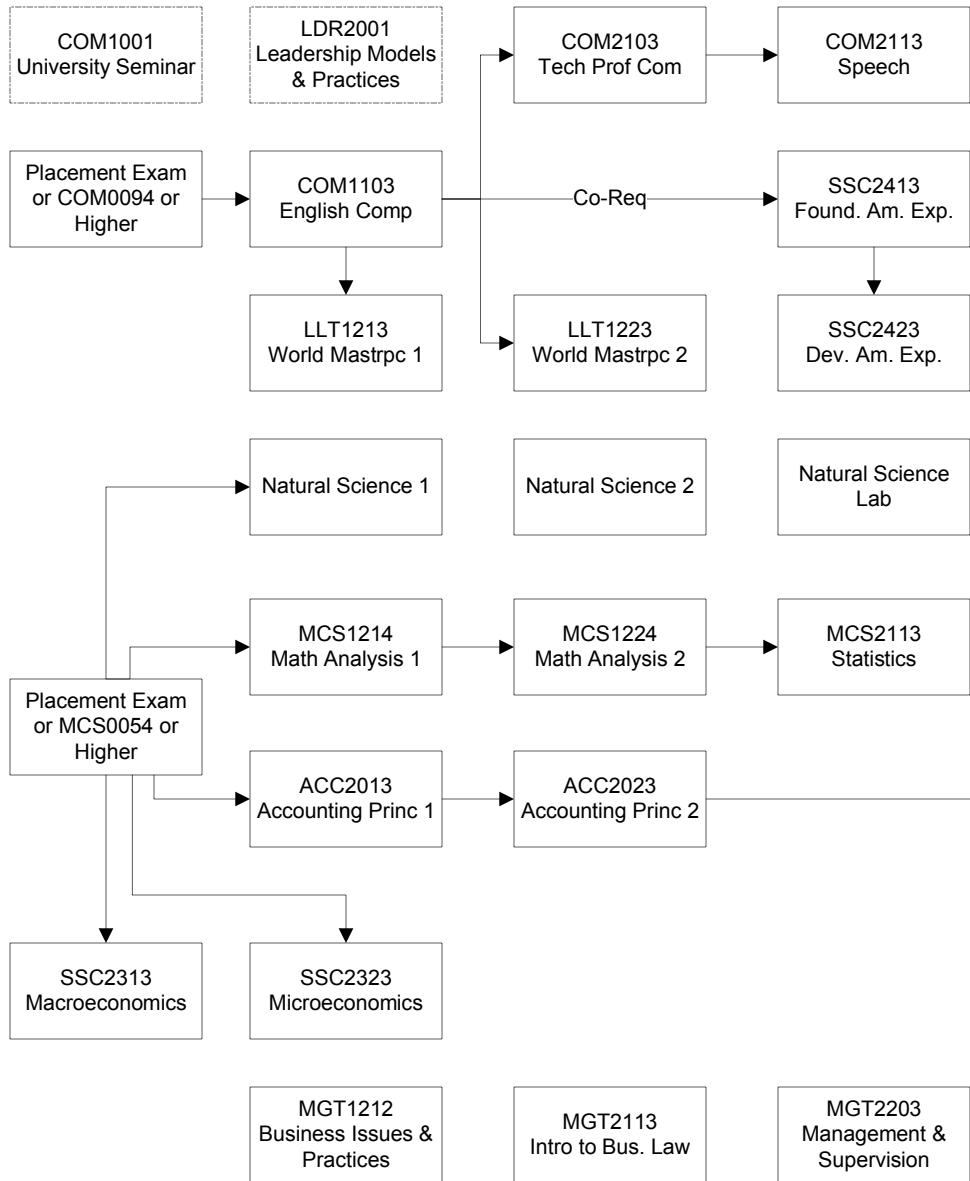

BS Business Management

4/24/2008

Main Campus

First 64 c/h of the Program

Second 59-60 c/h of the Program