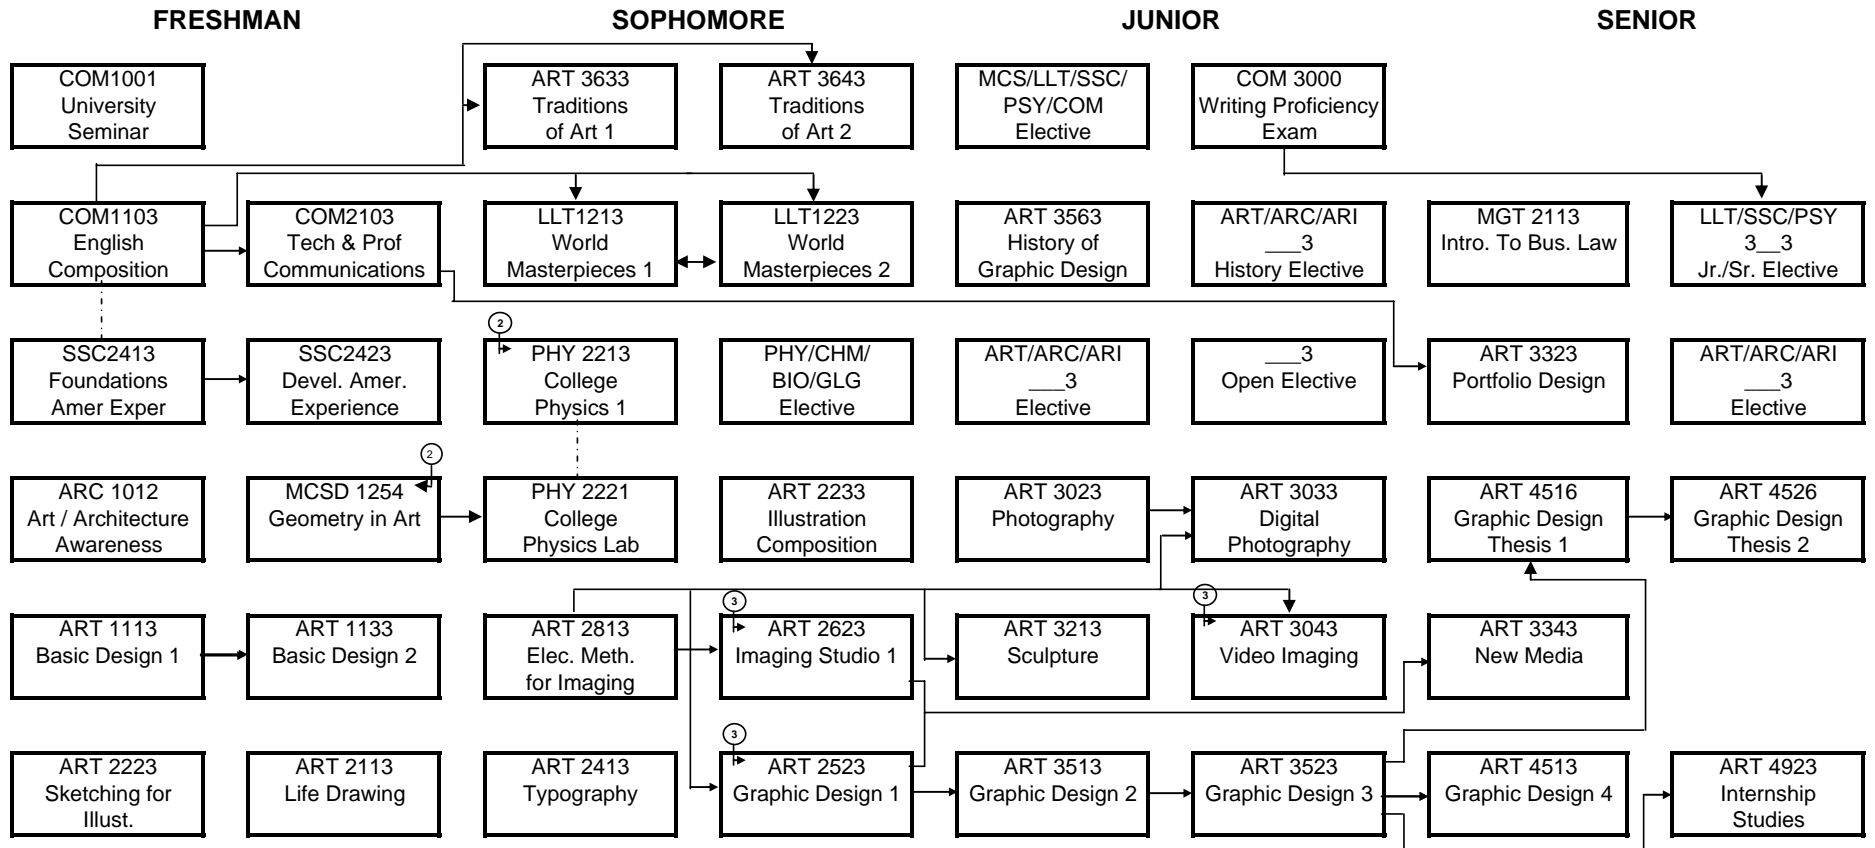

# PROGRESSION FLOWCHART: Bachelor of Fine Arts in Imaging - Graphic Design Concentration

**KEY:** \_\_\_\_\_ Prerequisite  
 ..... Corequisite

Name: \_\_\_\_\_ I.D. No. \_\_\_\_\_

NOTES

See Dept for list of approved Electives.

① Based on Placement Exams

② MCS0054 Intermediate Algebra/Geometry required as prereq for PHY1154 - College Physics 1 or MCS1254 Geometry in Art.

③ Elec. Meth. For Imaging is a Pre-req.

④