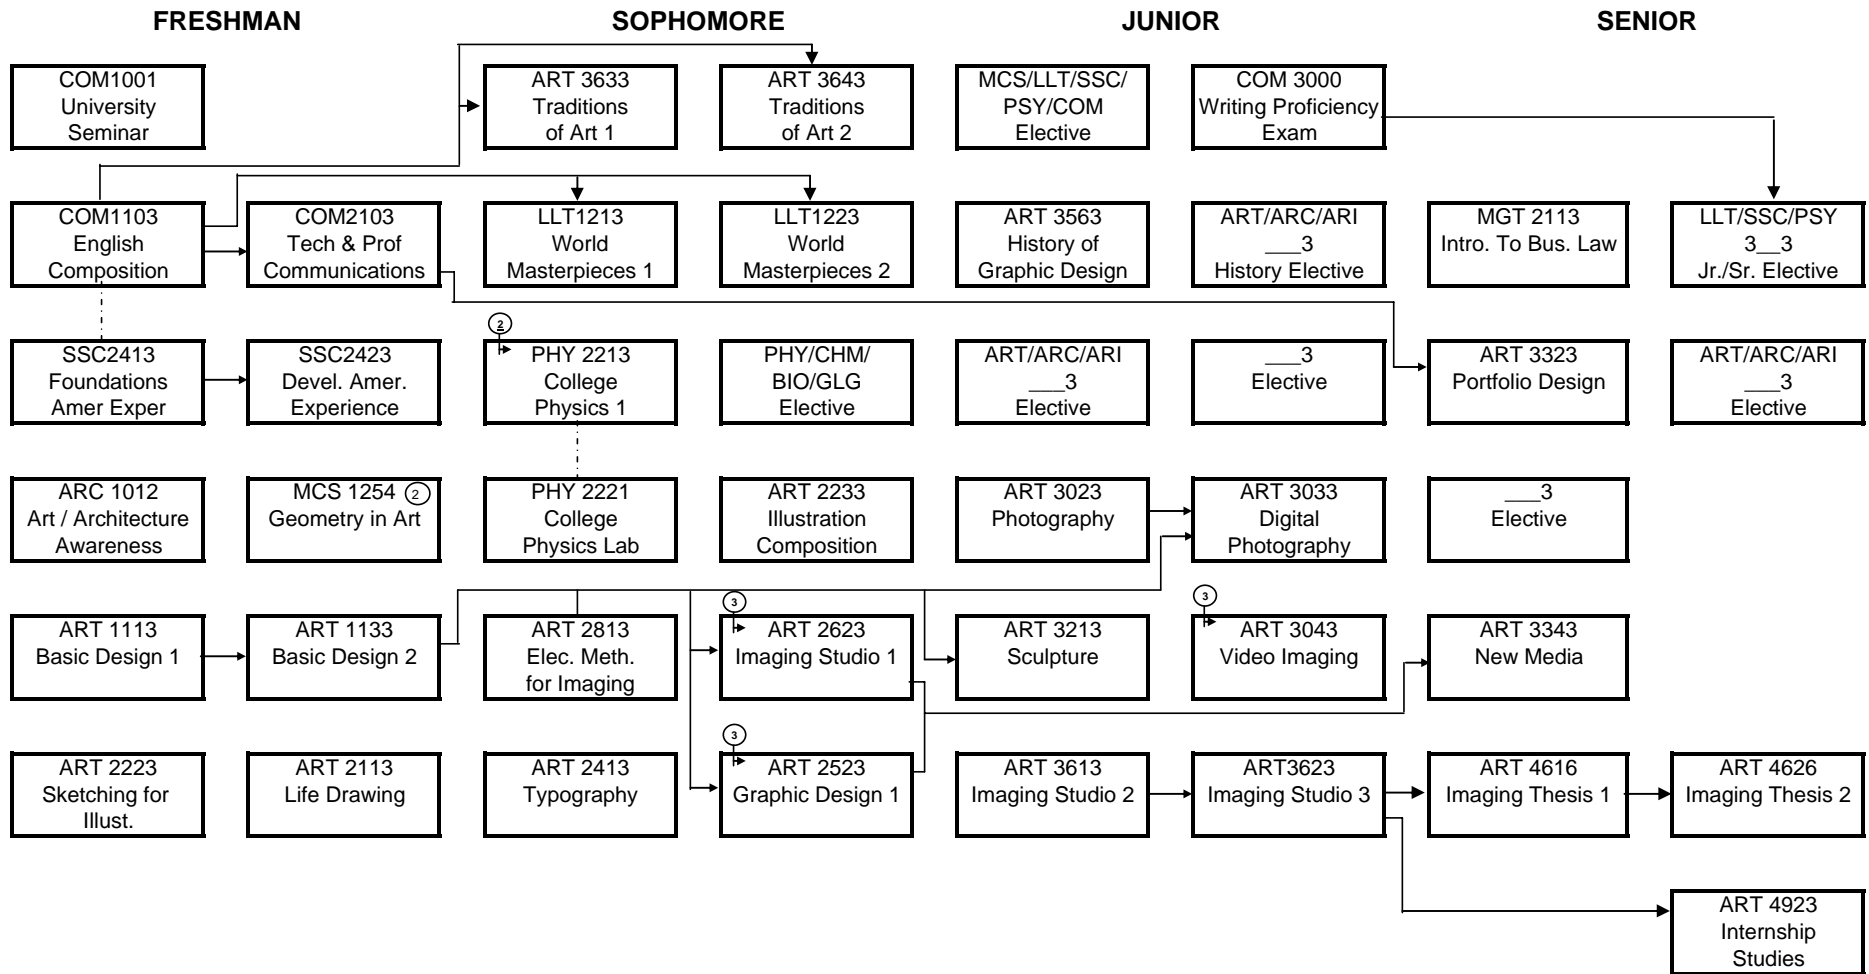

PROGRESSION FLOWCHART: Bachelor of Fine Arts in Imaging - Digital Arts Concentration

KEY: _____ Prerequisite
 Corequisite

Name: _____ I.D. No. _____

NOTES

See Dept for list of approved Electives.

① Based on Placement Exams